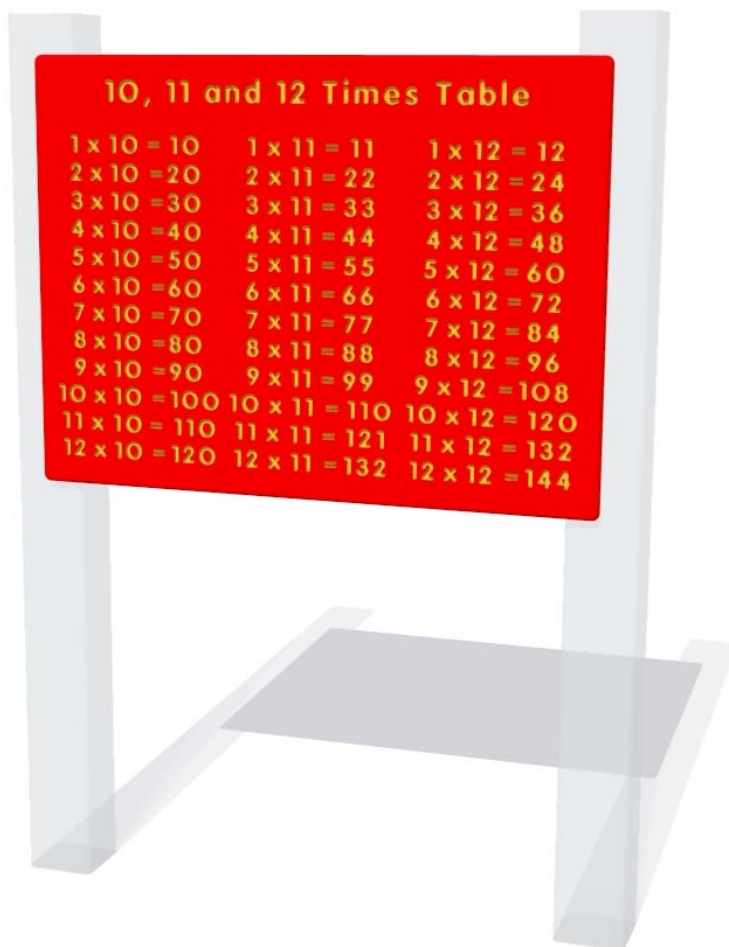

Product Specification

10, 11 & 12 Times Table Play Panel

Details shown are for panel only.

To be fixed on to posts or wall mounted.

Contact AMV Playground Solutions for supply of suitable posts or wall fixings.

Designed to British & European Standard BS EN 1176

AMVFA-AP-FITIMESD6

AMVFA-AP-FITIMESD3

	FITIMESD6	FITIMESD3
Age Range:	2+ Years	2+ Years
Largest Part:	800x595	1200x800
Total Weight:	6Kg	12Kg

Inspection Scheduling	Inspection Frequency
Visual	Every Month
Functionality	Every Month
Comprehensive	Every 6 Months

Material: **Design Panel** - High Density Polyethylene (HDPE) with orange peel texture finish available in 12.5, 15 & 19mm

Colour Choices: **Design Panel** - Broad selection available, visit the website below for further details