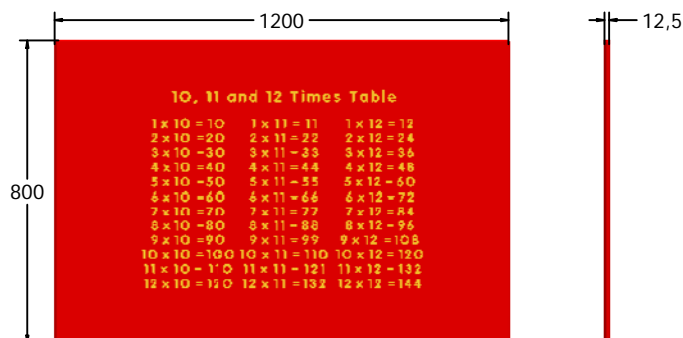

Product Specification

10, 11 & 12 Times Table Play Panel

Details shown are for panel only.

To be fixed on to posts or wall mounted.

Contact AMV Playground Solutions for supply of suitable posts or wall fixings.

Designed to British & European Standard BS EN 1176

AMVFA-AP-FITIMESD6

AMVFA-AP-FITIMESD3

	FITIMESD6	FITIMESD3
Age Range:	2+ Years	2+ Years
Largest Part:	800x595	1200x800
Total Weight:	6Kg	12Kg

Inspection Scheduling	Inspection Frequency
Visual	Every Month
Functionality	Every Month
Comprehensive	Every 6 Months