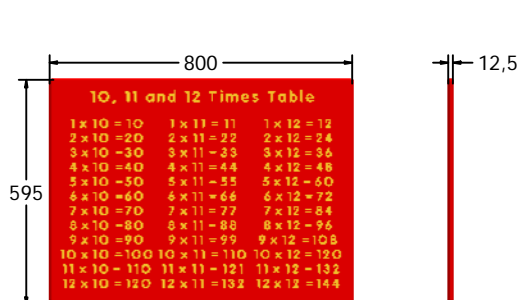

Product Specification

10, 11 & 12 Times Table Play Panel

Details shown are for panel only.

To be fixed on to posts or wall mounted.

Contact AMV Playground Solutions for supply of suitable posts or wall fixings.

Designed to British & European Standard BS EN 1176

AMVFA-AP-FITIMESD6

AMVFA-AP-FITIMESD3

	FITIMESD6	FITIMESD3
Age Range:	2+ Years	2+ Years
Largest Part:	800x595	1200x800
Total Weight:	6Kg	12Kg

Inspection Scheduling	Inspection Frequency
Visual	Every Month
Functionality	Every Month
Comprehensive	Every 6 Months