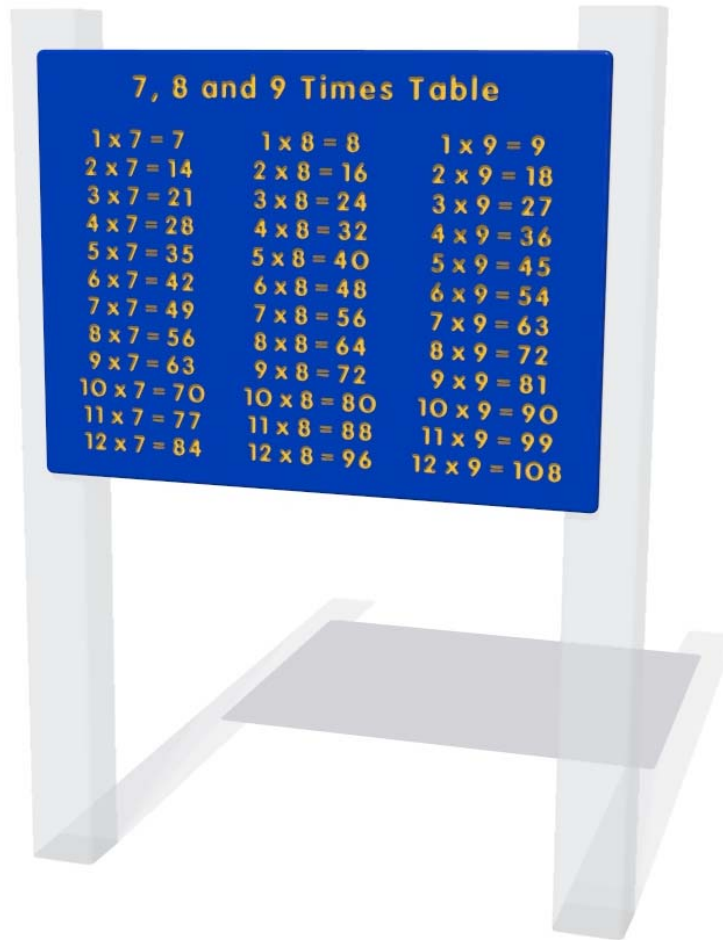

# Product Specification

## 7, 8 & 9 Times Table Play Panel

Details shown are for panel only.

To be fixed on to posts or wall mounted.

Contact AMV Playground Solutions for supply of suitable posts or wall fixings.

Designed to British & European Standard BS EN 1176

AMVFA-AP-FITIMESC6

AMVFA-AP-FITIMESC3

	FITIMESC6	FITIMESC3
Age Range:	2+ Years	2+ Years
Largest Part:	800x595	1200x800
Total Weight:	6Kg	12Kg

Inspection Scheduling	Inspection Frequency
Visual	Every Month
Functionality	Every Month
Comprehensive	Every 6 Months

Material: **Design Panel** - High Density Polyethylene (HDPE) with orange peel texture finish available in 12.5, 15 & 19mm

Colour Choices: **Design Panel** - Broad selection available, visit the website below for further details