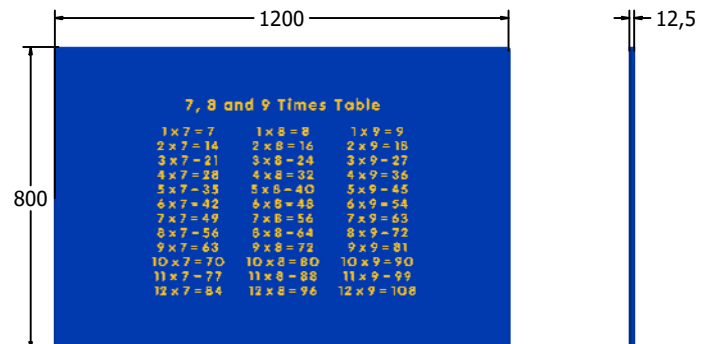

## 7, 8 & 9 Times Table Play Panel

Details shown are for panel only.

To be fixed on to posts or wall mounted.

Contact AMV Playground Solutions for supply of suitable posts or wall fixings.

Designed to British & European Standard BS EN 1176

AMVFA-AP-FITIMESC6

AMVFA-AP-FITIMESC3

	FITIMESC6	FITIMESC3
Age Range:	2+ Years	2+ Years
Largest Part:	800x595	1200x800
Total Weight:	6Kg	12Kg

Inspection Scheduling	Inspection Frequency
Visual	Every Month
Functionality	Every Month
Comprehensive	Every 6 Months