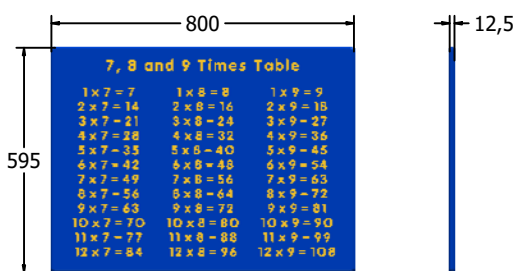

## 7, 8 & 9 Times Table Play Panel

Details shown are for panel only.

To be fixed on to posts or wall mounted.

Contact AMV Playground Solutions for supply of suitable posts or wall fixings.

Designed to British & European Standard BS EN 1176

AMVFA-AP-FITIMESC6

AMVFA-AP-FITIMESC3

	FITIMESC6	FITIMESC3
Age Range:	2+ Years	2+ Years
Largest Part:	800x595	1200x800
Total Weight:	6Kg	12Kg

Inspection Scheduling	Inspection Frequency
Visual	Every Month
Functionality	Every Month
Comprehensive	Every 6 Months