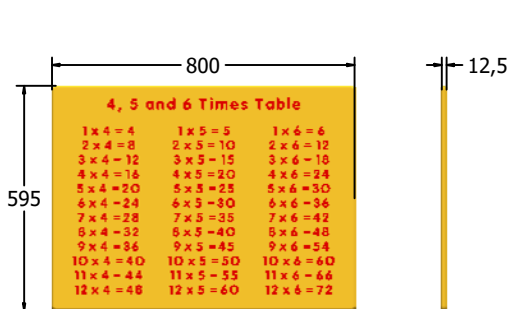

AMVFA-AP-FITIMESB6

AMVFA-AP-FITIMESB3

|               | FITIMESB6 | FITIMESB3 |
|---------------|-----------|-----------|
| Age Range:    | 2+ Years  | 2+ Years  |
| Largest Part: | 800x595   | 1200x800  |
| Total Weight: | 6Kg       | 12Kg      |