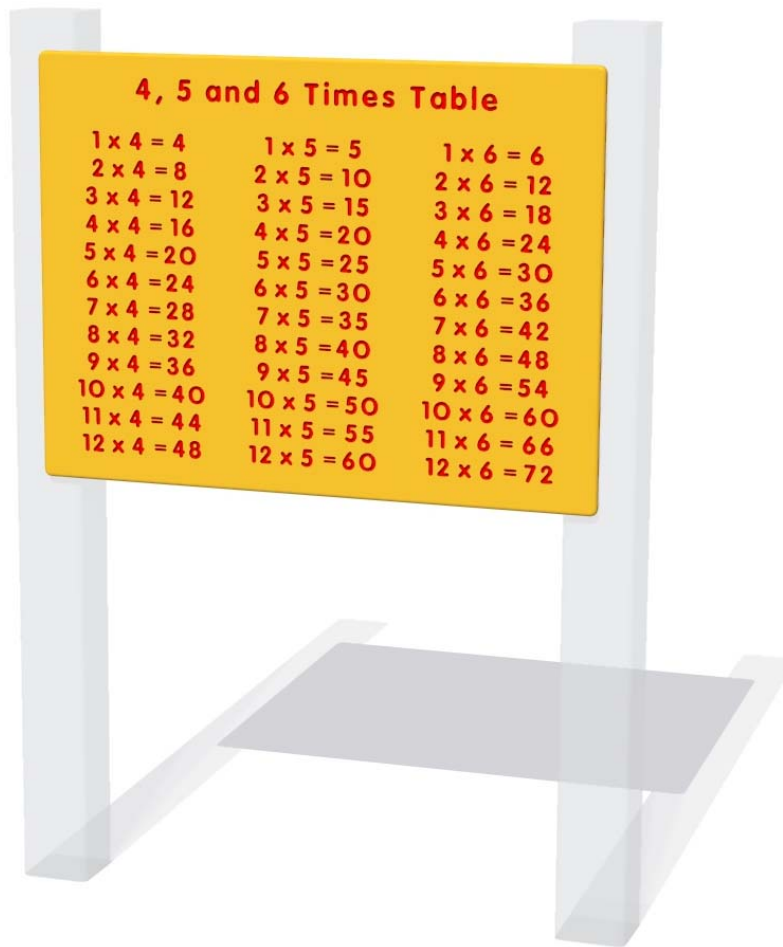

## 4, 5 & 6 Times Table Play Panel

Details shown are for panel only.

To be fixed on to posts or wall mounted.

Contact AMV Playground Solutions for supply of suitable posts or wall fixings.

Designed to British & European Standard BS EN 1176

AMVFA-AP-FITIMESB6

AMVFA-AP-FITIMESB3

|               | FITIMESB6 | FITIMESB3 |
|---------------|-----------|-----------|
| Age Range:    | 2+ Years  | 2+ Years  |
| Largest Part: | 800x595   | 1200x800  |
| Total Weight: | 6Kg       | 12Kg      |

Material: **Design Panel** - High Density Polyethylene (HDPE) with orange peel texture finish available in 12.5, 15 & 19mm

Colour Choices: **Design Panel** - Broad selection available, visit the website below for further details