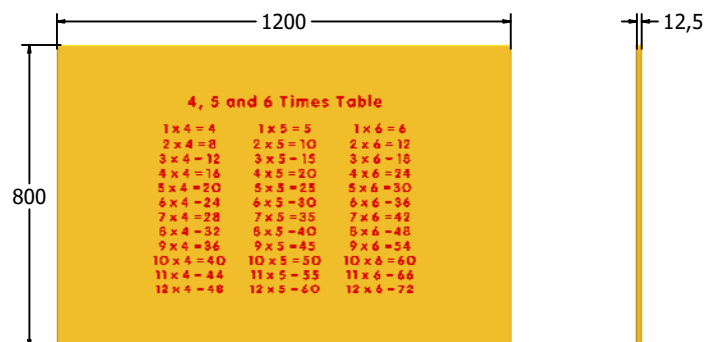

## 4, 5 & 6 Times Table Play Panel

Details shown are for panel only.

To be fixed on to posts or wall mounted.

Contact AMV Playground Solutions for supply of suitable posts or wall fixings.

Designed to British & European Standard BS EN 1176

AMVFA-AP-FITIMESB6

AMVFA-AP-FITIMESB3

|               | FITIMESB6 | FITIMESB3 |
|---------------|-----------|-----------|
| Age Range:    | 2+ Years  | 2+ Years  |
| Largest Part: | 800x595   | 1200x800  |
| Total Weight: | 6Kg       | 12Kg      |