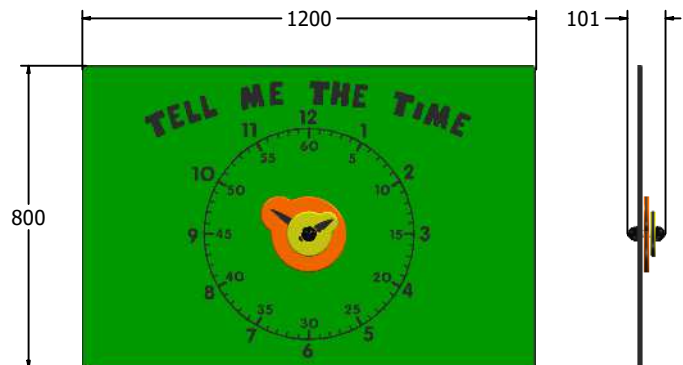

AMVFA-AP-FITIME3-B

Age Range: 2+ Years
Largest Part: 800x595
Heaviest Part: 6Kg
Total Weight: 6Kg
Surfacing : N/A

Minimum Inspection Schedule	
Inspection Type	Inspection Frequency
Visual	Every Month
Functionality	Every Month
Comprehensive	Every 6 Months

Age Range: 2+ Years
Largest Part: 1200x800
Heaviest Part: 12Kg
Total Weight: 12Kg
Surfacing : N/A

Material: **XD Panel** - High Density Polyethylene (HDPE) with orange peel texture finish, available in 15mm (Recycled Black Core)

Colour Choices: **XD Panel** - Broad selection available, visit the website below for further details