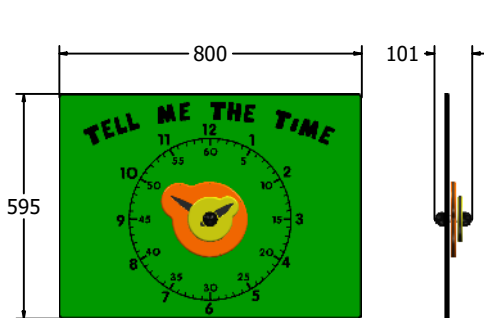

Product Specification

Tell Me The Time Play Panel

Designed to British & European Standard BS EN 1176

Details shown are for panel only.

To be fixed on to posts or wall mounted.

Contact AMV Playground Solutions for supply of suitable posts or wall fixings.

Age Range: 2+ Years
Largest Part: 1200x800
Heaviest Part: 12Kg
Total Weight: 12Kg
Surfacing : N/A

Material: **XD Panel** - High Density Polyethylene (HDPE) with orange peel texture finish, available in 15mm (Recycled Black Core)