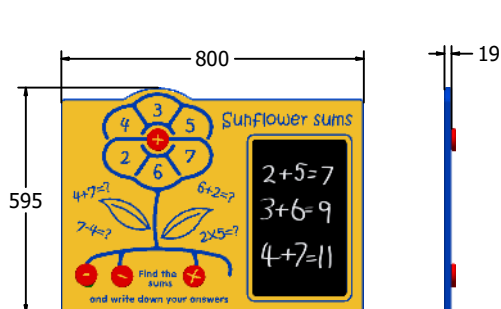

Product Specification

Sunflower Sums Play Panel

Details shown are for panel only.

To be fixed on to posts or wall mounted.

Contact AMV Playground Solutions for supply of suitable posts or wall fixings.

Designed to British & European Standard BS EN 1176

Age Range: 2+ Years
Largest Part: 1200x800
Heaviest Part: 12Kg
Total Weight: 12Kg
Surfacing : N/A

Material: **Design Panel** - High Density Polyethylene (HDPE) with orange peel texture finish, available in 12, 15 & 19mm two colour HDPE