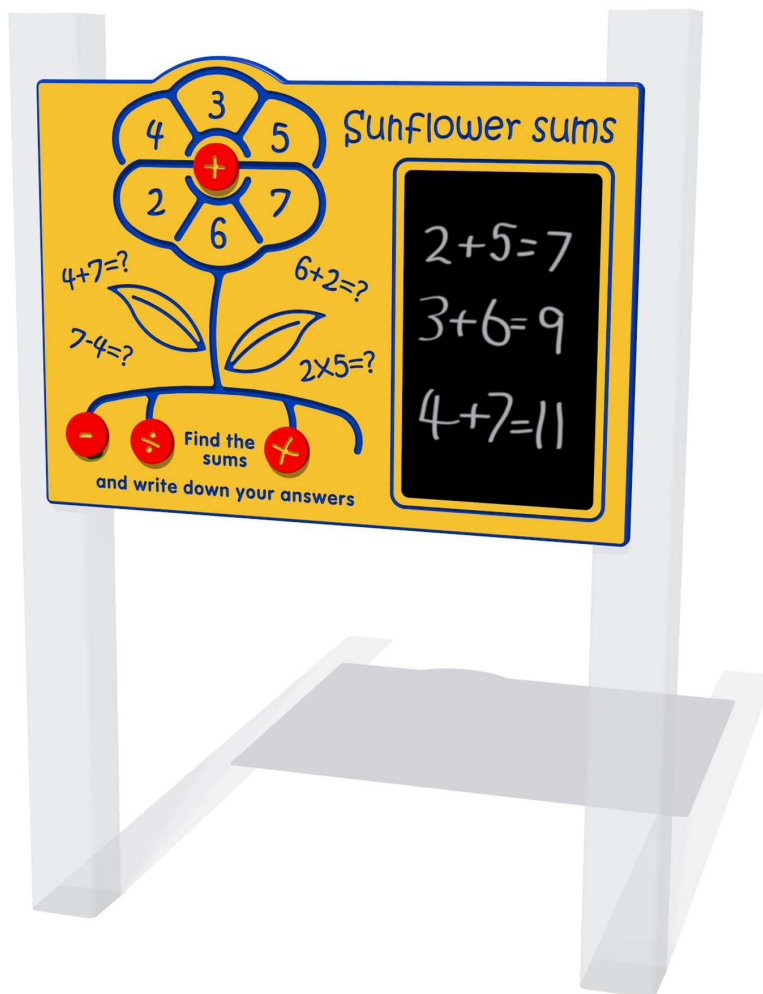

Product Specification

Sunflower Sums Play Panel

Details shown are for panel only.

To be fixed on to posts or wall mounted.

Contact AMV Playground Solutions for supply of suitable posts or wall fixings.

Designed to British & European Standard BS EN 1176

Age Range: 2+ Years
Largest Part: 1200x800
Heaviest Part: 12Kg
Total Weight: 12Kg
Surfacing : N/A

Material: **Design Panel** - High Density Polyethylene (HDPE) with orange peel texture finish, available in 12, 15 & 19mm two colour HDPE

Colour Choices: **Design Panel** - Broad selection available, visit the website below for further details