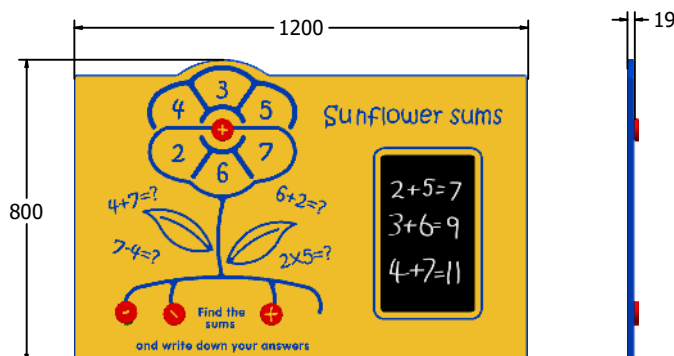

AMVFA-AP-FISUNSUM3

Age Range: 2+ Years
Largest Part: 800x595
Heaviest Part: 6Kg
Total Weight: 6Kg
Surfacing : N/A

Minimum Inspection Schedule	
Inspection Type	Inspection Frequency
Visual	Every Month
Functionality	Every Month
Comprehensive	Every 6 Months

Age Range: 2+ Years
Largest Part: 1200x800
Heaviest Part: 12Kg
Total Weight: 12Kg
Surfacing : N/A

Material: **Design Panel** - High Density Polyethylene (HDPE) with orange peel texture finish, available in 12, 15 & 19mm two colour HDPE

Colour Choices: **Design Panel** - Broad selection available, visit the website below for further details