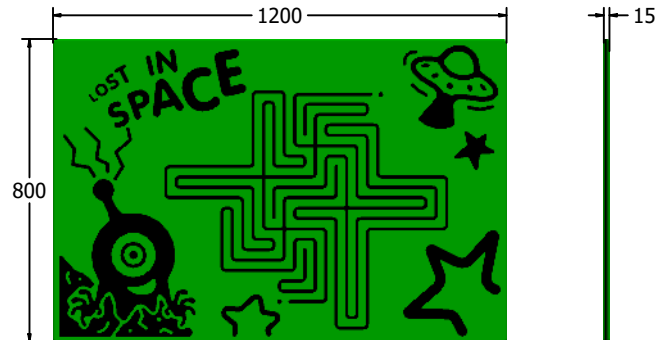

AMVFA-AP-FISPACEMAZE3

Age Range: 2+ Years
Largest Part: 800x595x15
Heaviest Part: 6.5Kg
Total Weight: 6.5Kg
Surfacing : N/A

Minimum Inspection Schedule	
Inspection Type	Inspection Frequency
Visual	Every Month
Functionality	Every Month
Comprehensive	Every 6 Months

Age Range: 2+ Years
Largest Part: 1200x800x15
Heaviest Part: 13Kg
Total Weight: 13Kg
Surfacing : N/A

Material: **Densetec XD** - High Density Polyethylene (HDPE) with recycled black core and an orange peel texture finish
OR
Design Panel - High Density Polyethylene (HDPE) with orange peel texture finish

Colour Choices: Broad selection available, visit the website below for further details