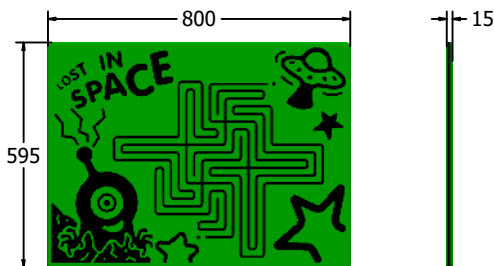

## Lost In Space Maze Play Panel

Details shown are for panel only.

To be fixed on to posts or wall mounted.

Contact AMV Playground Solutions for supply of suitable posts or wall fixings.

Designed to British & European Standard BS EN 1176

Age Range: 2+ Years  
Largest Part: 1200x800x15  
Heaviest Part: 13Kg  
Total Weight: 13Kg  
Surfacing : N/A

Material: **Densetec XD** - High Density Polyethylene (HDPE) with recycled black core and an orange peel texture finish  
OR  
**Design Panel** - High Density Polyethylene (HDPE) with orange peel texture finish