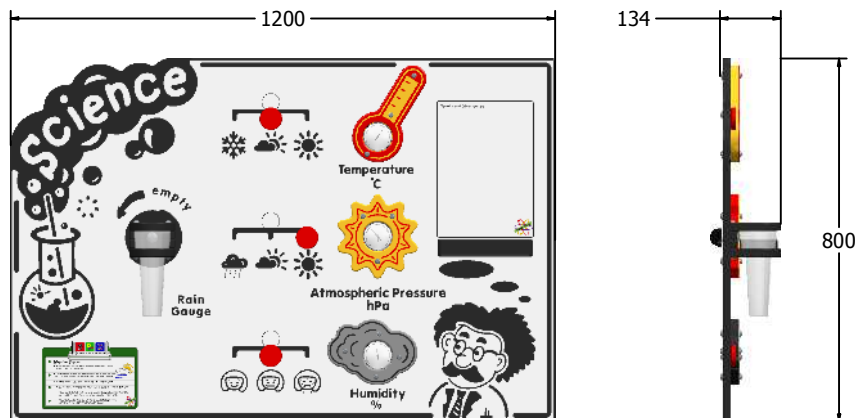

## Scientific Weather Station Play Panel

Details shown are for panel only.

To be fixed on to posts or wall mounted.

Contact AMV Playground Solutions for supply of suitable posts or wall fixings.

Designed to British & European Standard BS EN 1176

Age Range: 2+ Years  
 Largest Part: 1200x800  
 Heaviest Part: 18.4Kg  
 Total Weight: 18.4Kg  
 Surfacing : N/A

Minimum Inspection Schedule	
Inspection Type	Inspection Frequency
Visual	Every Month
Functionality	Every Month
Comprehensive	Every 6 Months