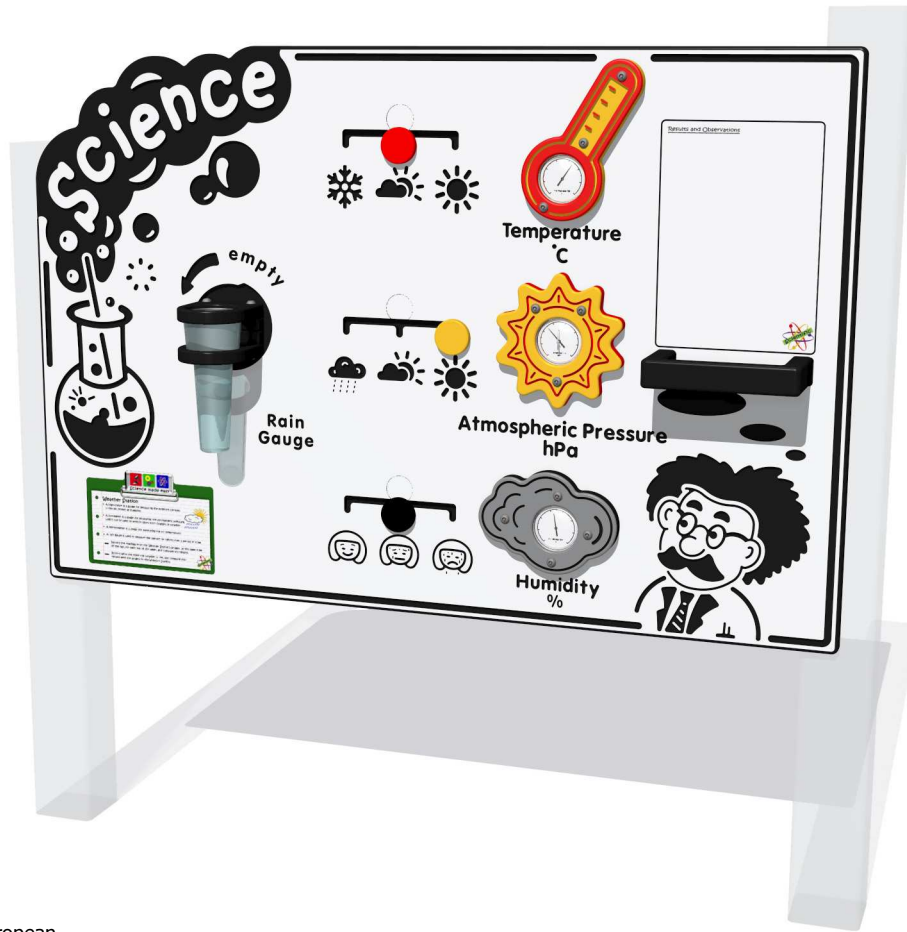

# Product Specification

AMVFA-AP-FISCIWEATHER3

## Scientific Weather Station Play Panel

Details shown are for panel only.

To be fixed on to posts or wall mounted.

Contact AMV Playground Solutions for supply of suitable posts or wall fixings.

Designed to British & European Standard BS EN 1176

Age Range: 2+ Years  
 Largest Part: 1200x800  
 Heaviest Part: 18.4Kg  
 Total Weight: 18.4Kg  
 Surfacing : N/A

Minimum Inspection Schedule	
Inspection Type	Inspection Frequency
Visual	Every Month
Functionality	Every Month
Comprehensive	Every 6 Months

Material: **Design Panel** - Two Colour High Density Polyethylene (HDPE) with orange peel texture finish

Colour Choices: **Design Panel** - Broad selection available, visit the website below for further details