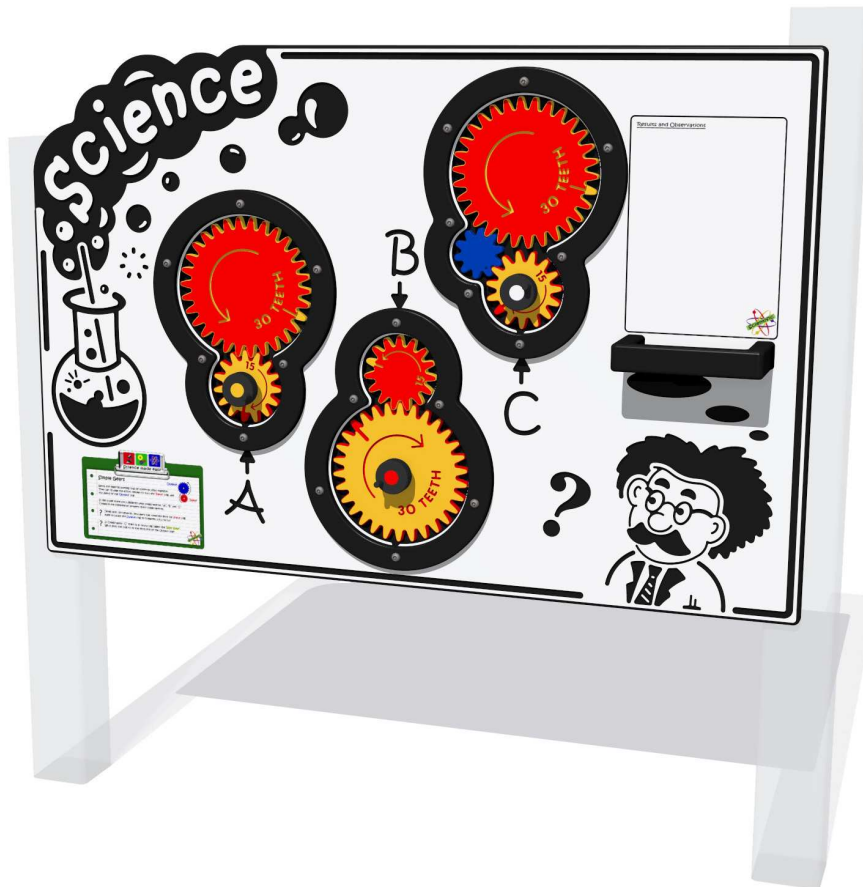

Product Information

AMVFA-AP-FISCIGEARS3

Scientific Gears Play Panel

Details shown are for panel only.

To be fixed on to posts or wall mounted.

Contact AMV Playground Solutions for supply of suitable posts or wall fixings.

Designed to British & European Standard BS EN 1176

Age Range: 2+ Years
 Largest Part: 1200x800
 Heaviest Part: 18.7Kg
 Total Weight: 18.7Kg
 Surfacing : N/A

Minimum Inspection Schedule	
Inspection Type	Inspection Frequency
Visual	Every Month
Functionality	Every Month
Comprehensive	Every 6 Months

Material: **Design Panel** - Two Colour High Density Polyethylene (HDPE) with orange peel texture finish

Colour Choices: **Design Panel** - Broad selection available, visit the website below for further details