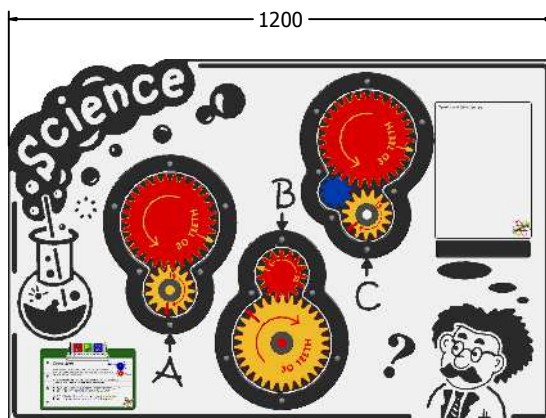

Product Information

AMVFA-AP-FISCIGEARS3

Scientific Gears Play Panel

Details shown are for panel only.

To be fixed on to posts or wall mounted.

Contact AMV Playground Solutions for supply of suitable posts or wall fixings.

Designed to British & European Standard BS EN 1176

Age Range: 2+ Years
 Largest Part: 1200x800
 Heaviest Part: 18.7Kg
 Total Weight: 18.7Kg
 Surfacing : N/A

Minimum Inspection Schedule	
Inspection Type	Inspection Frequency
Visual	Every Month
Functionality	Every Month
Comprehensive	Every 6 Months

Material: **Design Panel** - Two Colour High Density Polyethylene (HDPE) with orange peel texture finish

Colour Choices: **Design Panel** - Broad selection available, visit the website below for further details