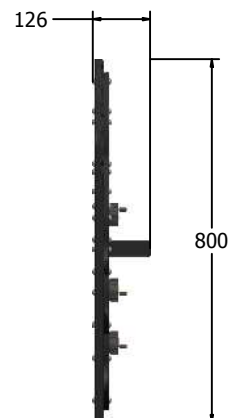

Product Information

AMVFA-AP-FISCIGEARS3

Scientific Gears Play Panel

Details shown are for panel only.

To be fixed on to posts or wall mounted.

Contact AMV Playground Solutions for supply of suitable posts or wall fixings.

Designed to British & European Standard BS EN 1176

Age Range: 2+ Years
 Largest Part: 1200x800
 Heaviest Part: 18.7Kg
 Total Weight: 18.7Kg
 Surfacing : N/A

Minimum Inspection Schedule	
Inspection Type	Inspection Frequency
Visual	Every Month
Functionality	Every Month
Comprehensive	Every 6 Months