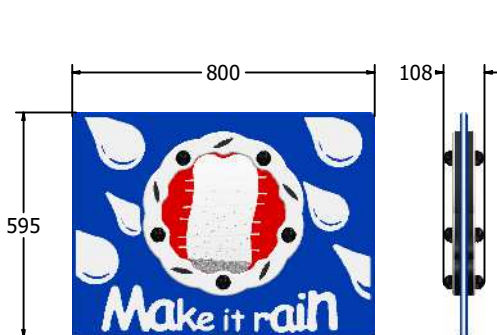

## Make It Rain Play Panel

Details shown are for panel only.

To be fixed on to posts or wall mounted.

Contact AMV Playground Solutions for supply of suitable posts or wall fixings.

Designed to British & European Standard BS EN 1176

Age Range: 2+ Years  
Largest Part: 1200x800  
Heaviest Part: 20Kg  
Total Weight: 20Kg  
Surfacing : N/A

Material: **Design Panel** - High Density Polyethylene (HDPE) with orange peel texture finish, available in 12, 15 & 19mm two colour HDPE