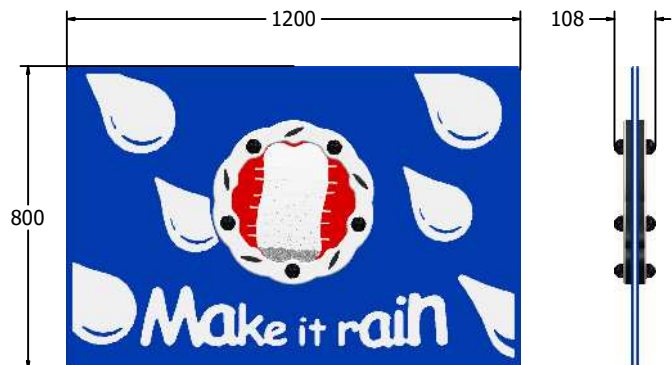

AMVFA-AP-FIRAIN3NGP-B

Age Range: 2+ Years
Largest Part: 800x595
Heaviest Part: 12.5Kg
Total Weight: 12.5Kg
Surfacing : N/A

Minimum Inspection Schedule	
Inspection Type	Inspection Frequency
Visual	Every Month
Functionality	Every Month
Comprehensive	Every 6 Months

Age Range: 2+ Years
Largest Part: 1200x800
Heaviest Part: 20Kg
Total Weight: 20Kg
Surfacing : N/A

Material: **Design Panel** - High Density Polyethylene (HDPE) with orange peel texture finish, available in 12, 15 & 19mm two colour HDPE

Colour Choices: **Design Panel** - Broad selection available, visit the website below for further details