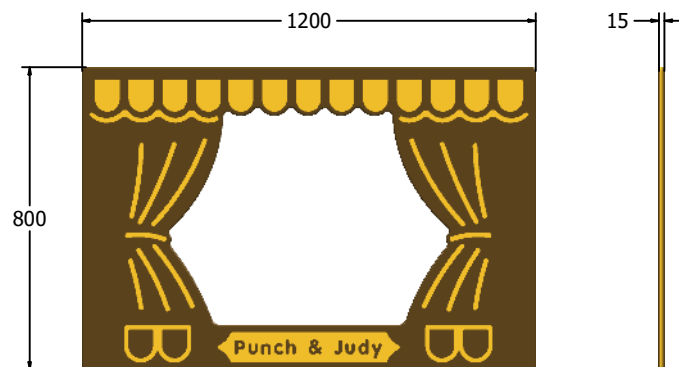

AMVFA-AP-FIPUNCH6

AMVFA-AP-FIPUNCH3

Age Range: 2+ Years  
Largest Part: 800x595x15  
Heaviest Part: 4Kg  
Total Weight: 4Kg  
Surfacing : N/A

Minimum Inspection Schedule	
Inspection Type	Inspection Frequency
Visual	Every Month
Functionality	Every Month
Comprehensive	Every 6 Months

Age Range: 2+ Years  
Largest Part: 1200x800x15  
Heaviest Part: 8.5Kg  
Total Weight: 8.5Kg  
Surfacing : N/A

Material: **Design Panel** - Two Colour High Density Polyethylene (HDPE) with orange peel texture finish