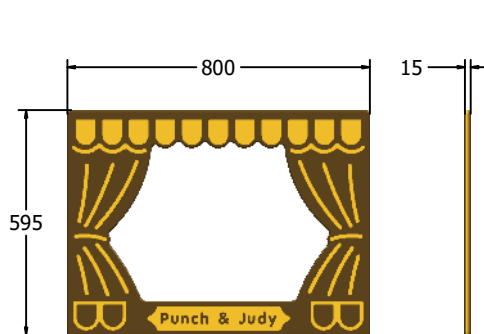

## Punch & Judy Theatre Play Panel

Details shown are for panel only.

To be fixed on to posts or wall mounted.

Contact AMV Playground Solutions for supply of suitable posts or wall fixings.

Designed to British & European Standard BS EN 1176

AMVFA-AP-FIPUNCH6

AMVFA-AP-FIPUNCH3

Age Range: 2+ Years  
Largest Part: 800x595x15  
Heaviest Part: 4Kg  
Total Weight: 4Kg  
Surfacing : N/A

Minimum Inspection Schedule	
Inspection Type	Inspection Frequency
Visual	Every Month
Functionality	Every Month
Comprehensive	Every 6 Months

Age Range: 2+ Years  
Largest Part: 1200x800x15  
Heaviest Part: 8.5Kg  
Total Weight: 8.5Kg  
Surfacing : N/A

Material: **Design Panel** - Two Colour High Density Polyethylene (HDPE) with orange peel texture finish