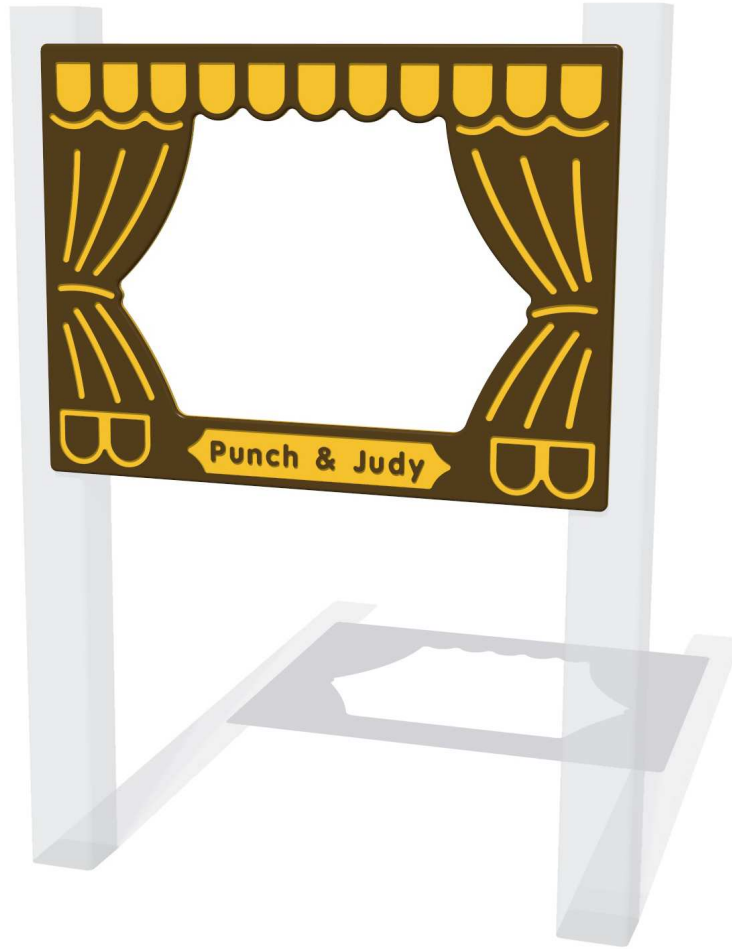

## Punch & Judy Theatre Play Panel

Details shown are for panel only.

To be fixed on to posts or wall mounted.

Contact AMV Playground Solutions for supply of suitable posts or wall fixings.

Designed to British & European Standard BS EN 1176

Age Range: 2+ Years  
Largest Part: 1200x800x15  
Heaviest Part: 8.5Kg  
Total Weight: 8.5Kg  
Surfacing : N/A

Material: **Design Panel** - Two Colour High Density Polyethylene (HDPE) with orange peel texture finish