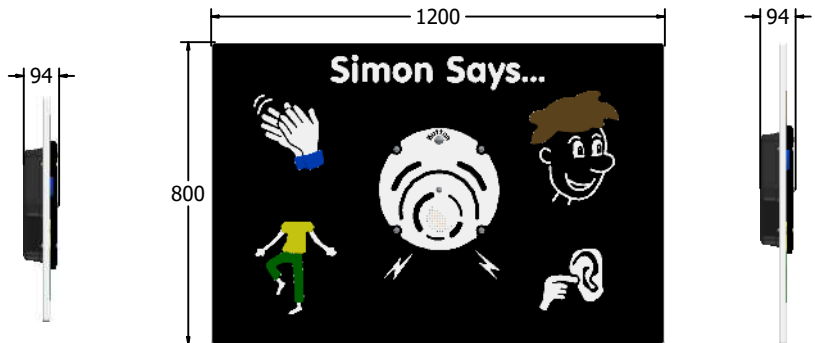

AMVFA-AP-FIPTSIMON3-B

Age Range: 2+ Years
Largest Part: 800x595x94
Heaviest Part: 10Kg
Total Weight: 10Kg
Surfacing : N/A

Minimum Inspection Schedule	
Inspection Type	Inspection Frequency
Visual	Every Month
Functionality	Every Month
Comprehensive	Every 6 Months

Age Range: 2+ Years
Largest Part: F1200x800x94
Heaviest Part: 19Kg
Total Weight: 19Kg
Surfacing : N/A

Material: **Design Panel** - Two Colour High Density Polyethylene (HDPE) with orange peel texture finish

Colour Choices: **Design Panel** - Broad selection available, visit the website below for further details