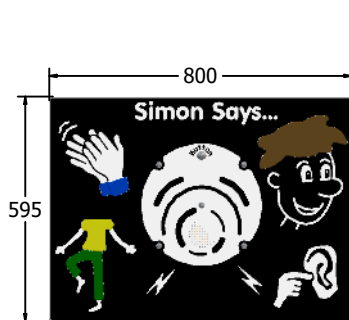

Product Specification

PlayTronic Simon Says Play Panel

Designed to British & European Standard BS EN 1176

Details shown are for panel only.

To be fixed on to posts or wall mounted.

Contact AMV Playground Solutions for supply of suitable posts or wall fixings.

Age Range: 2+ Years
Largest Part: F1200x800x94
Heaviest Part: 19Kg
Total Weight: 19Kg
Surfacing : N/A

Material: **Design Panel** - Two Colour High Density Polyethylene (HDPE) with orange peel texture finish