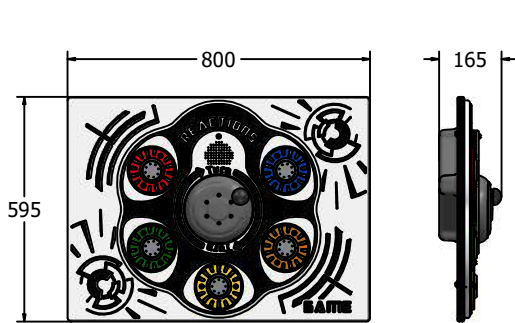

Product Specification

PlayTronic RotoGen Reactions Play Panel

3
YEAR
ELECTRONICS
GUARANTEE

- User generated power
- Press the buttons as they illuminate
- How quickly can the user react?
- Score announced at end of game
- Designed to British & European Standard BS EN 1176

Details shown are for panel only.

To be fixed on to posts or wall mounted.

Contact AMV Playground Solutions for supply of suitable posts or wall fixings.

AMVFA-AP-FIPTREACTRG6

AMVFA-AP-FIPTREACTRG3

Age Range: 2+ Years
Largest Part: 595x800x165
Heaviest Part: 14.5Kg
Total Weight: 14.5Kg
Surfacing : N/A

Minimum Inspection Schedule	
Inspection Type	Inspection Frequency
Visual	Every Month
Functionality	Every Month
Comprehensive	Every 6 Months

Age Range: 2+ Years
Largest Part: 1200x800x165
Heaviest Part: 22Kg
Total Weight: 22Kg
Surfacing : N/A

Material: **Design Panel** - Two Colour High Density Polyethylene (HDPE) with orange peel texture finish

Colour Choices: **Design Panel** - Broad selection available, visit the website below for further details