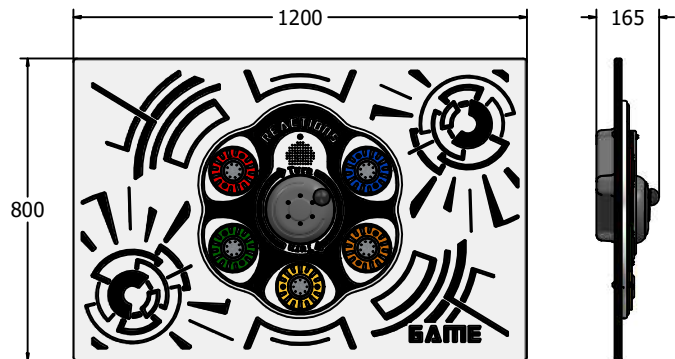

Product Specification

PlayTronic RotoGen Reactions Play Panel

3
YEAR
ELECTRONICS
GUARANTEE

- User generated power
- Press the buttons as they illuminate
- How quickly can the user react?
- Score announced at end of game
- Designed to British & European Standard BS EN 1176

Details shown are for panel only.

To be fixed on to posts or wall mounted.

Contact AMV Playground Solutions for supply of suitable posts or wall fixings.

AMVFA-AP-FIPTREACTRG6

AMVFA-AP-FIPTREACTRG3

Age Range: 2+ Years
Largest Part: 595x800x165
Heaviest Part: 14.5Kg
Total Weight: 14.5Kg
Surfacing : N/A

Minimum Inspection Schedule	
Inspection Type	Inspection Frequency
Visual	Every Month
Functionality	Every Month
Comprehensive	Every 6 Months

Age Range: 2+ Years
Largest Part: 1200x800x165
Heaviest Part: 22Kg
Total Weight: 22Kg
Surfacing : N/A

Material: **Design Panel** - Two Colour High Density Polyethylene (HDPE) with orange peel texture finish

Colour Choices: **Design Panel** - Broad selection available, visit the website below for further details