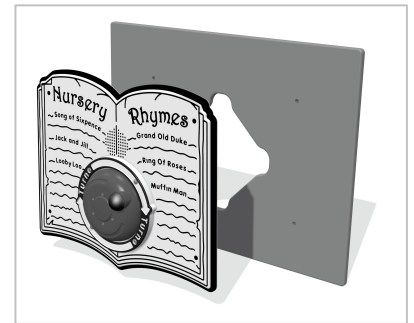

## Rotogen Nursery Rhymes Insert

- Supplied as insert only
- Plays 6 Nursery Rhymes
- User Generated Power
- Designed to British & European Standard BS EN 1176

Insert can be easily attached to your own panel

Material: **Design Panel** - Two Colour High Density Polyethylene (HDPE) with orange peel texture finish

Colour Choices: **Design Panel** - Broad selection available, visit the website below for further details