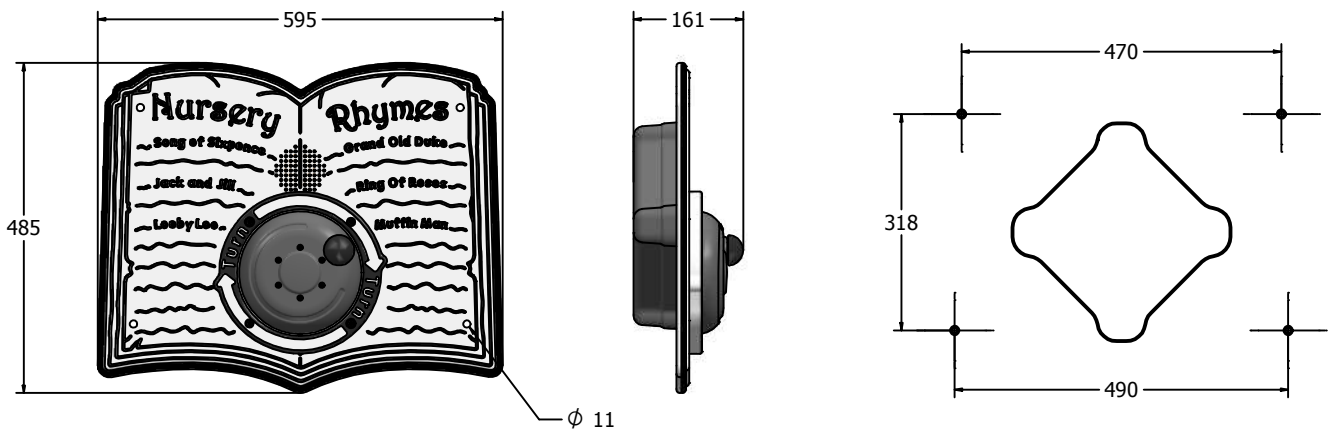

## Rotogen Nursery Rhymes Insert

- Supplied as insert only
- Plays 6 Nursery Rhymes
- User Generated Power
- Designed to British & European Standard BS EN 1176

Insert can be easily attached to your own panel

Age Range: 2+ Years  
 Largest Part: 485x595x161  
 Heaviest Part: 7.1Kg  
 Total Weight: 7.1Kg  
 Surfacing : N/A

Minimum Inspection Schedule	
Inspection Type	Inspection Frequency
Visual	Every Month
Functionality	Every Month
Comprehensive	Every 6 Months