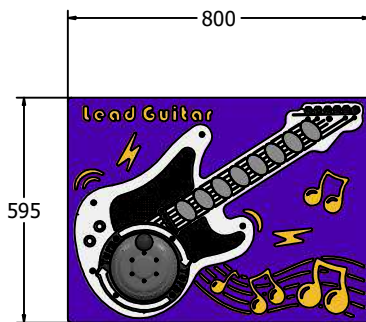

Product Specification

PlayTronic RotoGen Lead Guitar Play Panel

- Supplied as Complete Panel
- Plays 8 Lead Guitar Sounds
- User Generated Power
- Designed to British & European Standard BS EN 1176

Details shown are for panel only.

To be fixed on to posts or wall mounted.

Contact AMV Playground Solutions for supply of suitable posts or wall fixings.

AMVFA-AP-FIPTLEADRG6

AMVFA-AP-FIPTLEADRG3

Age Range: 2+ Years
 Largest Part: 595x800x160.5
 Heaviest Part: 12Kg
 Total Weight: 12Kg
 Surfacing : N/A

Material: **Design Panel** - Two Colour High Density Polyethylene (HDPE) with orange peel texture finish

Colour Choices: **Design Panel** - Broad selection available, visit the website below for further details