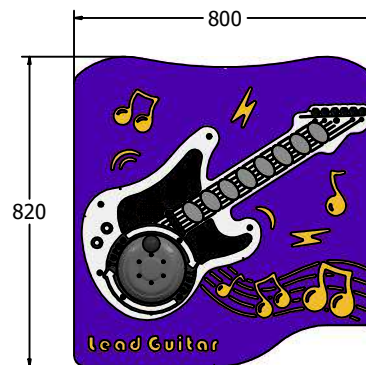

Product Specification

PlayTronic RotoGen Lead Guitar Play Panel

- Supplied as Complete Panel
- Plays 8 Lead Guitar Sounds
- User Generated Power
- Designed to British & European Standard BS EN 1176

Details shown are for panel only.

To be fixed on to posts or wall mounted.

Contact AMV Playground Solutions for supply of suitable posts or wall fixings.

AMVFA-AP-FIPTLEADRG6

AMVFA-AP-FIPTLEADRG3

Age Range: 2+ Years
 Largest Part: 595x800x160.5
 Heaviest Part: 12Kg
 Total Weight: 12Kg
 Surfacing : N/A

Material: **Design Panel** - Two Colour High Density Polyethylene (HDPE) with orange peel texture finish

Colour Choices: **Design Panel** - Broad selection available, visit the website below for further details