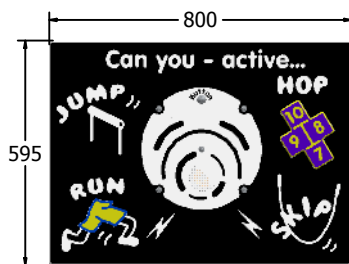

## PlayTronic Active Play Panel

Details shown are for panel only.

To be fixed on to posts or wall mounted.

Contact AMV Playground Solutions for supply of suitable posts or wall fixings.

Designed to British & European Standard BS EN 1176

Age Range: 2+ Years  
Largest Part: 1200x800x94  
Heaviest Part: 19Kg  
Total Weight: 19Kg  
Surfacing : N/A

Material: **Design Panel** - Two Colour High Density Polyethylene (HDPE) with orange peel texture finish