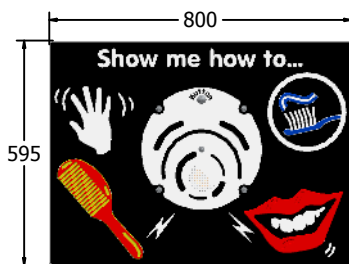

## PlayTronic Actions Play Panel

Details shown are for panel only.

To be fixed on to posts or wall mounted.

Contact AMV Playground Solutions for supply of suitable posts or wall fixings.

Designed to British & European Standard BS EN 1176

Age Range: 2+ Years  
Largest Part: 1200x800x94  
Heaviest Part: 19Kg  
Total Weight: 19Kg  
Surfacing : N/A

Material: **Design Panel** - Two Colour High Density Polyethylene (HDPE) with orange peel texture finish