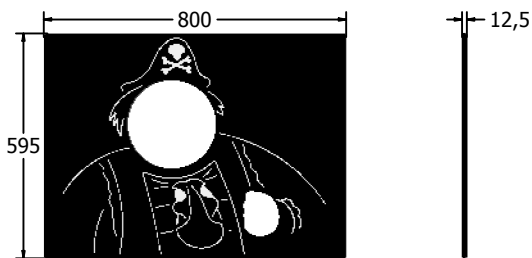

## Pirate Head Through Play Panel

Details shown are for panel only.

To be fixed on to posts or wall mounted.

Contact AMV Playground Solutions for supply of suitable posts or wall fixings.

Designed to British & European Standard BS EN 1176

AMVFA-AP-FIPIRATE6

AMVFA-AP-FIPIRATE3

	FIPIRATE6	FIPIRATE3
Age Range:	2+ Years	2+ Years
Largest Part:	800x595	1200x800
Total Weight:	6Kg	12Kg

Inspection Scheduling	Inspection Frequency
Visual	Every Month
Functionality	Every Month
Comprehensive	Every 6 Months