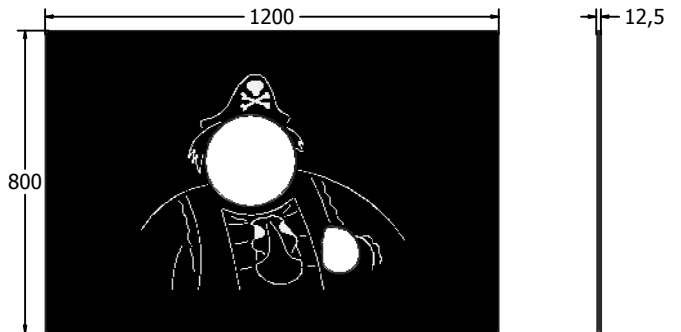

AMVFA-AP-FIPIRATE3

	FIPIRATE6	FIPIRATE3
Age Range:	2+ Years	2+ Years
Largest Part:	800x595	1200x800
Total Weight:	6Kg	12Kg

Inspection Scheduling	Inspection Frequency
Visual	Every Month
Functionality	Every Month
Comprehensive	Every 6 Months

Material: **Design Panel** - High Density Polyethylene (HDPE) with orange peel texture finish available in 12.5, 15 & 19mm

Colour Choices: **Design Panel** - Broad selection available, visit the website below for further details