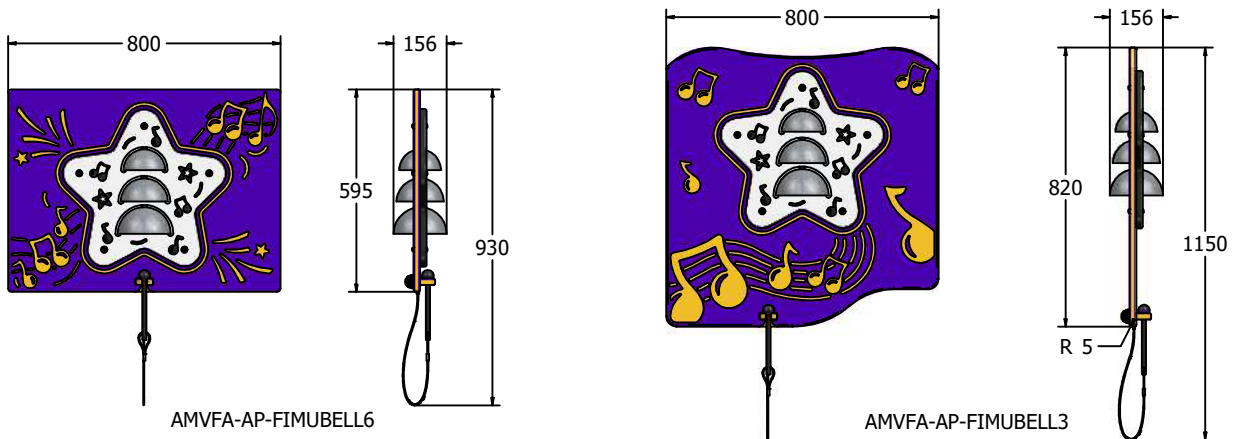

Product Specification

Bells Musical Play Panel

Details shown are for panel only.

To be fixed on to posts or wall mounted.

Contact AMV Playground Solutions for supply of suitable posts or wall fixings.

Designed to British & European Standard BS EN 1176

Age Range: 2+ Years
 Largest Part: 595x800x156
 Heaviest Part: 12.5Kg
 Total Weight: 12.5Kg
 Surfacing : N/A

Minimum Inspection Schedule	
Inspection Type	Inspection Frequency
Visual	Every Month
Functionality	Every Month
Comprehensive	Every 6 Months

Age Range: 2+ Years
 Largest Part: 820x800x156
 Heaviest Part: 14.5Kg
 Total Weight: 14.5Kg
 Surfacing : N/A

Material: **Design Panel** - Two Colour High Density Polyethylene (HDPE) with orange peel texture finish

Colour Choices: **Design Panel** - Broad selection available, visit the website below for further details