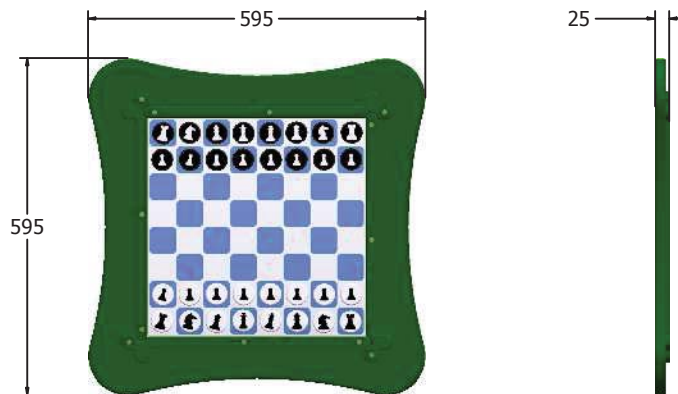

Product Specification

MagPlay Wall Panels

AMVFA-AP-FIMPW4INA -
4-in-a-row

AMVFA-AP-FIMPWALPHAL -
Lowercase Alphabet

AMVFA-AP-FIMPWALPHAU -
Uppercase Alphabet

AMVFA-AP-FIMPWDRAU -
Draughts

AMVFA-AP-FIMPWCHES

AMVFA-AP-FIMPWLUDO -
Ludo

AMVFA-AP-FIMPWNOUG -
Noughts and Crosses

AMVFA-AP-FIMPWNUM -
Numbers and Sums

AMVFA-AP-FIMPWSNAK -
Snakes and Ladders

Large foam dice supplied with
Snakes and Ladders & Ludo

Age Range: 2+ Years
Largest Part: 595x595x25
Heaviest Part: ≤7Kg
Total Weight: ≤7Kg
Surfacing: N/A