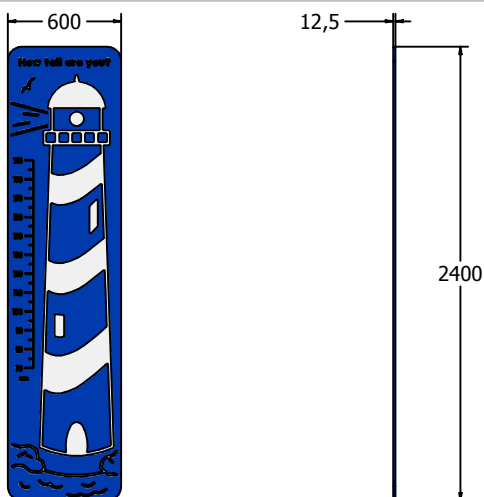

Product Information

AMVFA-AP-FILIGHT12

How Tall Are You? Lighthouse

Designed to British & European
Standard BS EN 1176

Supplied as panel only.

Age Range: 2+ Years
Largest Part: 600x2400x12.5
Heaviest Part: 15.5Kg
Total Weight: 15.5Kg
Surfacing : N/A

Minimum Inspection Schedule	
Inspection Type	Inspection Frequency
Visual	Every Month
Functionality	Every Month
Comprehensive	Every 6 Months

Material: **Design Panel** - Two Colour High Density Polyethylene (HDPE) with orange peel texture finish