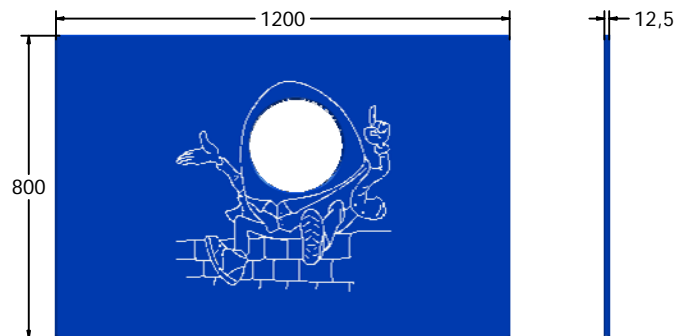

Product Specification

Humpty Head Through Play Panel

Designed to British & European Standard BS EN 1176

Details shown are for panel only.

To be fixed on to posts or wall mounted.

Contact AMV Playground Solutions for supply of suitable posts or wall fixings.

AMVFA-AP-FIHUMPTY6

AMVFA-AP-FIHUMPTY3

	FIHUMPTY6	FIHUMPTY3
Age Range:	2+ Years	2+ Years
Largest Part:	800x595	1200x800
Total Weight:	6Kg	11KG

Inspection Scheduling	Inspection Frequency
Visual	Every Month
Functionality	Every Month
Comprehensive	Every 6 Months

Material: **Design Panel** - High Density Polyethylene (HDPE) with orange peel texture finish available in 12.5, 15 & 19mm

Colour Choices: **Design Panel** - Broad selection available, visit the website below for further details