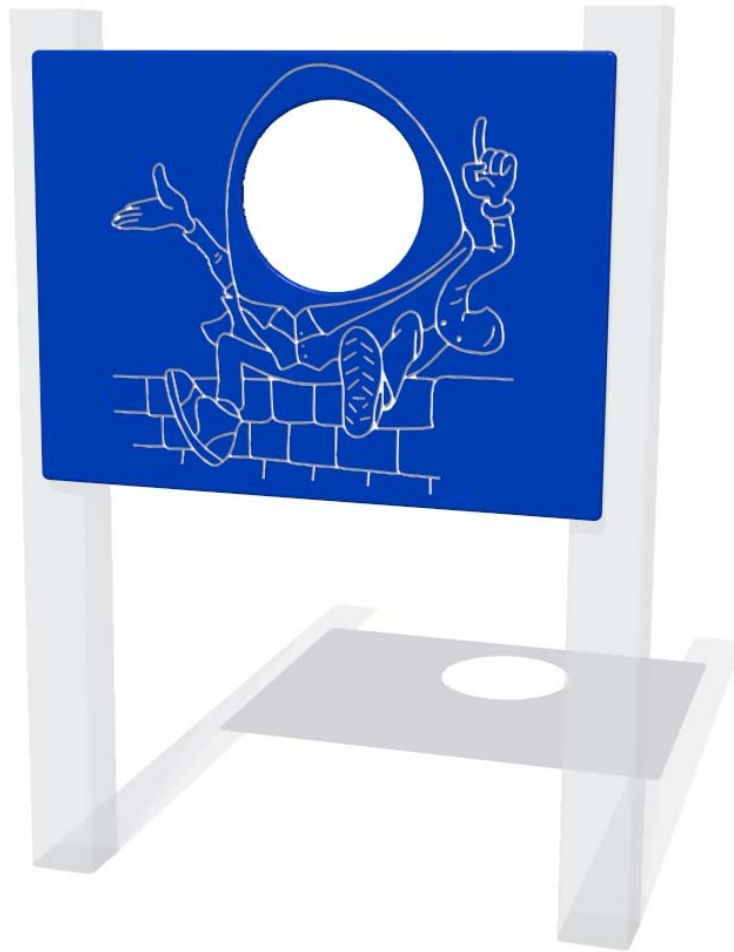

Product Specification

Humpty Head Through Play Panel

Designed to British & European Standard BS EN 1176

Details shown are for panel only.

To be fixed on to posts or wall mounted.

Contact AMV Playground Solutions for supply of suitable posts or wall fixings.

AMVFA-AP-FIHUMPTY6

AMVFA-AP-FIHUMPTY3

	FIHUMPTY6	FIHUMPTY3
Age Range:	2+ Years	2+ Years
Largest Part:	800x595	1200x800
Total Weight:	6Kg	11KG

Inspection Scheduling	Inspection Frequency
Visual	Every Month
Functionality	Every Month
Comprehensive	Every 6 Months

Material: **Design Panel** - High Density Polyethylene (HDPE) with orange peel texture finish available in 12.5, 15 & 19mm

Colour Choices: **Design Panel** - Broad selection available, visit the website below for further details