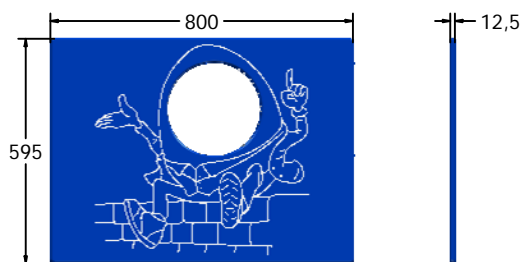

Product Specification

Humpty Head Through Play Panel

Designed to British & European Standard BS EN 1176

Details shown are for panel only.

To be fixed on to posts or wall mounted.

Contact AMV Playground Solutions for supply of suitable posts or wall fixings.

AMVFA-AP-FIHUMPTY6

AMVFA-AP-FIHUMPTY3

	FIHUMPTY6	FIHUMPTY3
Age Range:	2+ Years	2+ Years
Largest Part:	800x595	1200x800
Total Weight:	6Kg	11KG

Inspection Scheduling	Inspection Frequency
Visual	Every Month
Functionality	Every Month
Comprehensive	Every 6 Months

Material: **Design Panel** - High Density Polyethylene (HDPE) with orange peel texture finish available in 12.5, 15 & 19mm

Colour Choices: **Design Panel** - Broad selection available, visit the website below for further details