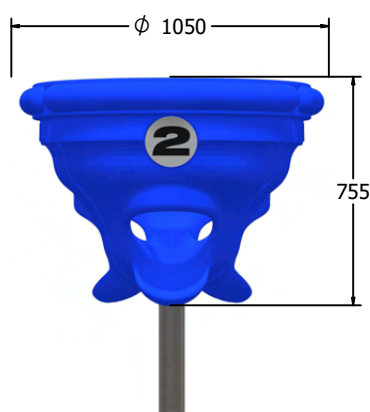

Product Information

Hot Shot Ball Game

Numbered Chutes

Durable Rotomoulded Chute with Galvanized Steel Post

Fun & energetic ball game
Throw the ball in and guess the exit

Age Range: 4+ Years
Largest Part: Post - Dia 89mm x 3300mm Long
Heaviest Part: Post - 22kg, Chute - 18.5 kg
Total Weight: Approx. 40.5kg
Surfacing : N/A

Designed to
British & European
Standard BS EN 1176

Material: **Rotomould** - Polyethylene with smooth finish
Post - Galvanized Mild Steel

Colour Choices: **Rotomould** - Blue as standard, other colours are special order
Post - Self colour as standard