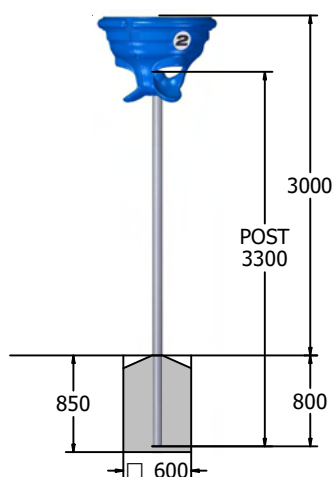

Product Information

Hot Shot Ball Game

Numbered Chutes

Durable Rotomoulded Chute with Galvanized Steel Post

Fun & energetic ball game
Throw the ball in and guess the exit

Age Range: 4+ Years
Largest Part: Post - Dia 89mm x 3300mm Long
Heaviest Part: Post - 22kg, Chute - 18.5 kg
Total Weight: Approx. 40.5kg
Surfacing : N/A

Designed to
British & European
Standard BS EN 1176

Material: **Rotomould** - Polyethylene with smooth finish
Post - Galvanized Mild Steel

Colour Choices: **Rotomould** - Blue as standard, other colours are special order
Post - Self colour as standard