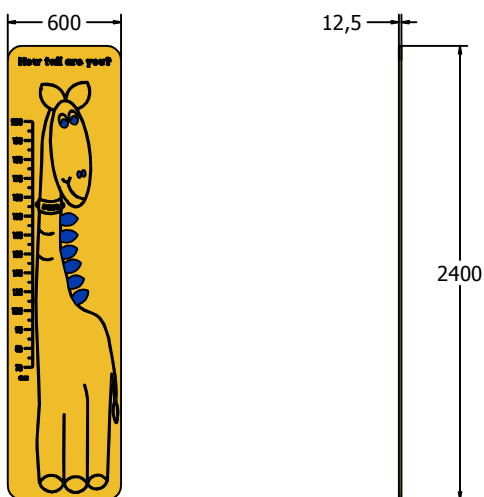

Product Specification

AMVFA-AP-FIDINO12

How Tall Are You? Dinosaur

Designed to British & European Standard BS EN 1176

Supplied as panel only.

Age Range: 2+ Years
 Largest Part: 400x2400x12.5
 Heaviest Part: 16.5Kg
 Total Weight: 16.5Kg
 Surfacing : N/A