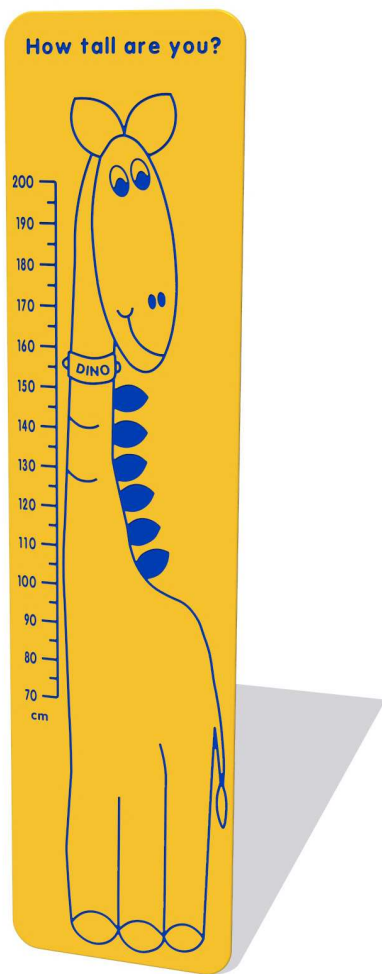

Product Specification

AMVFA-AP-FIDINO12

How Tall Are You? Dinosaur

Designed to British & European Standard BS EN 1176

Supplied as panel only.

Age Range: 2+ Years
 Largest Part: 400x2400x12.5
 Heaviest Part: 16.5Kg
 Total Weight: 16.5Kg
 Surfacing : N/A

Minimum Inspection Schedule	
Inspection Type	Inspection Frequency
Visual	Every Month
Functionality	Every Month
Comprehensive	Every 6 Months

Material: **Design Panel** - Two Colour High Density Polyethylene (HDPE) with orange peel texture finish

Colour Choices: **Design Panel** - Broad selection available, visit the website below for further details