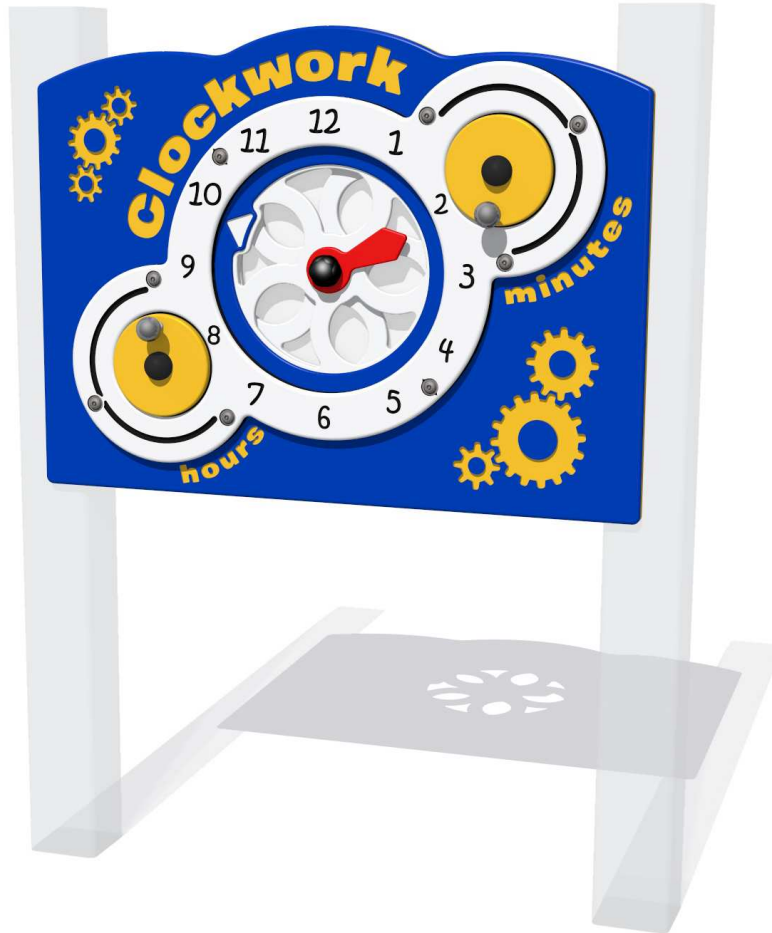

Product Specification

Clockwork Play Panel

Details shown are for panel only.

To be fixed on to posts or wall mounted.

Contact AMV Playground Solutions for supply of suitable posts or wall fixings.

Designed to British & European Standard BS EN 1176

AMVFA-AP-FICWORK6

AMVFA-AP-FICWORK3

Age Range: 2+ Years
Largest Part: 800x595x137
Heaviest Part: 13.2Kg
Total Weight: 13.2Kg
Surfacing : N/A

Inspection Schedule	Inspection Frequency
Visual	Every Month
Functionality	Every Month
Comprehensive	Every 6 Months

Age Range: 2+ Years
Largest Part: 1200x800x137
Heaviest Part: 20.4Kg
Total Weight: 20.4Kg
Surfacing : N/A

Material: **Design Panel** - High Density Polyethylene (HDPE) with orange peel texture finish.
Window - Clear Polycarbonate sheet with smooth finish.

Colour Choices: **Design Panel** - Broad selection available, visit the website below for further details