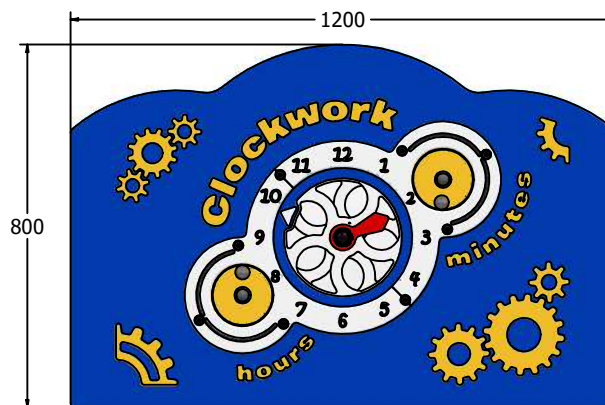

Product Specification

Clockwork Play Panel

Details shown are for panel only.

To be fixed on to posts or wall mounted.

Contact AMV Playground Solutions for supply of suitable posts or wall fixings.

Designed to British & European Standard BS EN 1176

AMVFA-AP-FICWORK6

AMVFA-AP-FICWORK3

Age Range: 2+ Years
Largest Part: 800x595x137
Heaviest Part: 13.2Kg
Total Weight: 13.2Kg
Surfacing : N/A

Inspection Schedule	Inspection Frequency
Visual	Every Month
Functionality	Every Month
Comprehensive	Every 6 Months

Age Range: 2+ Years
Largest Part: 1200x800x137
Heaviest Part: 20.4Kg
Total Weight: 20.4Kg
Surfacing : N/A

Material: **Design Panel** - High Density Polyethylene (HDPE) with orange peel texture finish.
Window - Clear Polycarbonate sheet with smooth finish.