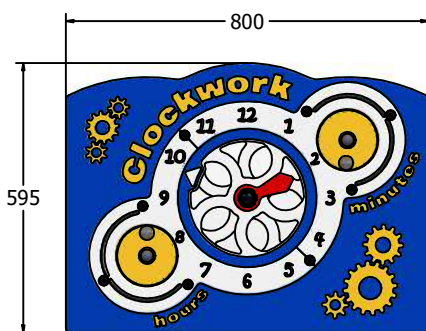

Product Specification

Clockwork Play Panel

Details shown are for panel only.

To be fixed on to posts or wall mounted.

Contact AMV Playground Solutions for supply of suitable posts or wall fixings.

Designed to British & European Standard BS EN 1176

AMVFA-AP-FICWORK6

AMVFA-AP-FICWORK3

Age Range: 2+ Years
Largest Part: 800x595x137
Heaviest Part: 13.2Kg
Total Weight: 13.2Kg
Surfacing : N/A

Inspection Schedule	Inspection Frequency
Visual	Every Month
Functionality	Every Month
Comprehensive	Every 6 Months

Age Range: 2+ Years
Largest Part: 1200x800x137
Heaviest Part: 20.4Kg
Total Weight: 20.4Kg
Surfacing : N/A

Material: **Design Panel** - High Density Polyethylene (HDPE) with orange peel texture finish.
Window - Clear Polycarbonate sheet with smooth finish.