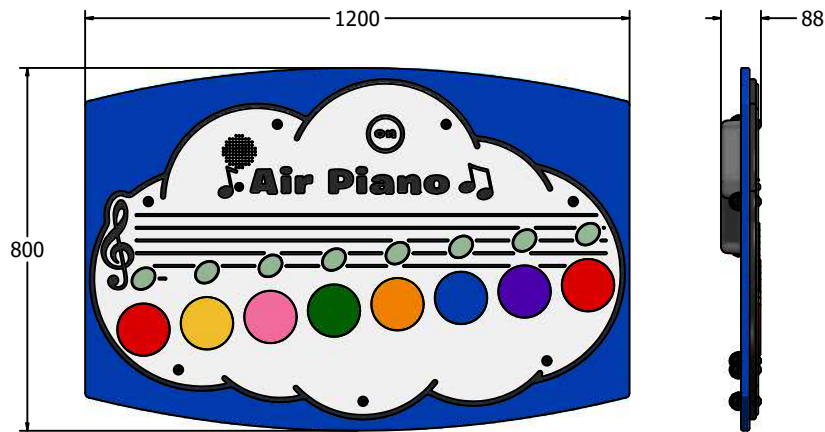

Product Specification

AMVFA-AP-FIPTAIRPNO3

PlayTronic Air Piano Play Panel

- Battery Powered
- Activate the buttons without contact
- Play from upto 100mm away
- LED note lights for visual stimulation
- Designed to British & European Standard BS EN 1176

Details shown are for panel only.

To be fixed on to posts or wall mounted.

Contact AMV Playground Solutions for supply of suitable posts or wall fixings.

Age Range: 2+ Years
 Largest Part: 800x1200x88mm
 Heaviest Part: 28.5Kg
 Total Weight: 28.5Kg
 Surfacing : N/A

Minimum Inspection Schedule	
Inspection Type	Inspection Frequency
Visual	Every Month
Functionality	Every Month
Comprehensive	Every 6 Months

Material: **Design Panel** - Two Colour High Density Polyethylene (HDPE) with orange peel texture finish

Colour Choices: **Design Panel** - Broad selection available, visit the website below for further details