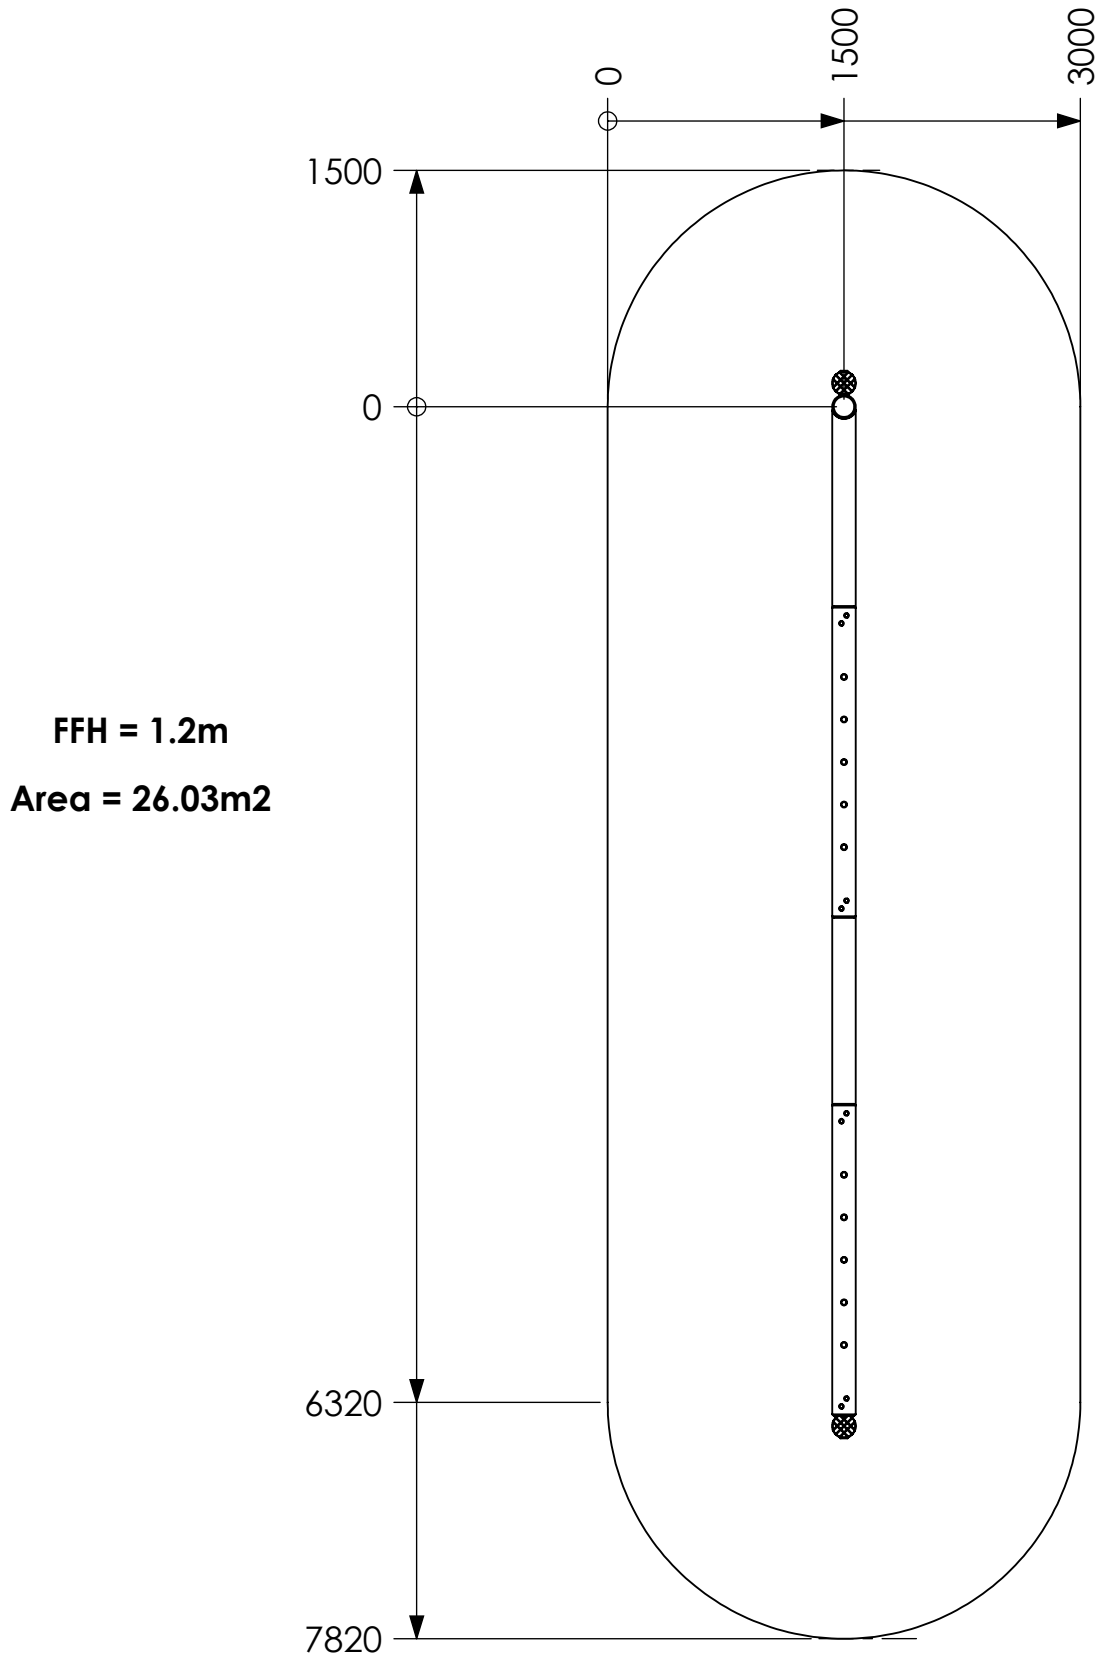

# Wall Net Combo

## Surfacing Detail

This equipment for play areas is manufactured following the codes & practice outlined in the British and European standards and in so doing meets the requirements of BSEN 1176 (general safety and test methods).