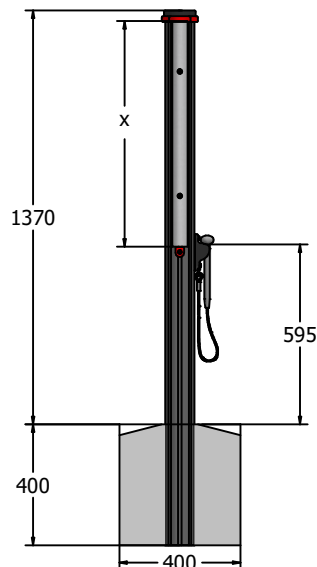

Each Chime Complete with Beater & Holder

8 different chimes available

DIMENSIONS

Tube Length (x)		
Note	Length (mm)	Colour
C4	1062.5	Red
D4	1002.5	Orang
E4	945	Yellow
F4	916	Green
G4	865	Blue
A4	815	Grey
B4	768	Violet
C5	746	Red

TECHNICAL

Age Range: 2+ Years
Largest Part: Assembled Post: 1770x170x170mm
Heaviest Part: Assembled Post: 10kg Approx.
Total Weight: 10kg Approx.
Surfacing: N/A