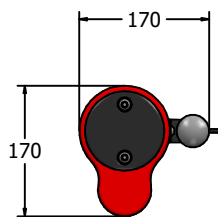

Each Chime Complete with Beater & Holder

8 different chimes available

DIMENSIONS

Tube Length (x)		
Note	Length (mm)	Colour
C4	1062.5	Red
D4	1002.5	Orang
E4	945	Yellow
F4	916	Green
G4	865	Blue
A4	815	Grey
B4	768	Violet
C5	746	Red

TECHNICAL

Age Range: 2+ Years
Largest Part: Assembled Post: 1770x170x170mm
Heaviest Part: Assembled Post: 10kg Approx.
Total Weight: 10kg Approx.
Surfacing: N/A