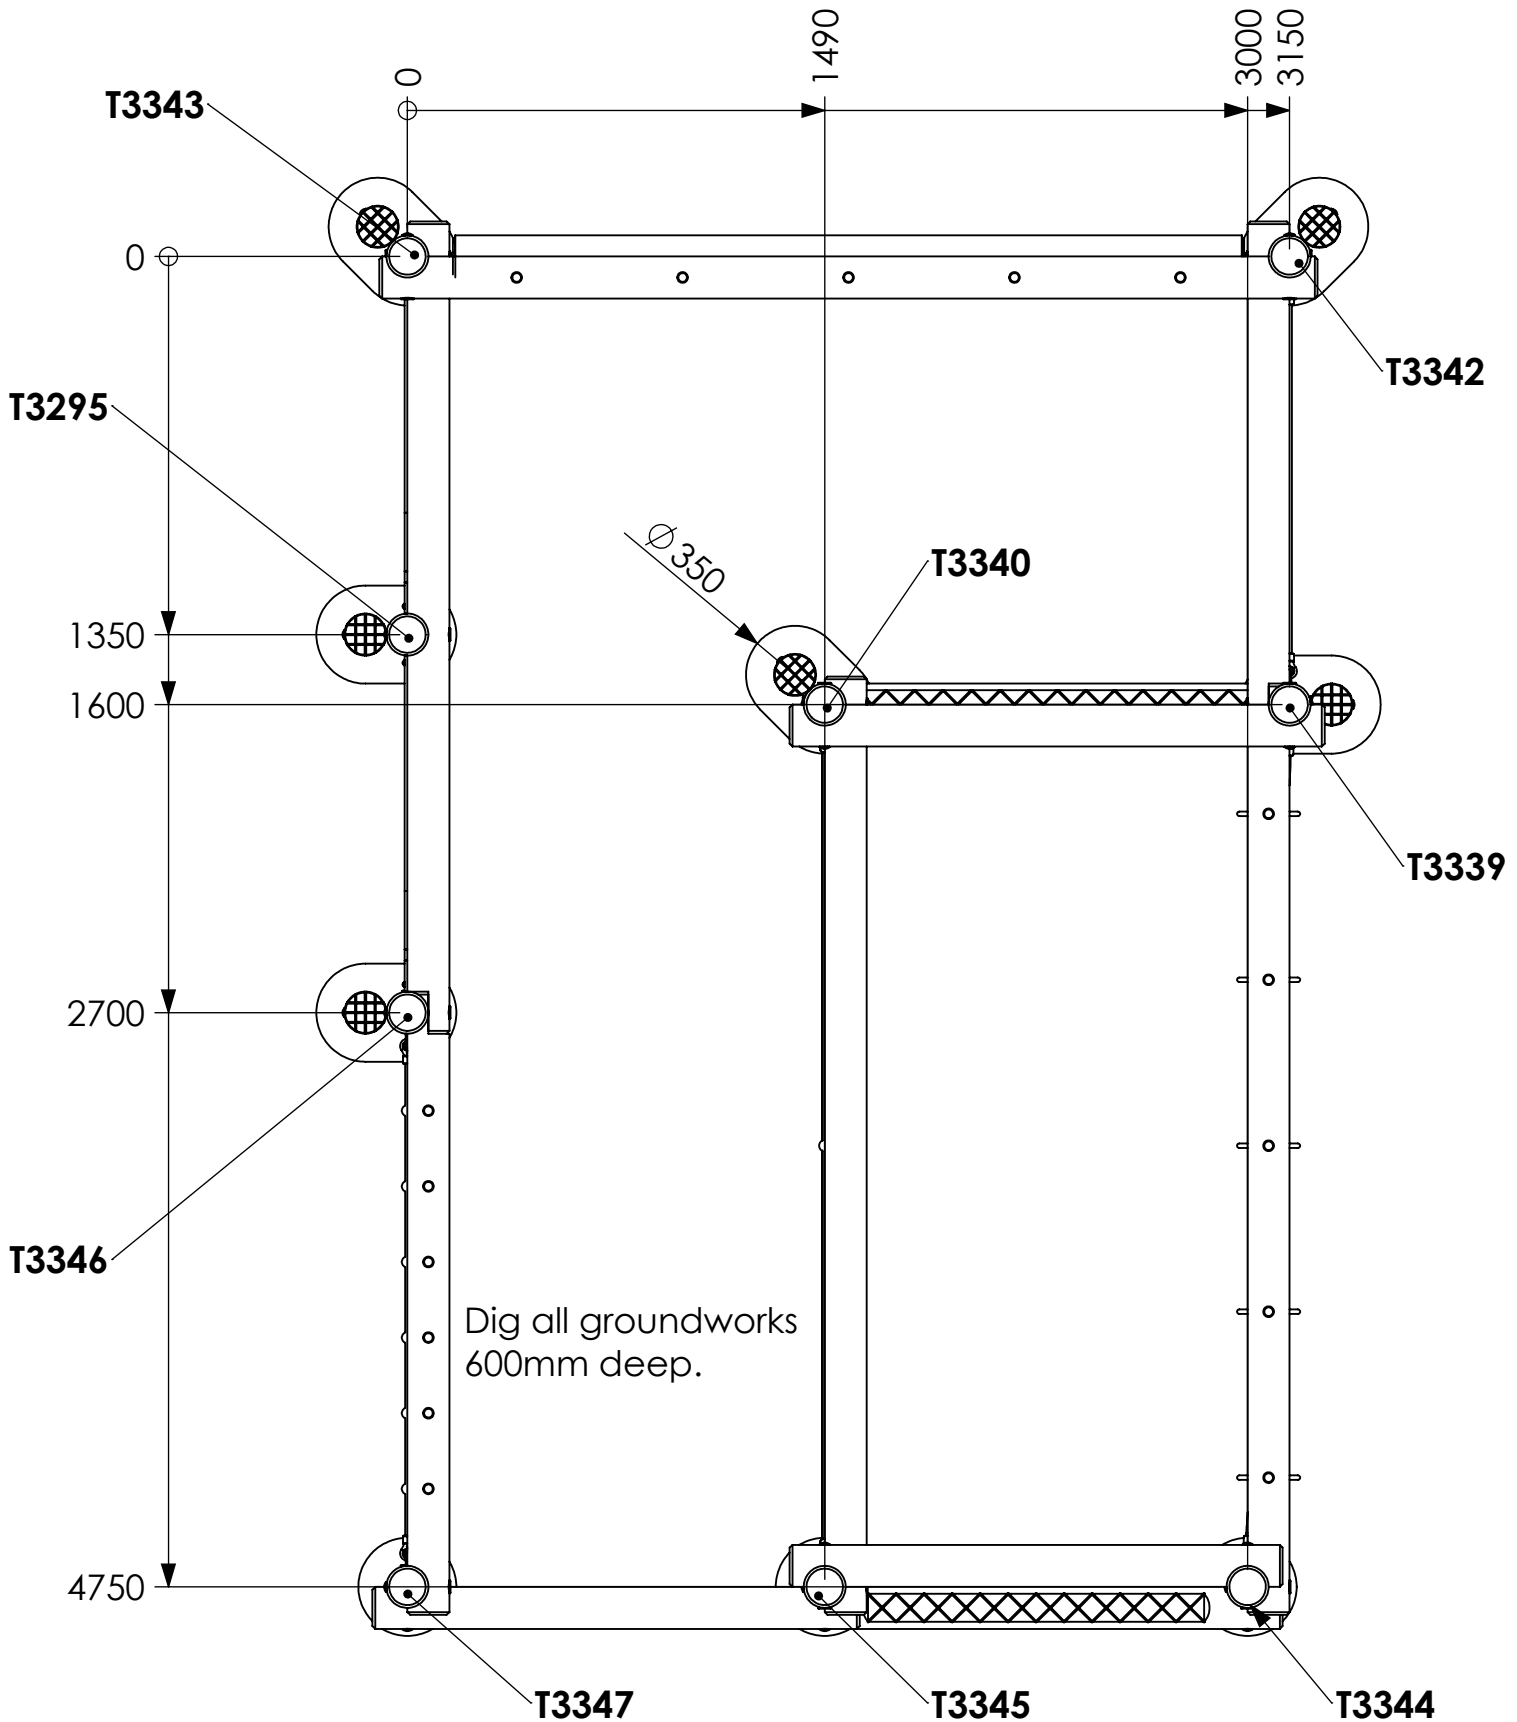

Vertex Play Frame

Excavation Detail

This equipment for play areas is manufactured following the codes & practice outlined in the British and European standards and in so doing meets the requirements of BSEN 1176 (general safety and test methods).