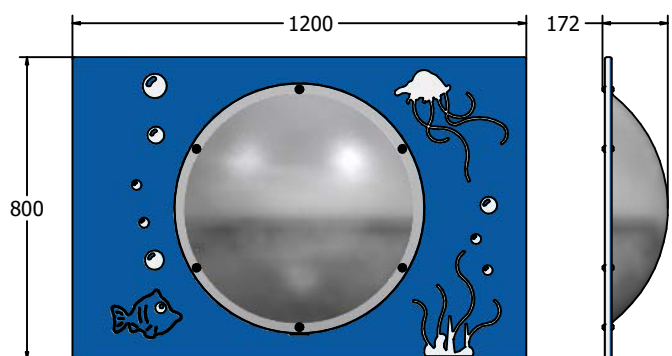

Product Information

Underwater Scene Play Panels

BS EN 1176 - Designed to British & European Standards

MATERIALS

Panels - Two Colour High Density Polyethylene (HDPE)

Dome - Shatterproof Polycarbonate

SUPPLY METHOD

Panel - Pre-assembled singular panel

FIBUBBLE6C - Underwater Scene with Cut-out and Clear Dome

FIBUBBLE6M - Underwater Scene with Mirrored Dome

*panel available with mirrored dome or cut-out with clear dome

DIMENSIONS

FIBUBBLE6M

FIBUBBLE3M

TECHNICAL

Age Range: 2+ Years
Largest Part: FIBUBBLE6M - 595 x 800 x 98.5mm
Total Weight: FIBUBBLE6M - 9kg
Surfacing: N/A

Age Range: 2+ Years
Largest Part: FIBUBBLE3M - 800 x 1200 x 172mm
Total Weight: FIBUBBLE3M - 18.5kg
Surfacing: N/A

Age Range: 2+ Years
Largest Part: FIBUBBLE6C - 595 x 800 x 98mm
Total Weight: FIBUBBLE6C - 8kg
Surfacing: N/A

Age Range: 2+ Years
Largest Part: FIBUBBLE3C - 800 x 1200 x 173mm
Total Weight: FIBUBBLE3C - 14kg
Surfacing: N/A