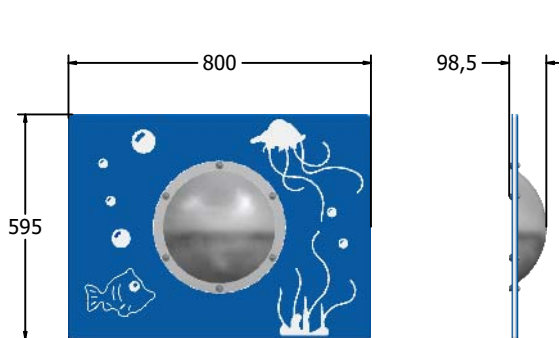

Product Information

Underwater Scene Play Panels

BS EN 1176 - Designed to British & European Standards

MATERIALS

Panels - Two Colour High Density Polyethylene (HDPE)

Dome - Shatterproof Polycarbonate

SUPPLY METHOD

Panel - Pre-assembled singular panel

FIBUBBLE6C - Underwater Scene with Cut-out and Clear Dome

FIBUBBLE6M - Underwater Scene with Mirrored Dome

*panel available with mirrored dome or cut-out with clear dome

DIMENSIONS

FIBUBBLE6M

FIBUBBLE3M

TECHNICAL

Age Range: 2+ Years
Largest Part: FIBUBBLE6M - 595 x 800 x 98.5mm
Total Weight: FIBUBBLE6M - 9kg
Surfacing: N/A

Age Range: 2+ Years
Largest Part: FIBUBBLE3M - 800 x 1200 x 172mm
Total Weight: FIBUBBLE3M - 18.5kg
Surfacing: N/A

Age Range: 2+ Years
Largest Part: FIBUBBLE6C - 595 x 800 x 98mm
Total Weight: FIBUBBLE6C - 8kg
Surfacing: N/A

Age Range: 2+ Years
Largest Part: FIBUBBLE3C - 800 x 1200 x 173mm
Total Weight: FIBUBBLE3C - 14kg
Surfacing: N/A