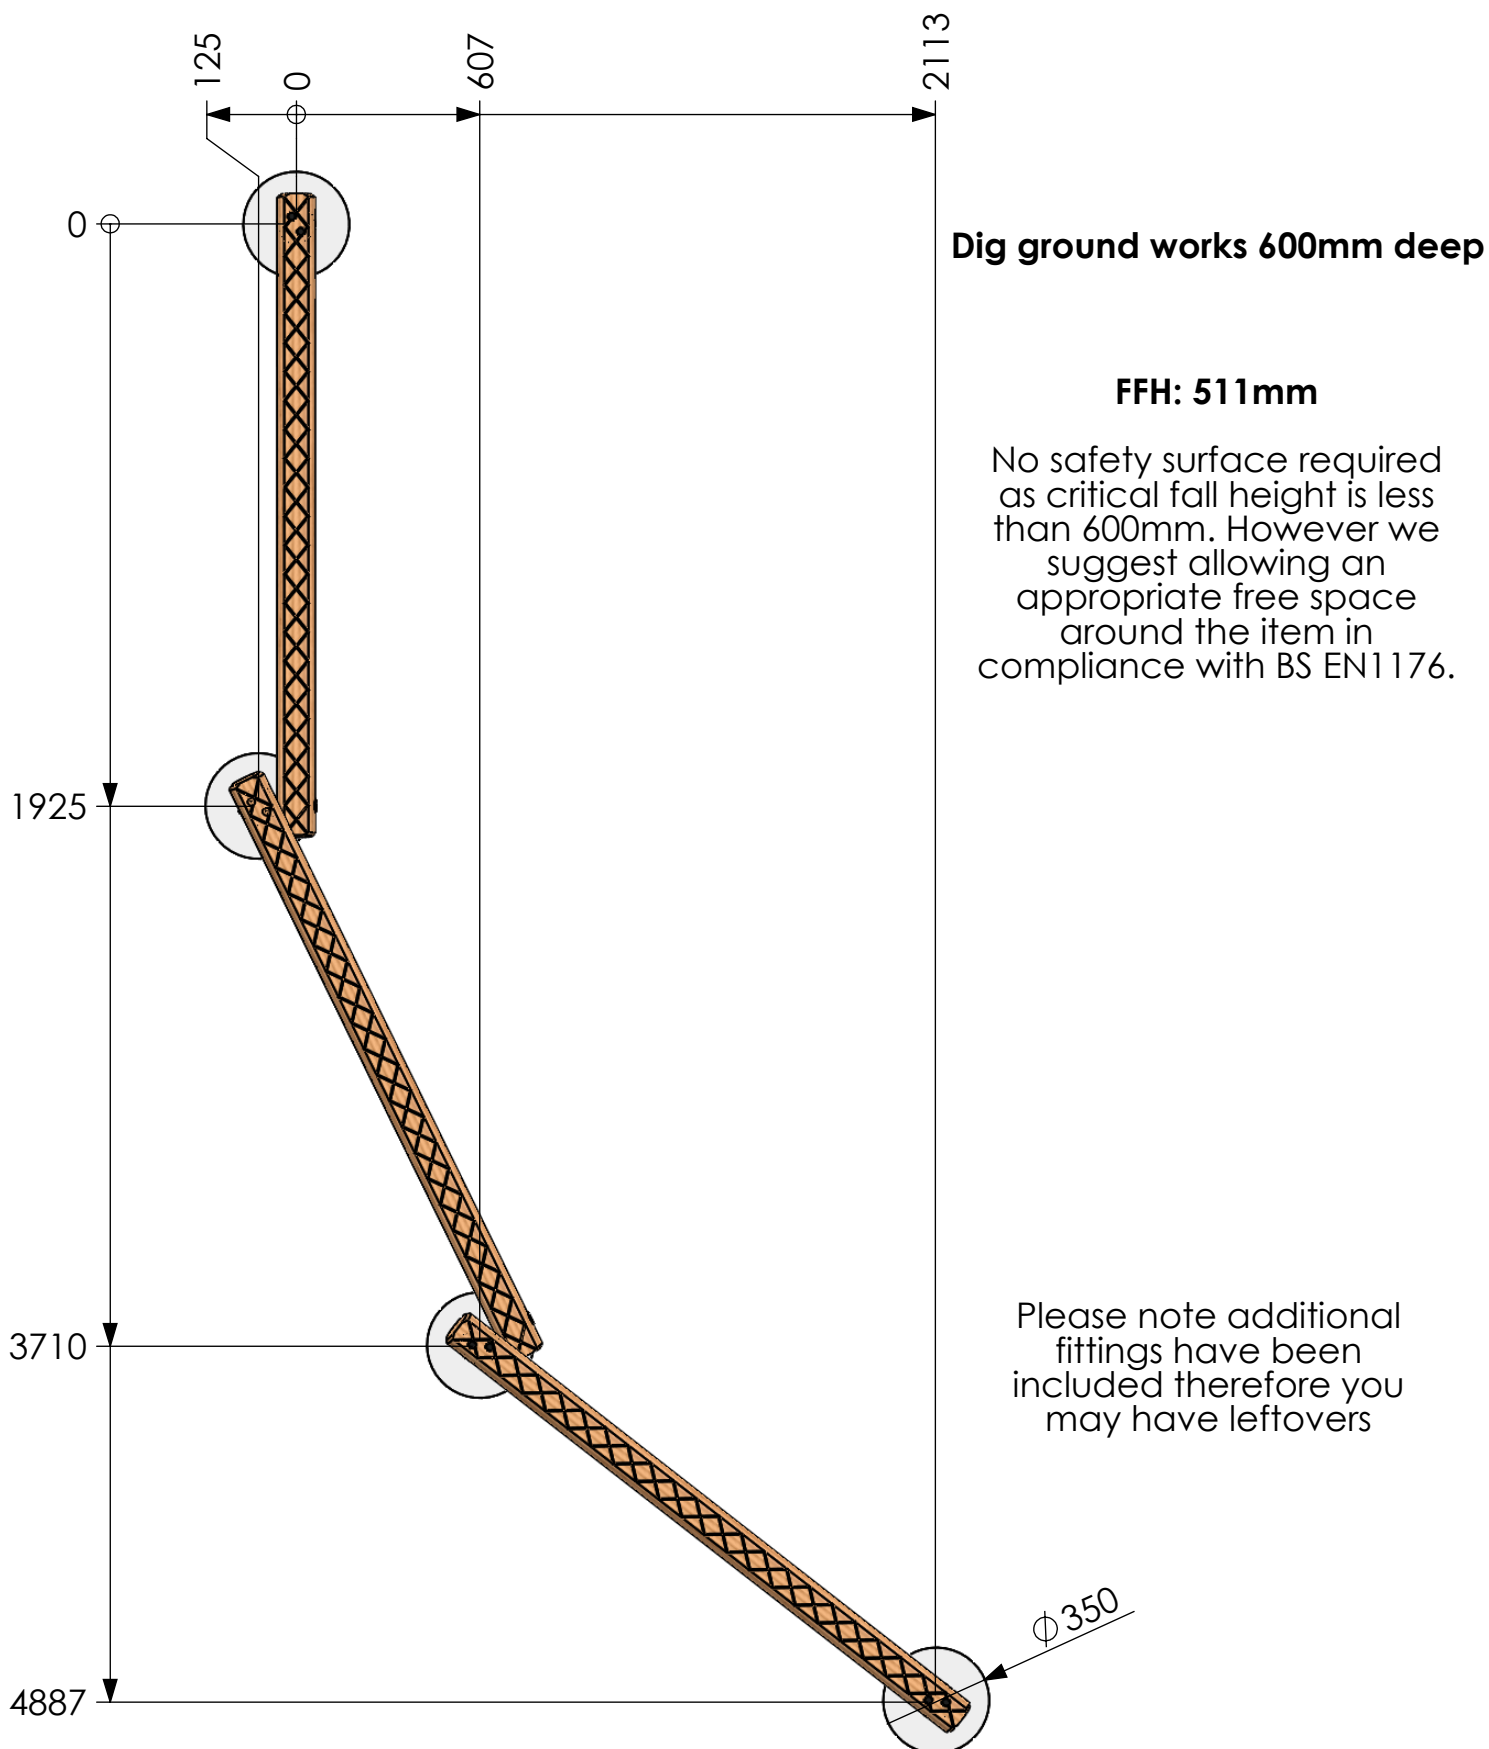

Three Bar Balance

Groundplan

This equipment for play areas is manufactured following the codes & practice outlined in the British and European standards and in so doing meets the requirements of BSEN 1176 (general safety and test methods).