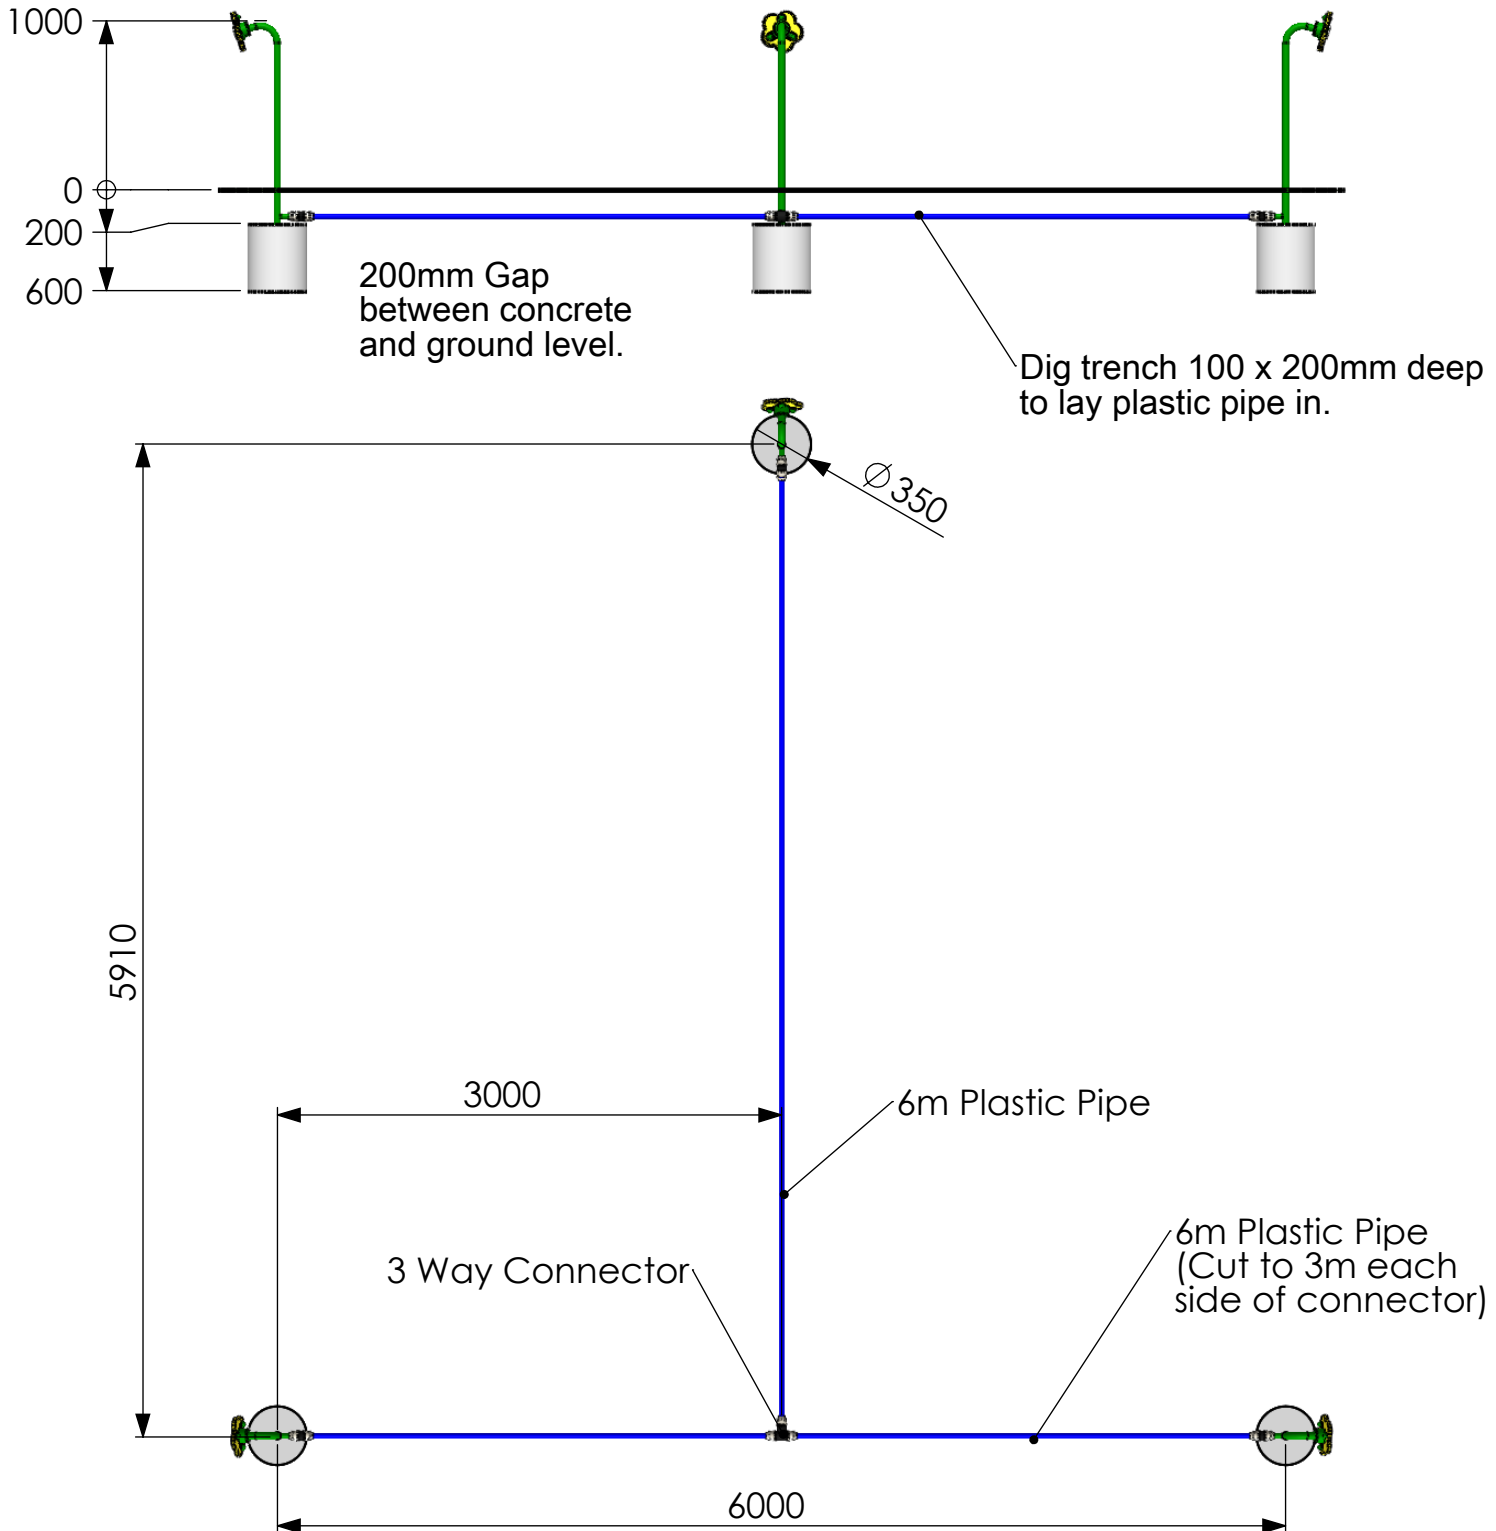

# Talk Tubes - 3 Way

## Excavation Detail

This equipment for play areas is manufactured following the codes & practice outlined in the British and European standards and in so doing meets the requirements of BSEN 1176 (general safety and test methods).