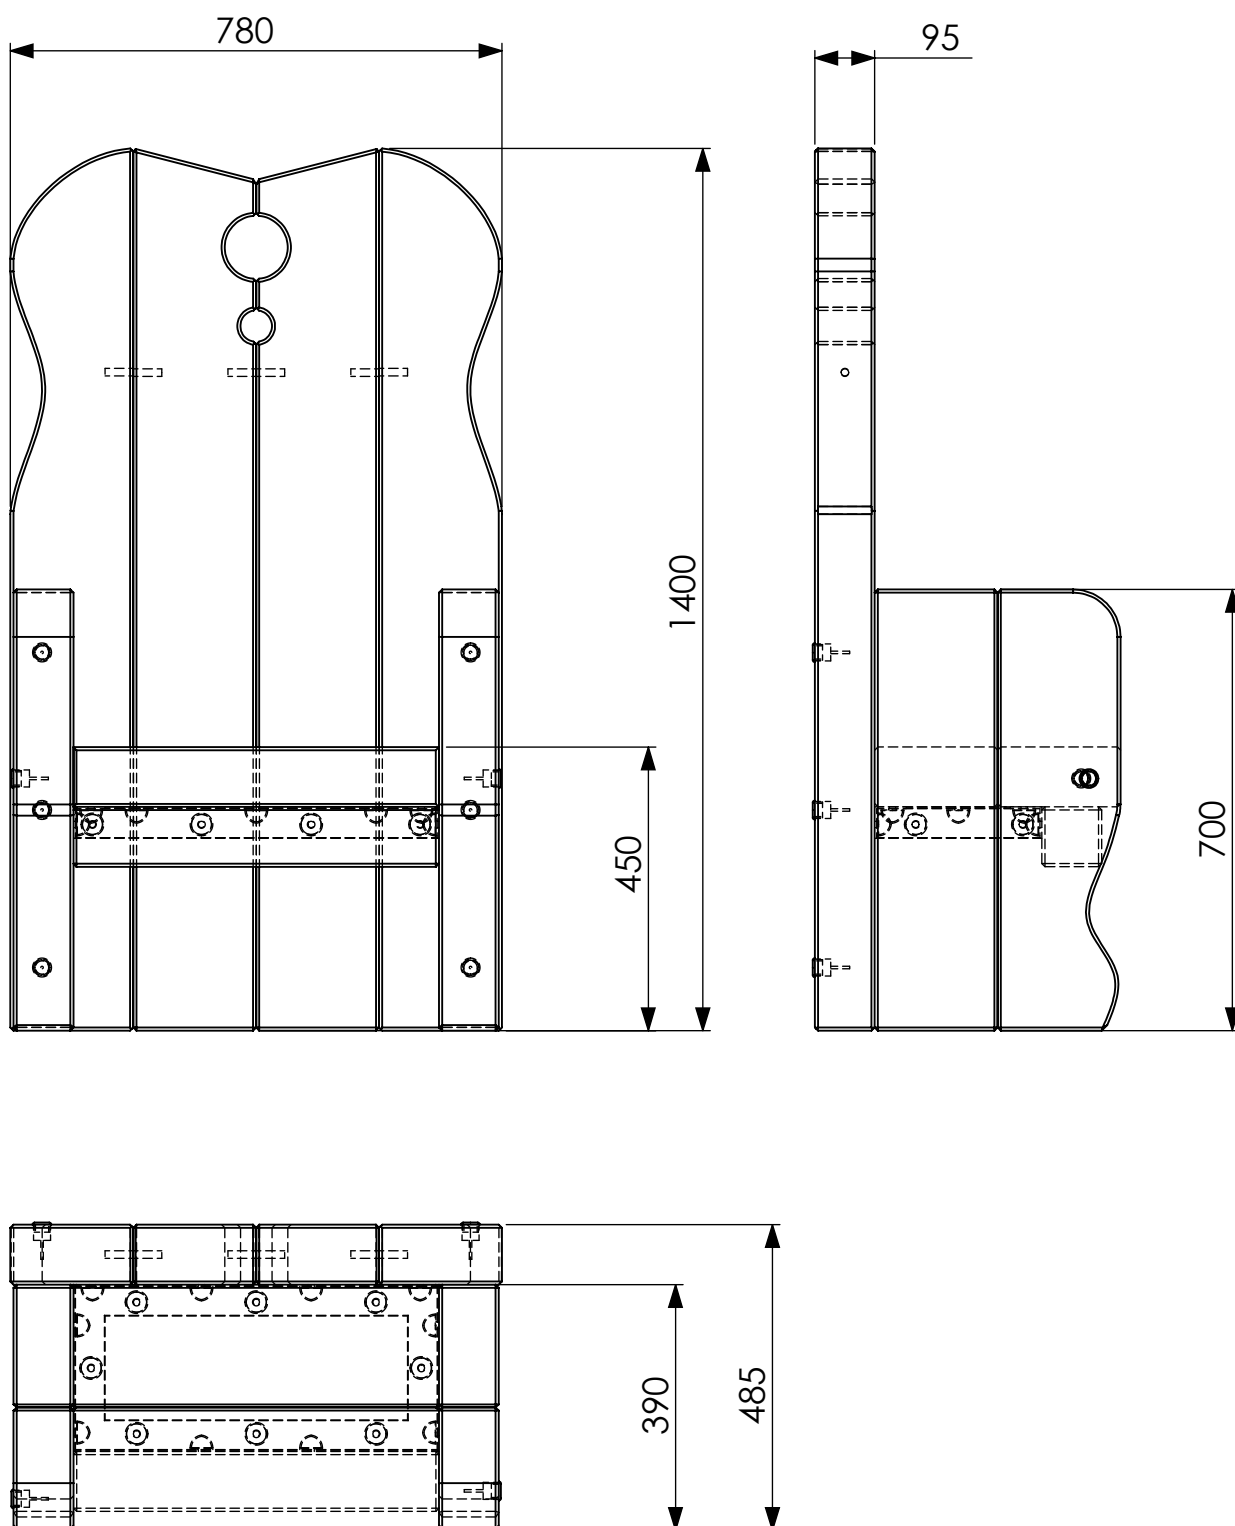

# Story Telling Area

## Story Telling Chair Dimensions

**Assembled before despatched.**

This equipment for play areas is manufactured following the codes & practice outlined in the British and European standards and in so doing meets the requirements of BSEN 1176 (general safety and test methods).