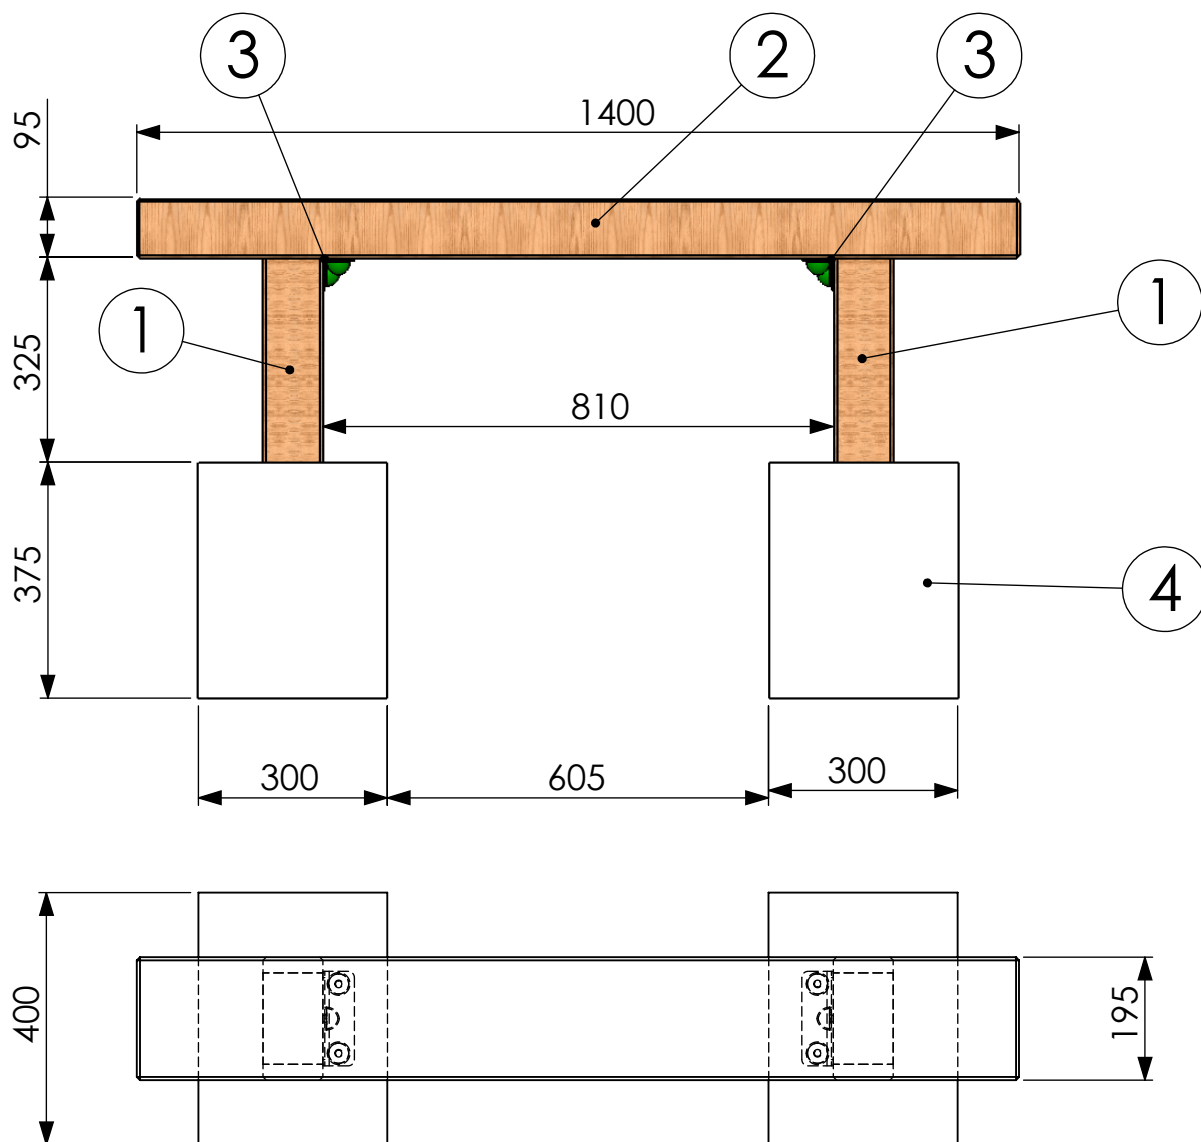

Story Telling Area

1.4m Sleeper Bench

3no. 1.4m Benches required

This equipment for play areas is manufactured following the codes & practice outlined in the British and European standards and in so doing meets the requirements of BSEN 1176 (general safety and test methods).