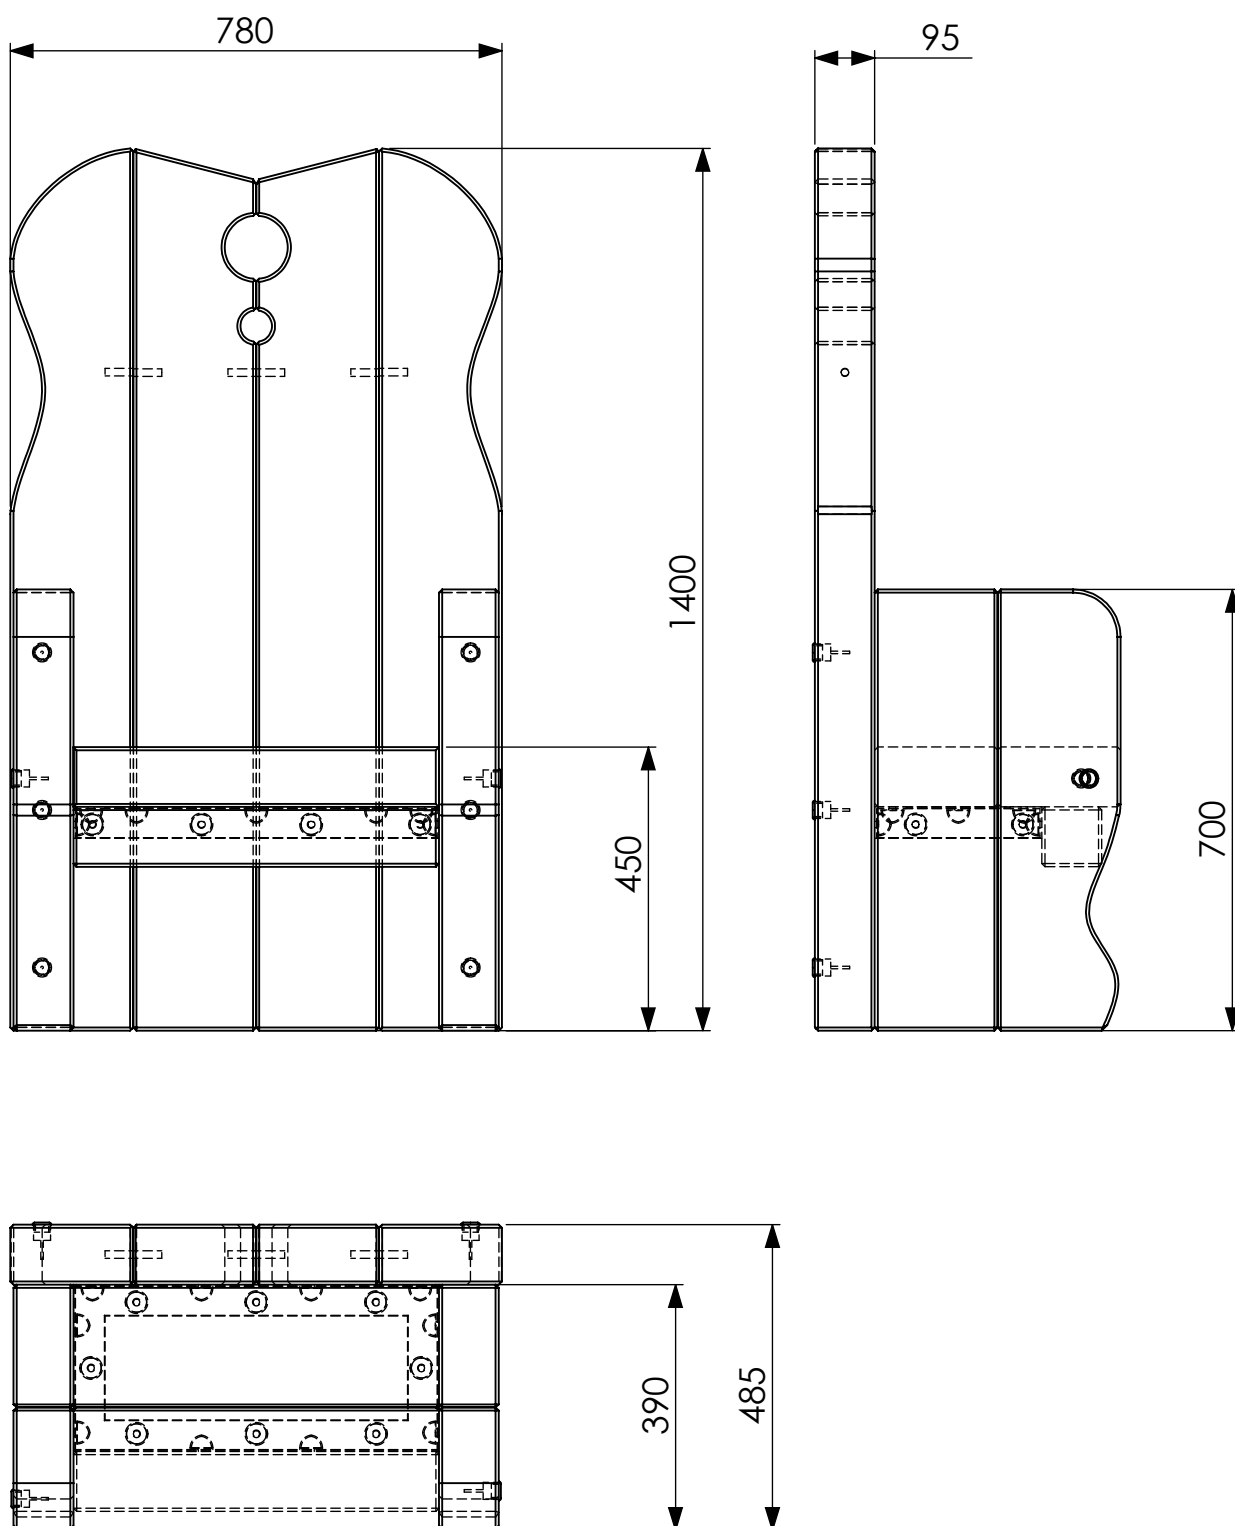

Story Telling Area

Story Telling Chair Dimensions

Assembled before despatched.

This equipment for play areas is manufactured following the codes & practice outlined in the British and European standards and in so doing meets the requirements of BSEN 1176 (general safety and test methods).