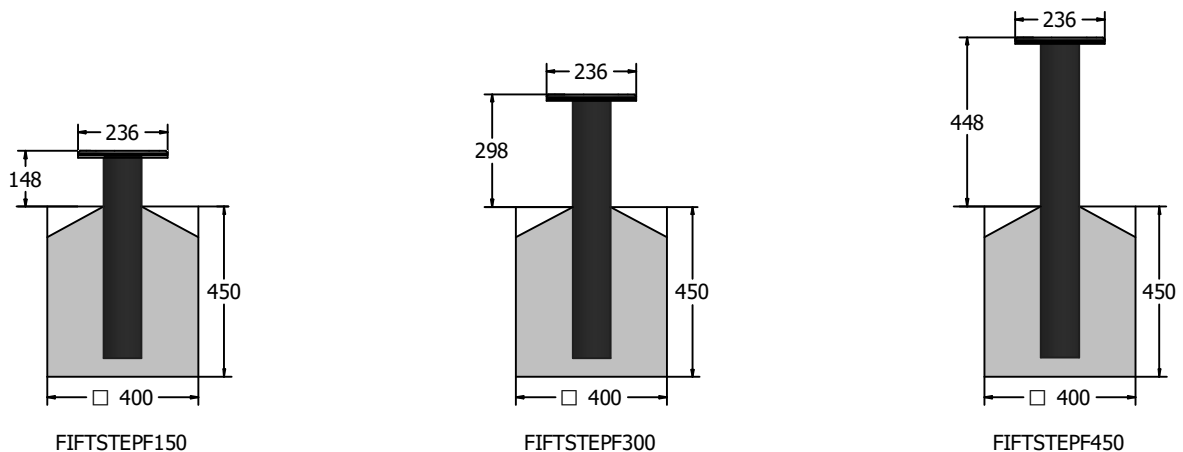

## Stepping Flower

BS EN 1176 - Designed to British & European Standards

## DIMENSIONS

## TECHNICAL

**Age Range:** 4+ Years  
**Largest Part:** FIFTSTEPF150 - 548 x  $\phi$ 236mm  
**Total Weight:** FIFTSTEPF150 - 4.2kg Approx.  
**Surfacing:** N/A

**Age Range:** 4+ Years  
**Largest Part:** FIFTSTEPF300 - 700 x  $\phi$ 236mm  
**Total Weight:** FIFTSTEPF300 - 5.1kg Approx.  
**Surfacing:** N/A

**Age Range:** 4+ Years  
**Largest Part:** FIFTSTEPF450 - 850 x  $\phi$ 236mm  
**Total Weight:** FIFTSTEPF450 - 6kg Approx.  
**Surfacing:** N/A