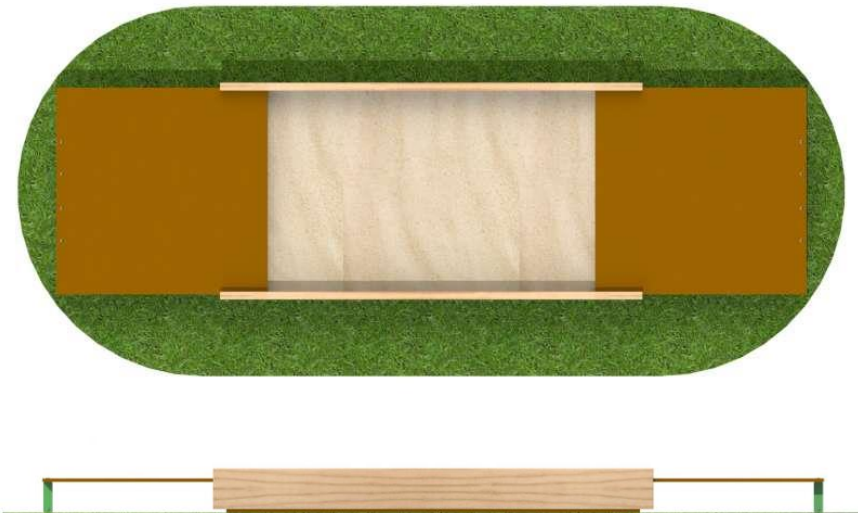

General Dimensions Standard Sandpit

Opened Size - 4260 x 1230 x 239mm

Closed Size - 2400 x 1230 x 239mm