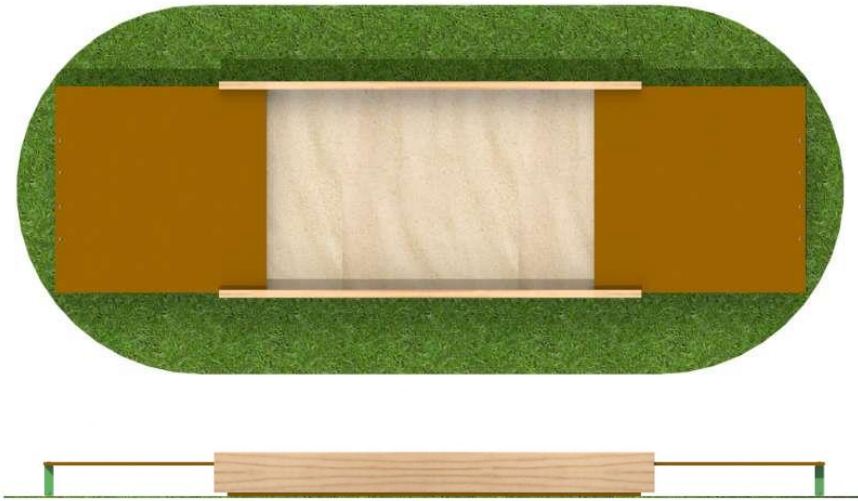

General Dimensions Standard Sandpit

Opened Size - 4260 x 1230 x 239mm

Closed Size - 2400 x 1230 x 239mm