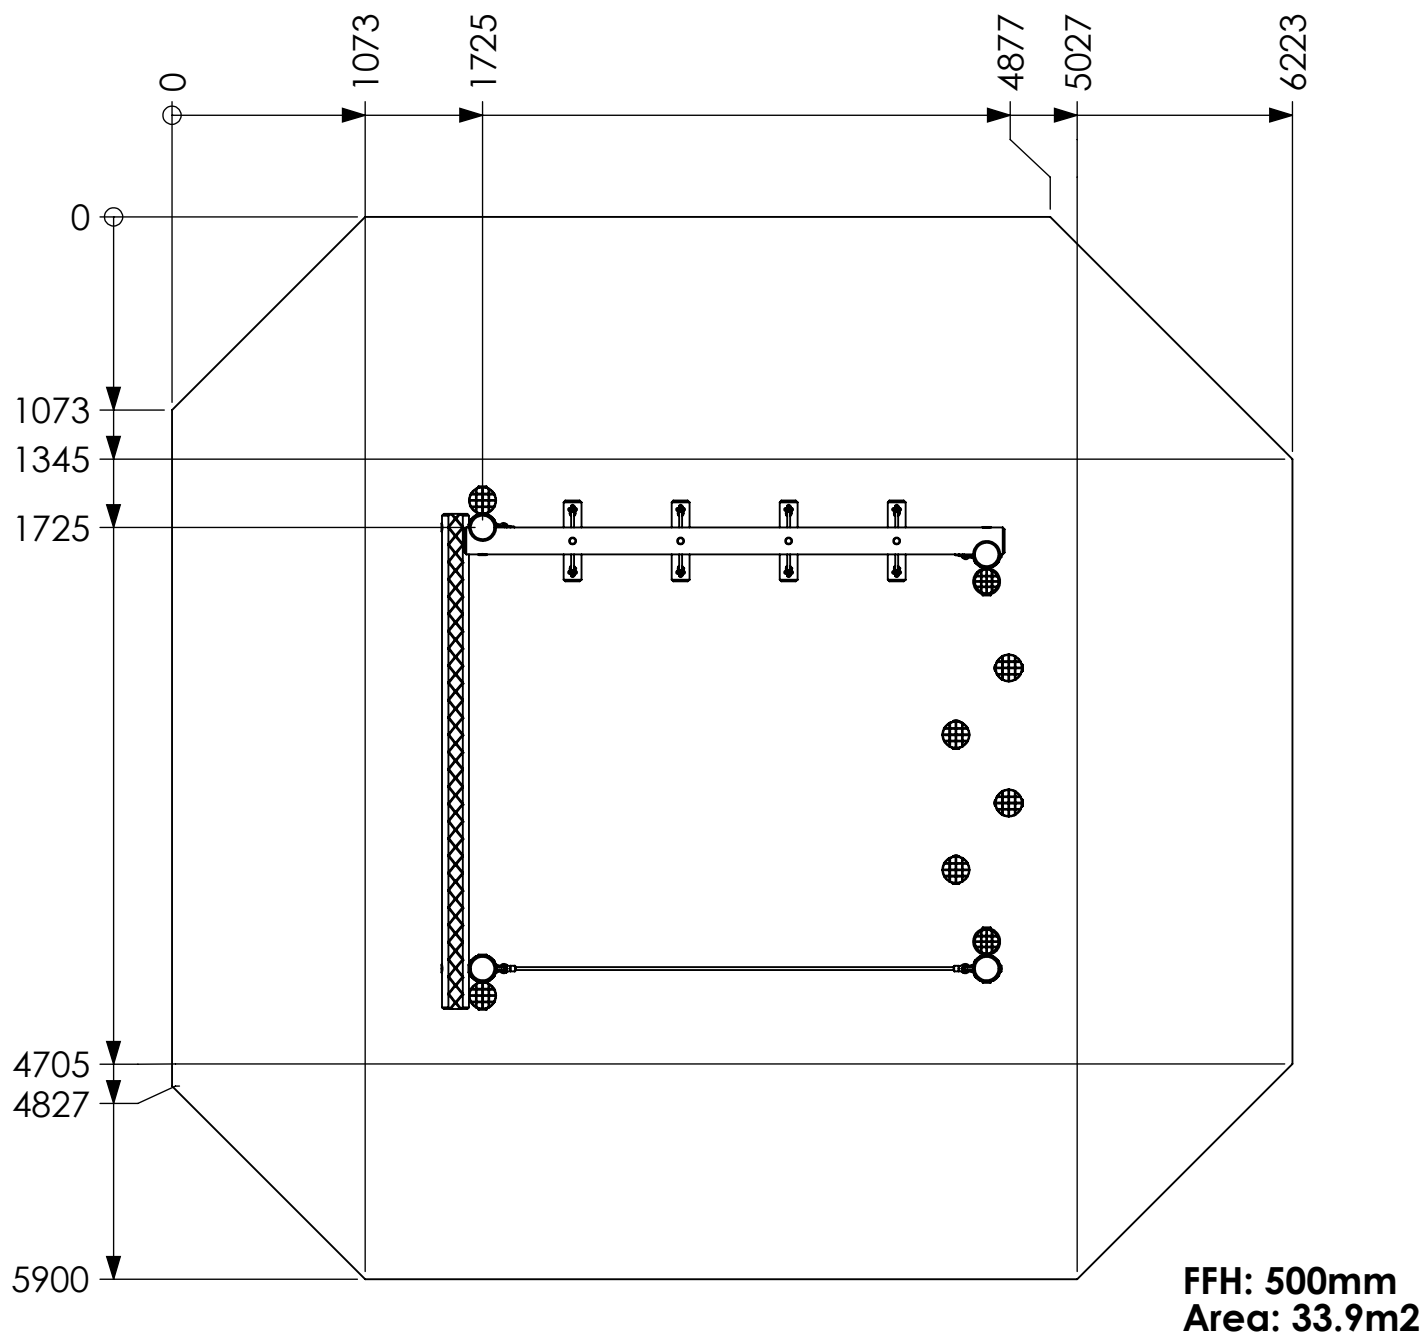

Surfacing Detail

This equipment for play areas is manufactured following the codes & practice outlined in the British and European standards and in so doing meets the requirements of BSEN 1176 (general safety and test methods).