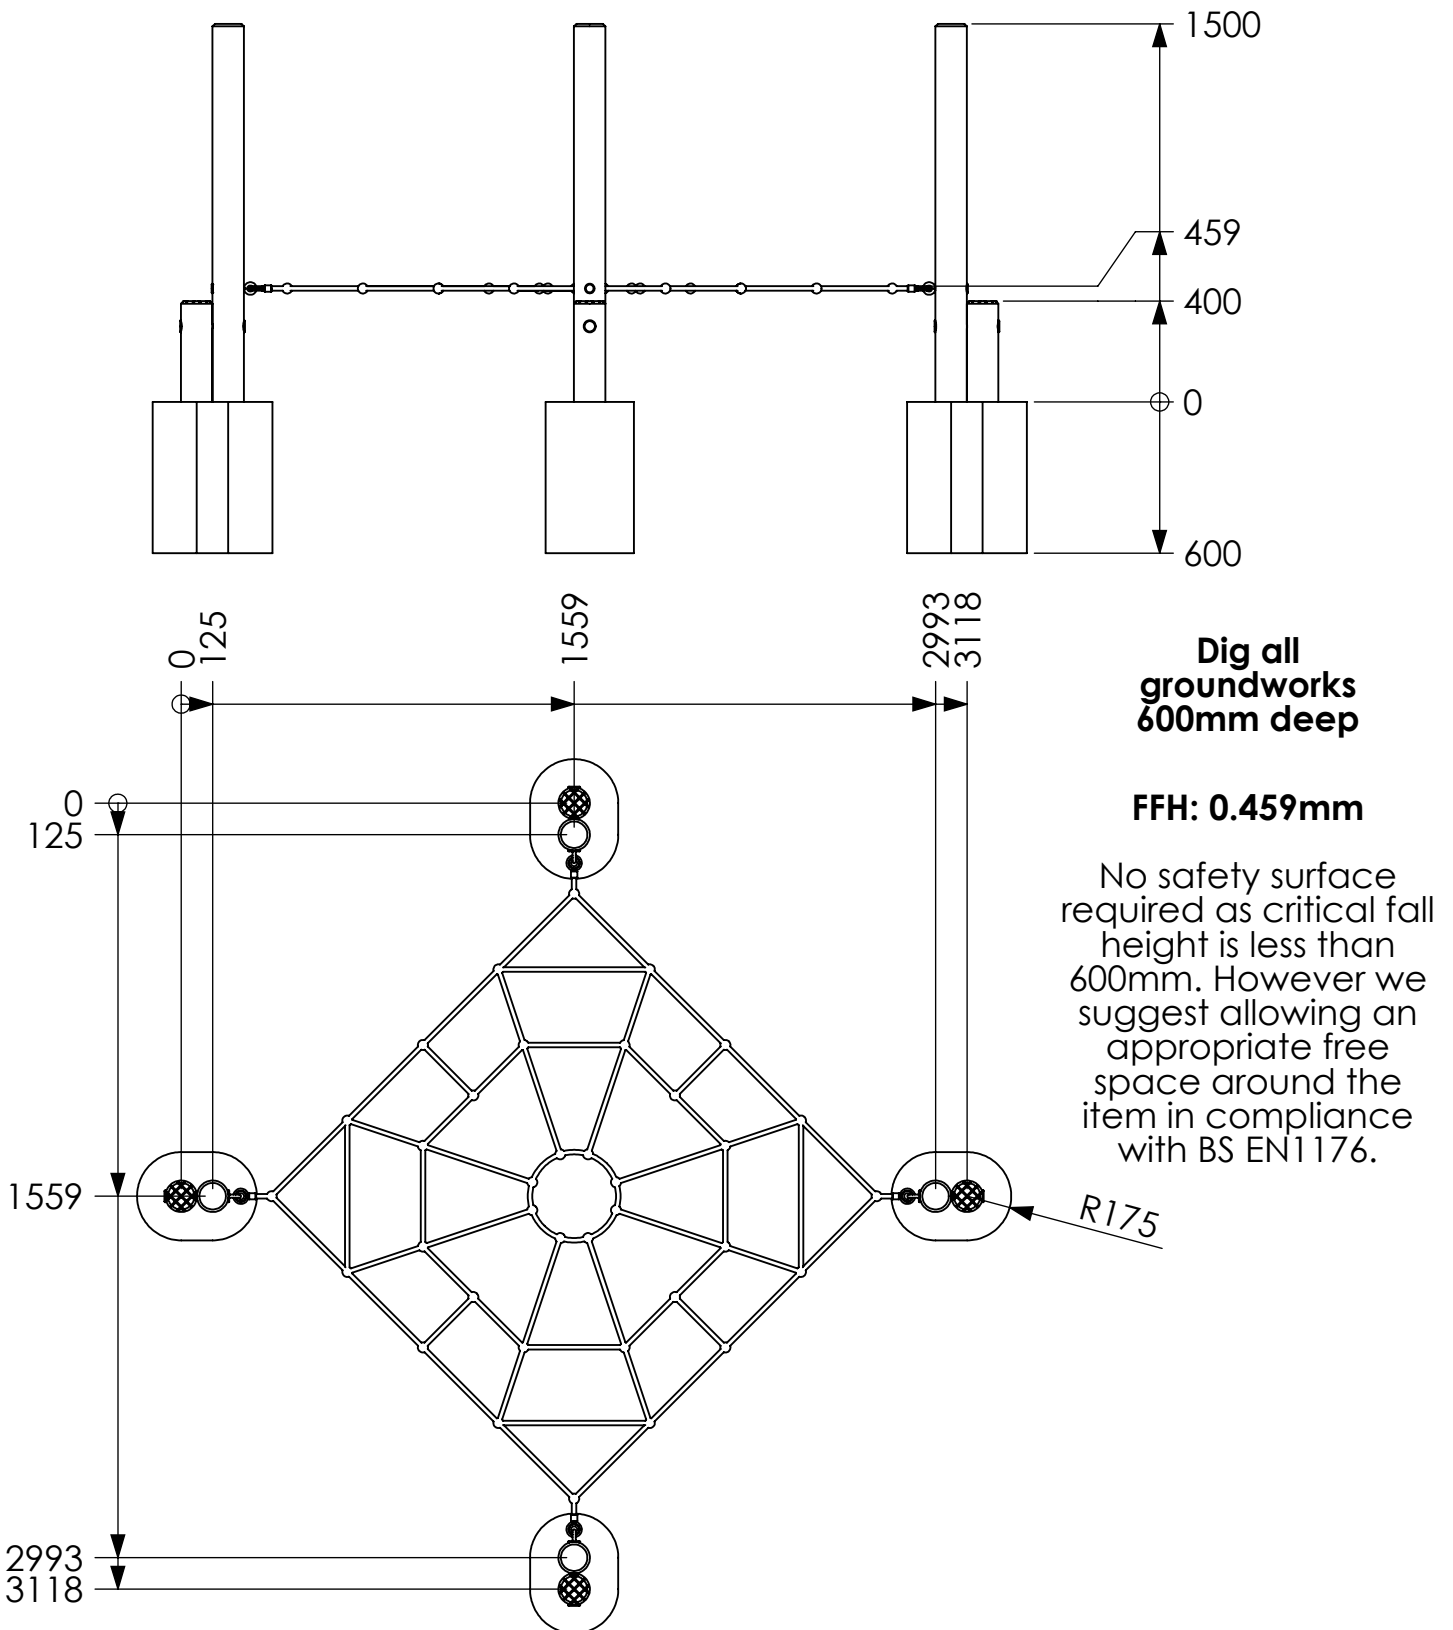

Spider Web Net

Excavation Detail

This equipment for play areas is manufactured following the codes & practice outlined in the British and European standards and in so doing meets the requirements of BSEN 1176 (general safety and test methods).