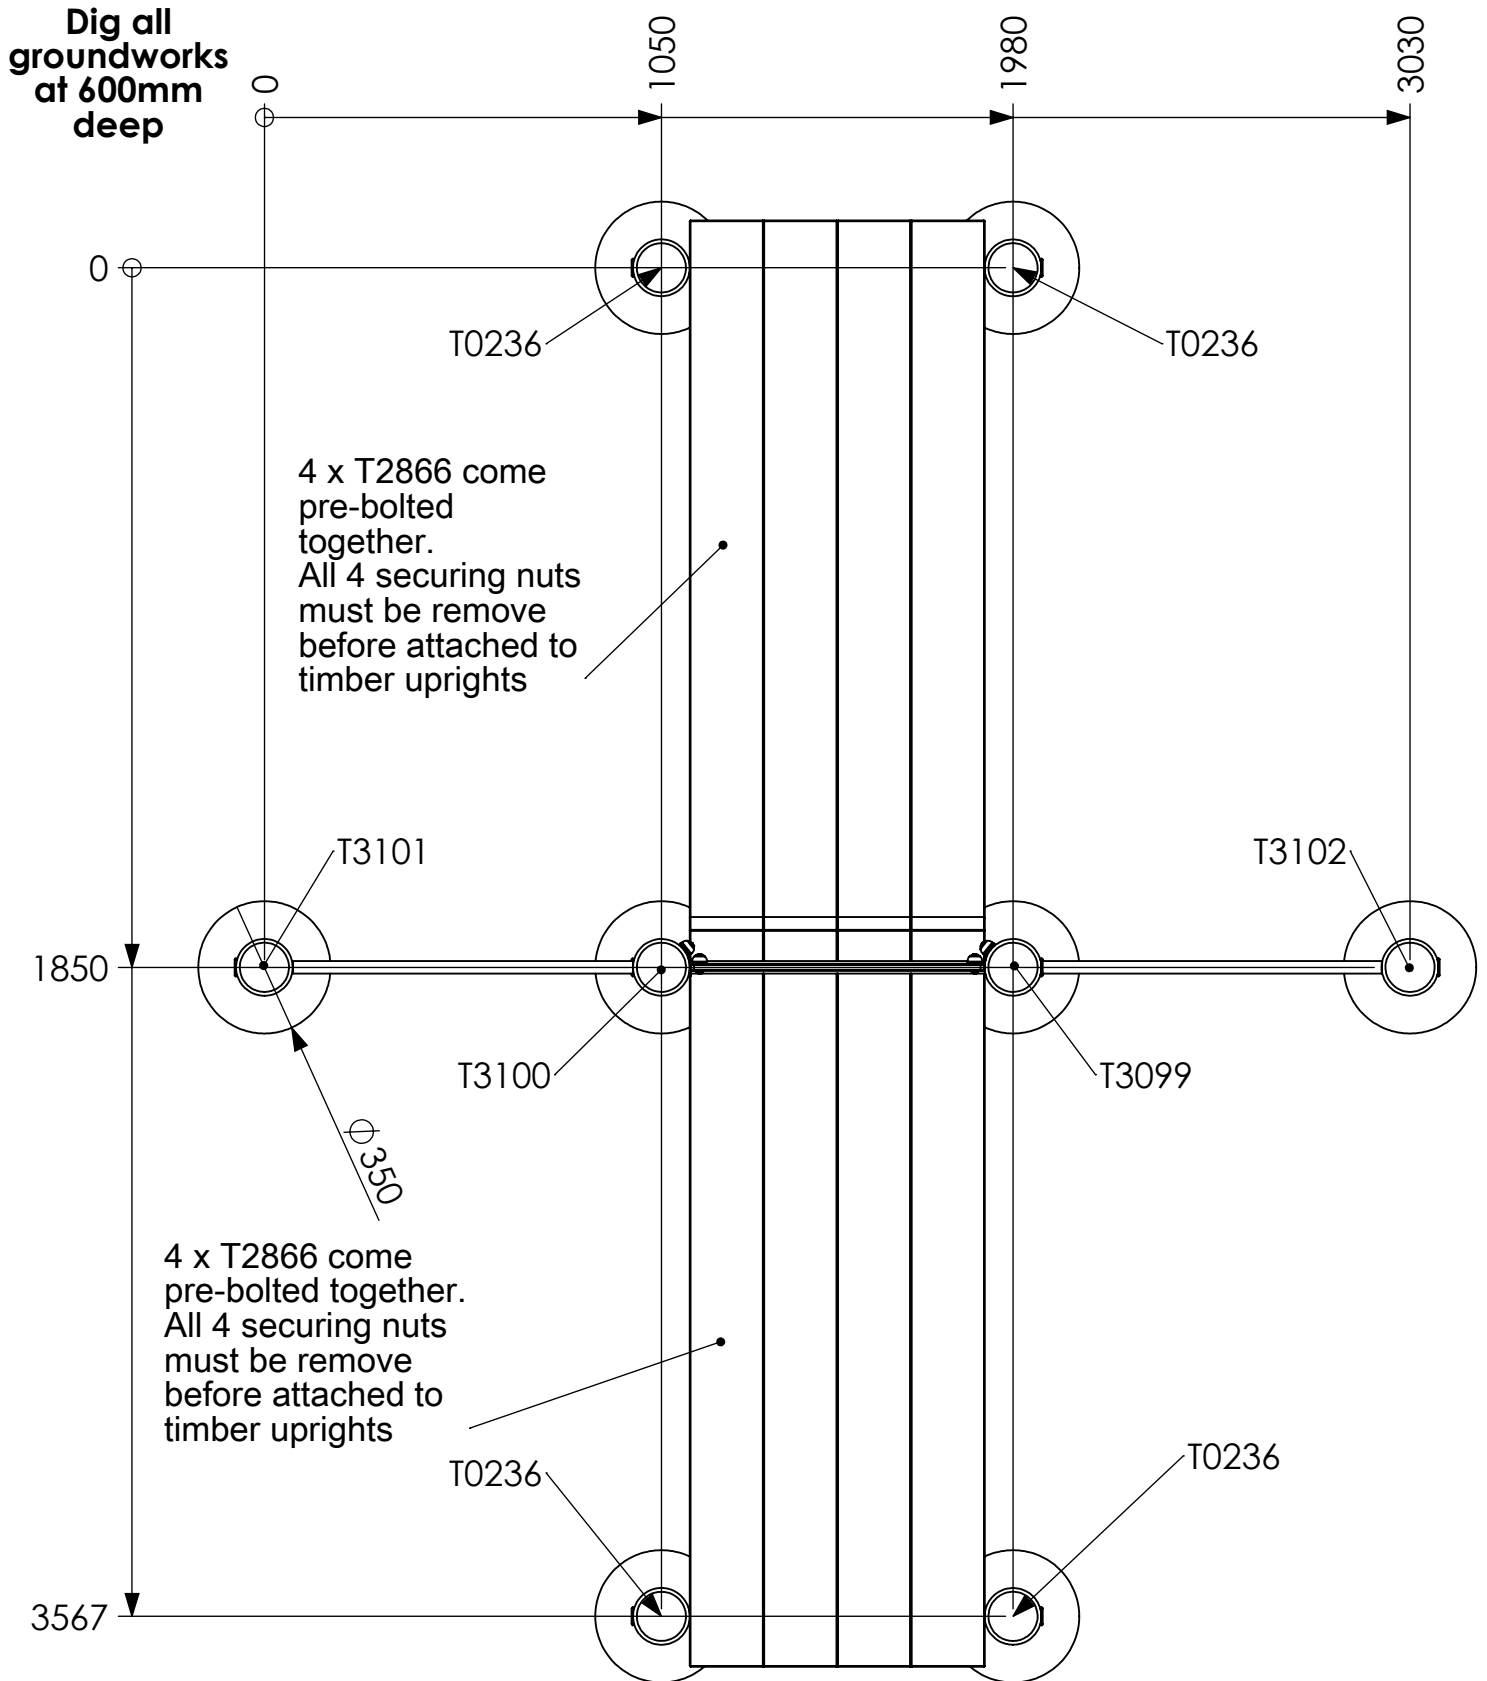

# Pull Up Station

## Excavation Detail

This equipment for play areas is manufactured following the codes & practice outlined in the British and European standards and in so doing meets the requirements of BSEN 1176 (general safety and test methods).