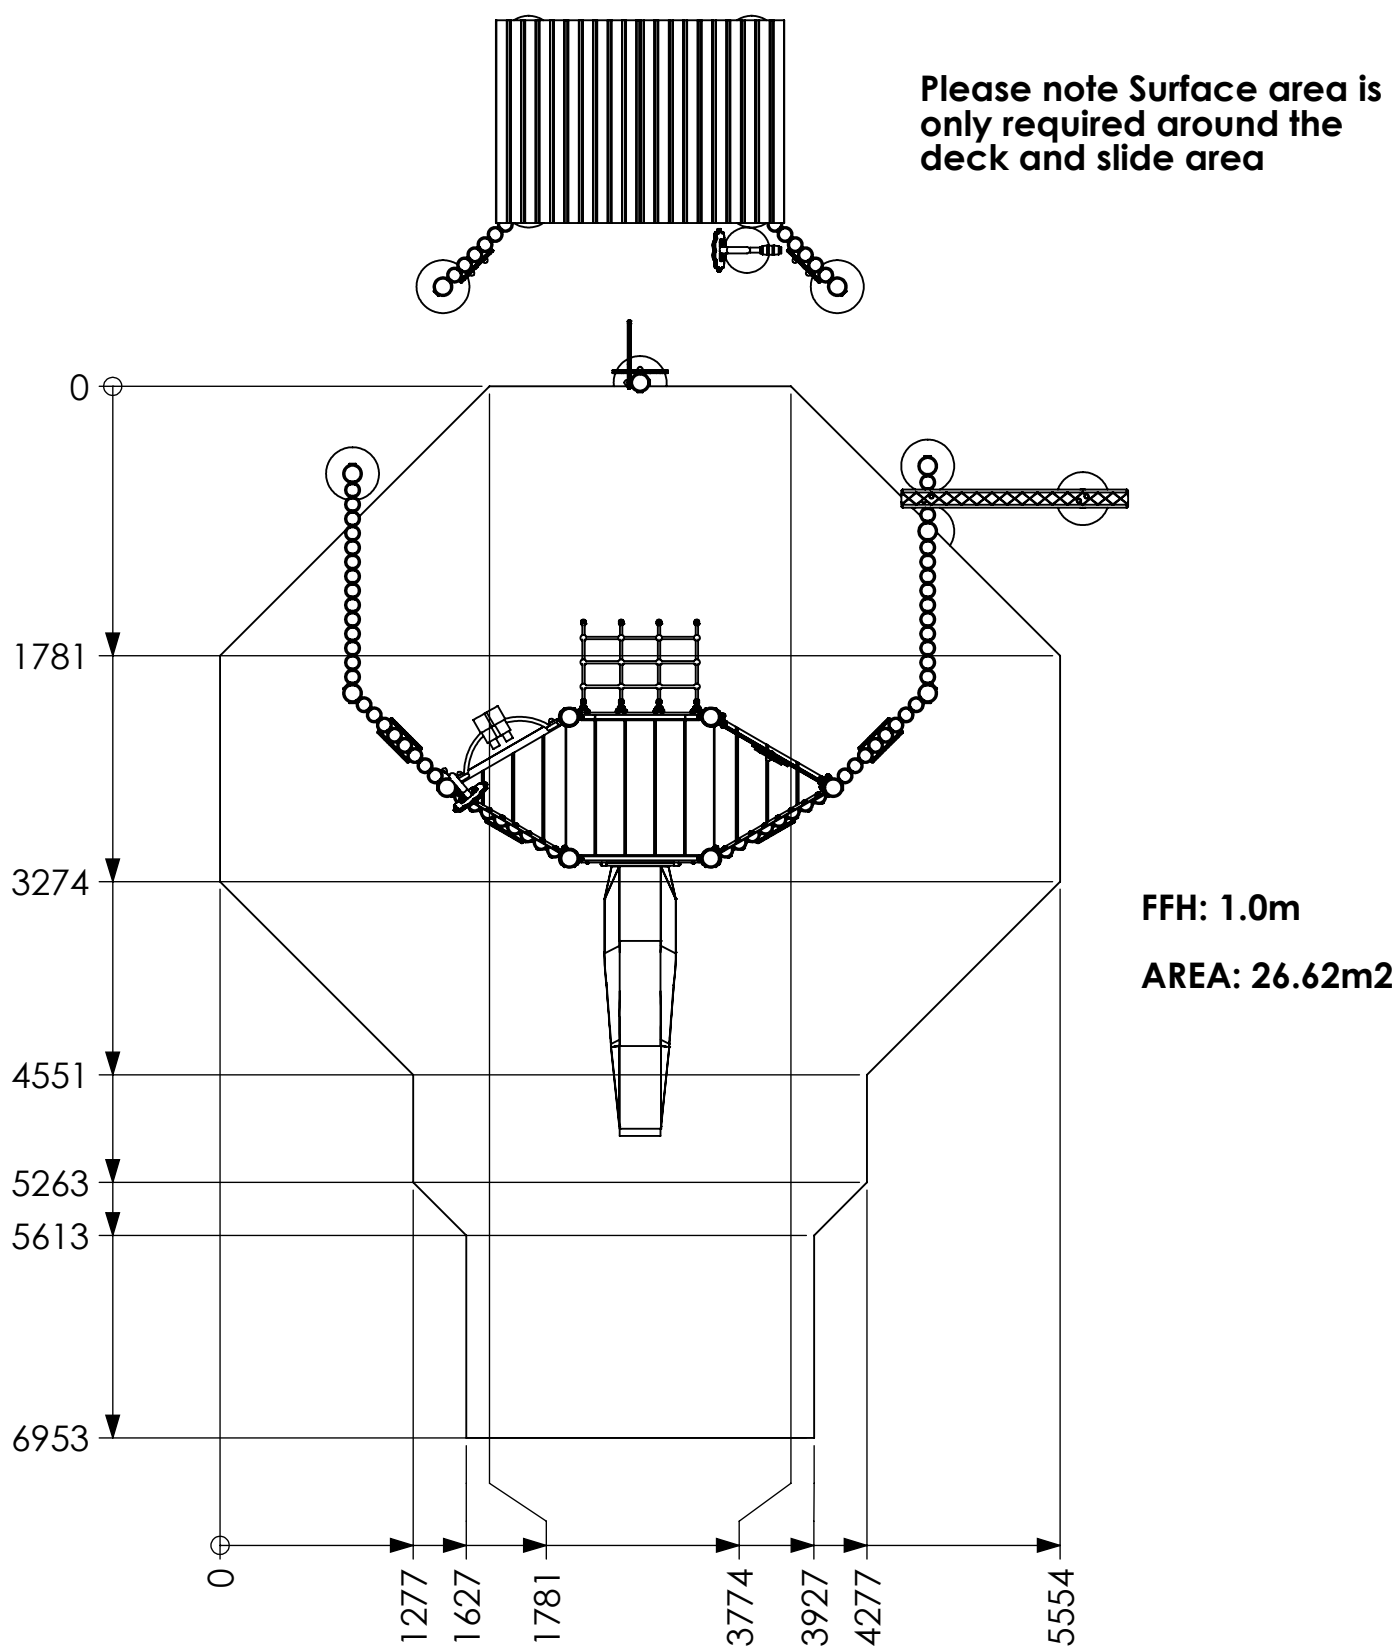

Pirate Ship

Surfacing

This equipment for play areas is manufactured following the codes & practice outlined in the British and European standards and in so doing meets the requirements of BSEN 1176 (general safety and test methods).