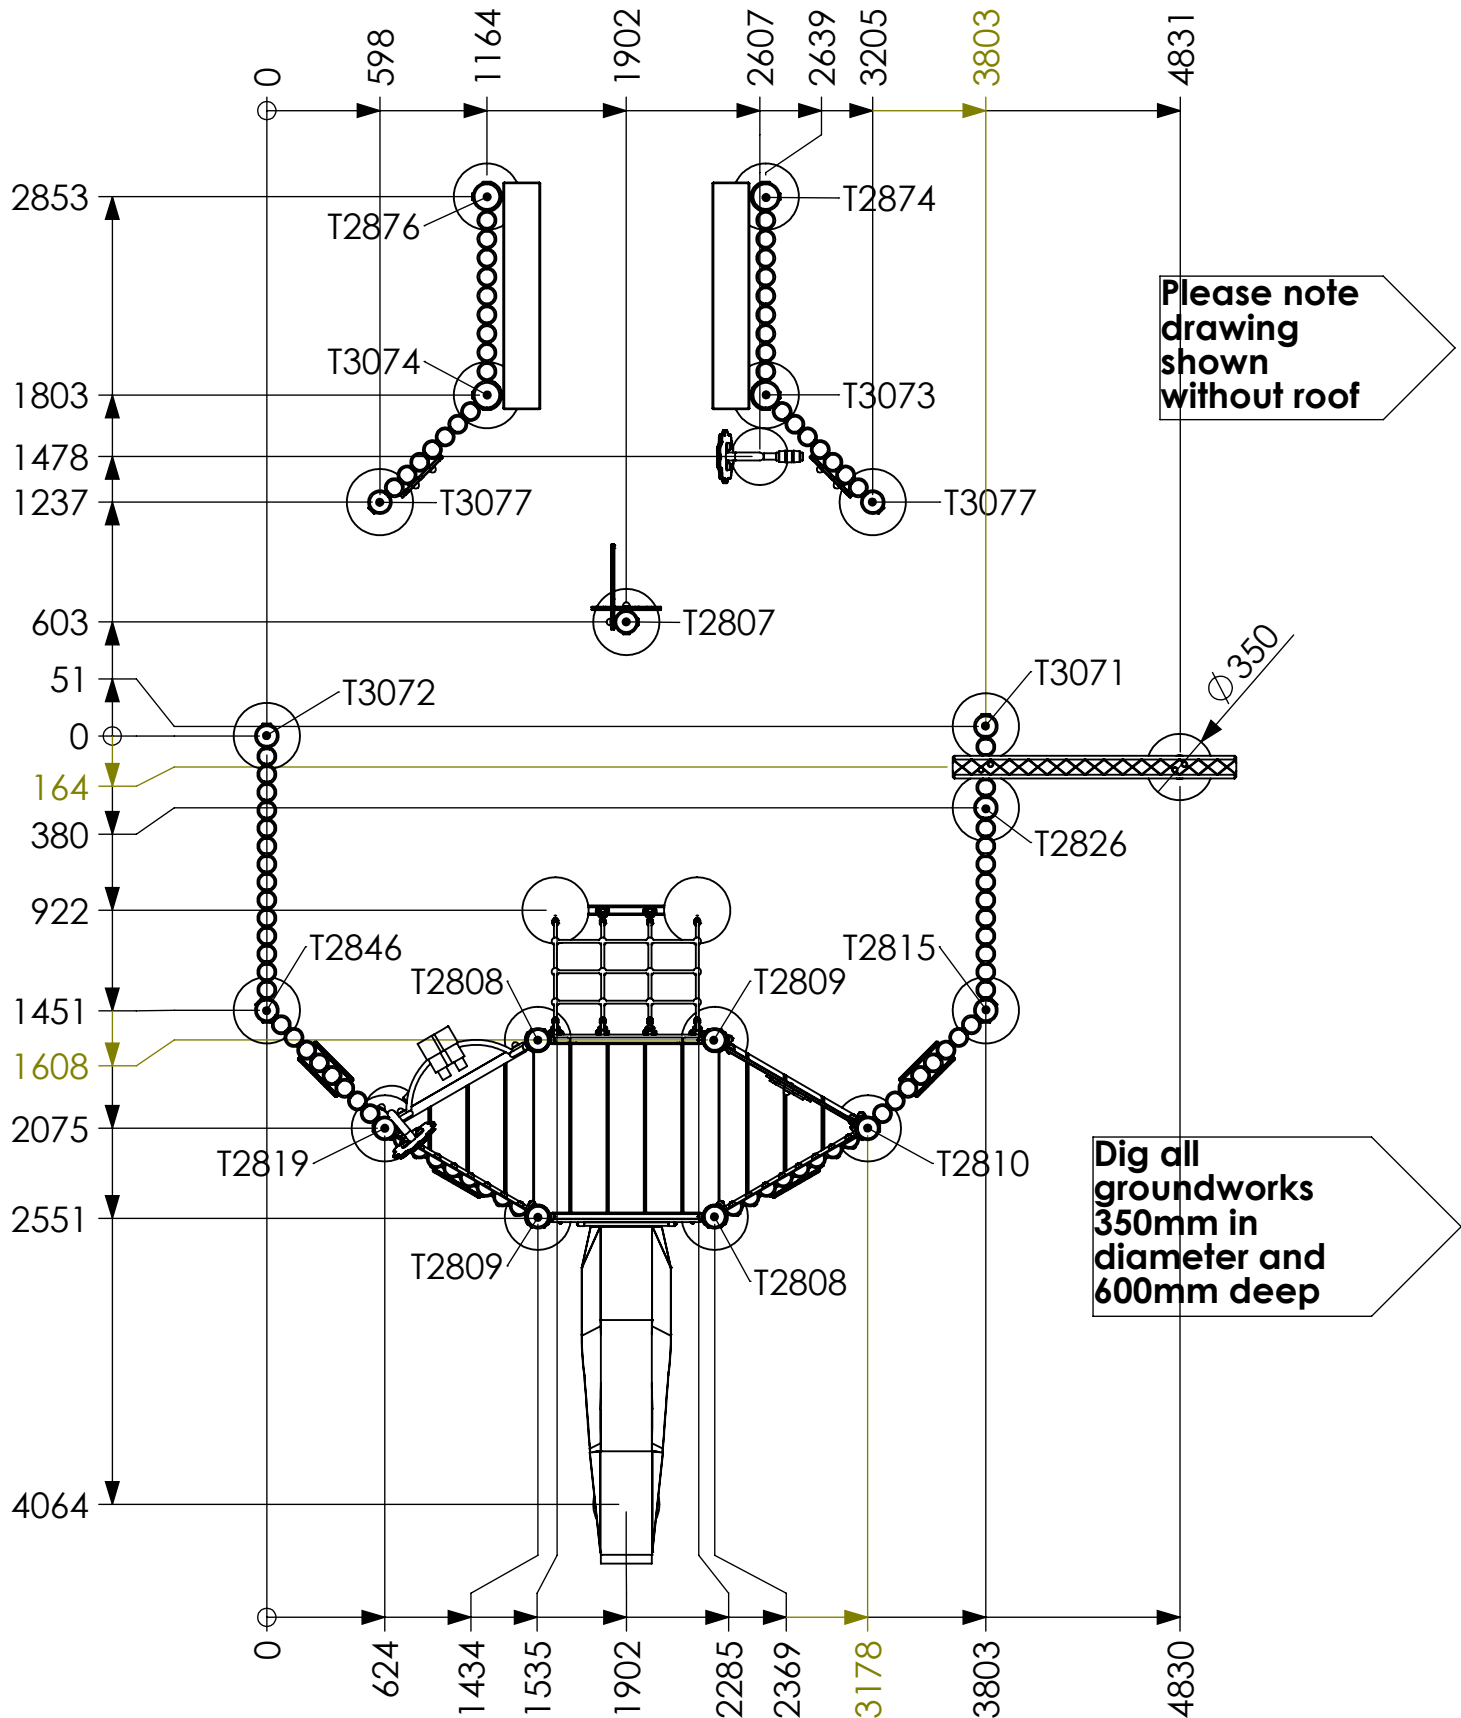

# Pirate Ship

## Excavation Detail

This equipment for play areas is manufactured following the codes & practice outlined in the British and European standards and in so doing meets the requirements of BSEN 1176 (general safety and test methods).