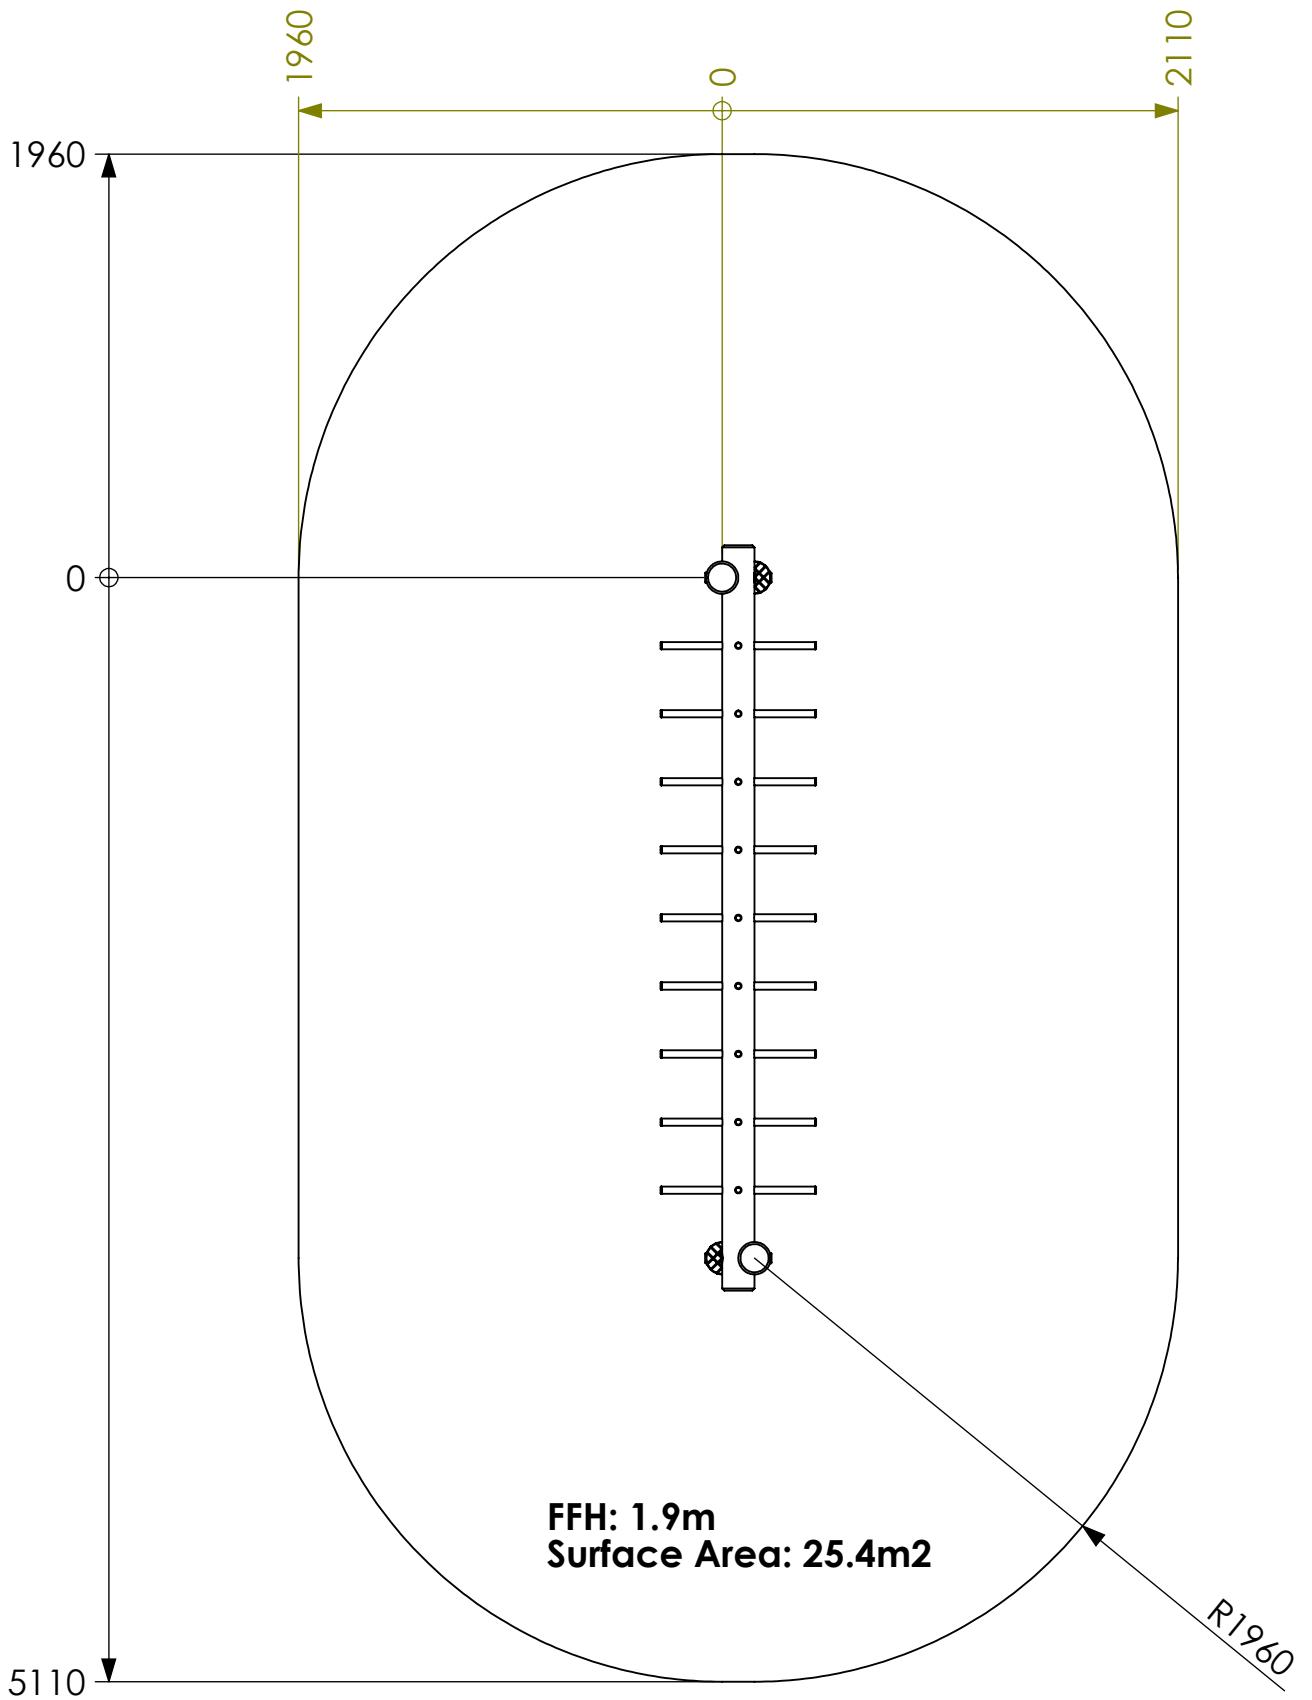

## Surfacing Detail

This equipment for play areas is manufactured following the codes & practice outlined in the British and European standards and in so doing meets the requirements of BSEN 1176 (general safety and test methods).