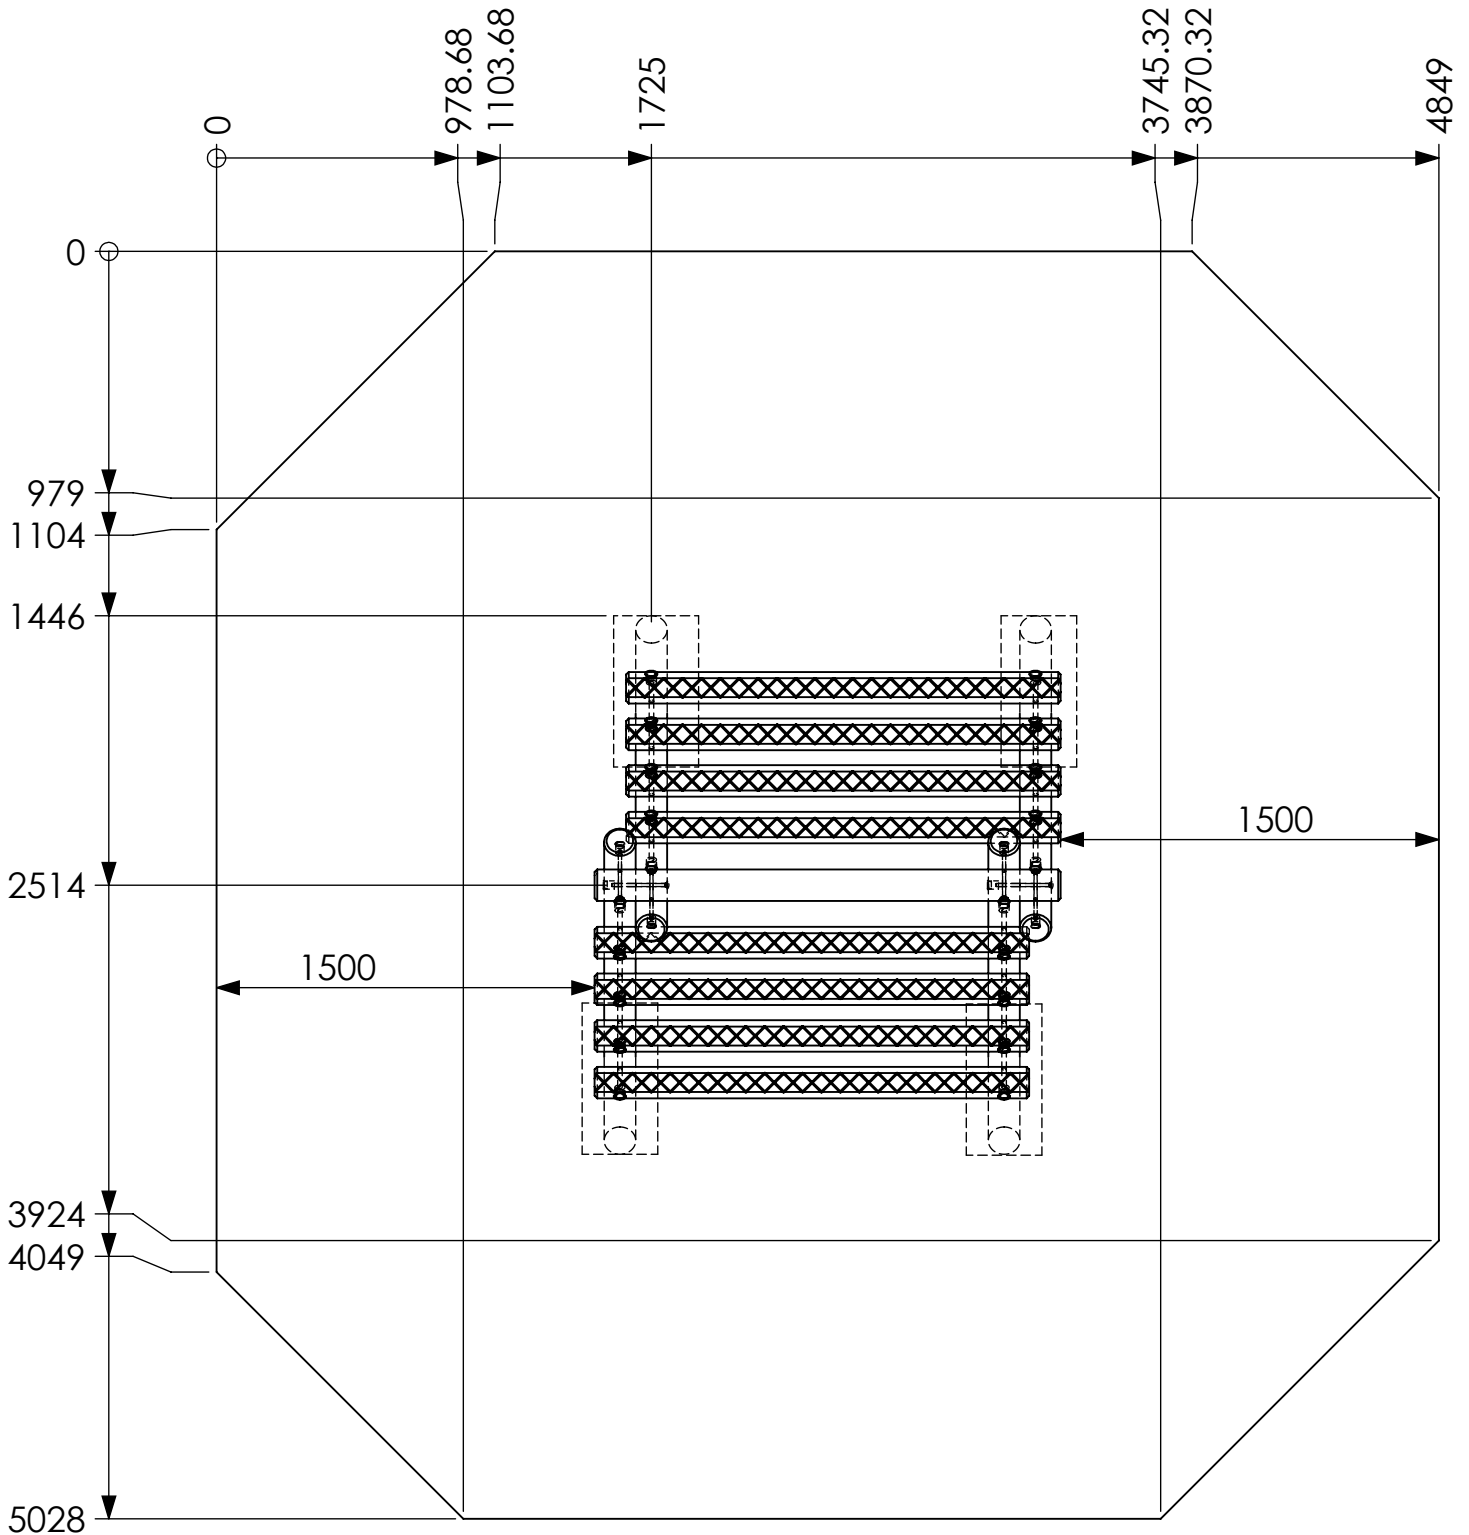

Log Climber Low

Surfacing Detail

FFH = 1.5m

Area = 22.25m

This equipment for play areas is manufactured following the codes & practice outlined in the British and European standards and in so doing meets the requirements of BSEN 1176 (general safety and test methods).