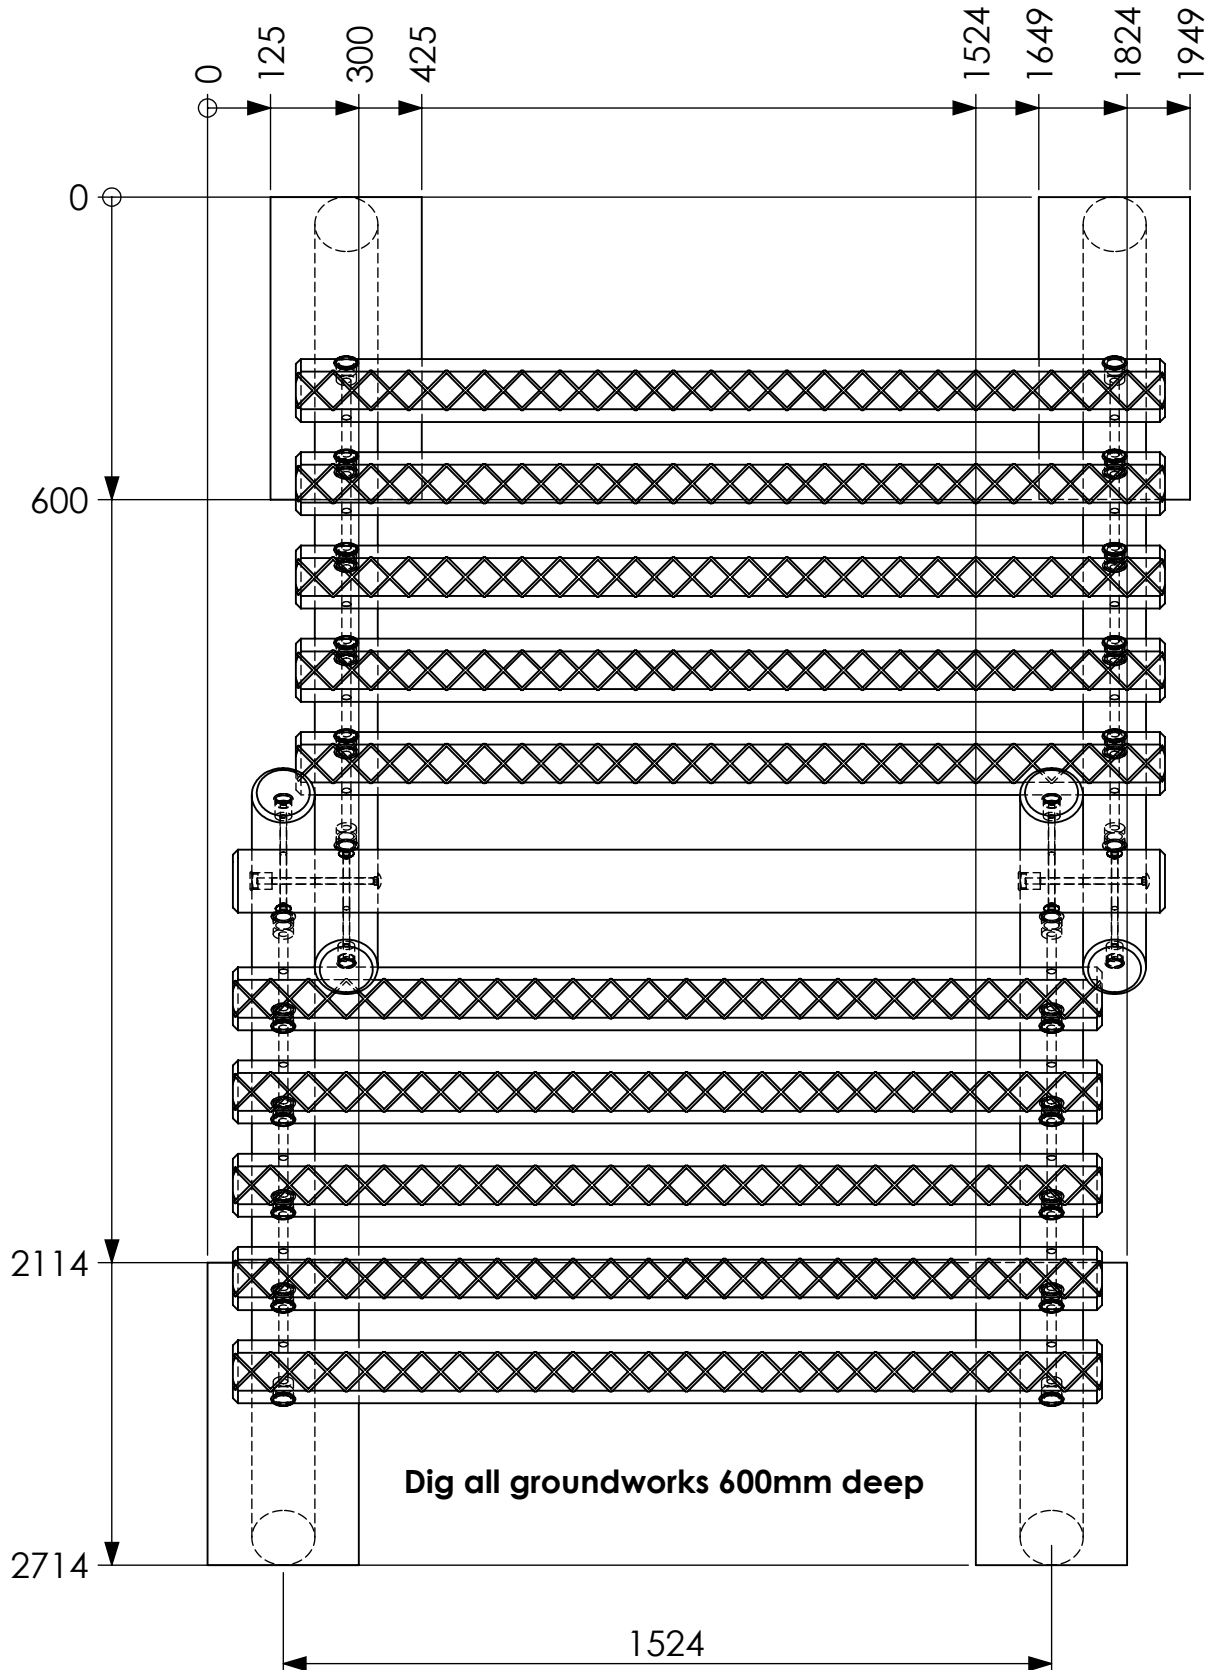

# Log Climber High

## Excavation Detail

This equipment for play areas is manufactured following the codes & practice outlined in the British and European standards and in so doing meets the requirements of BSEN 1176 (general safety and test methods).