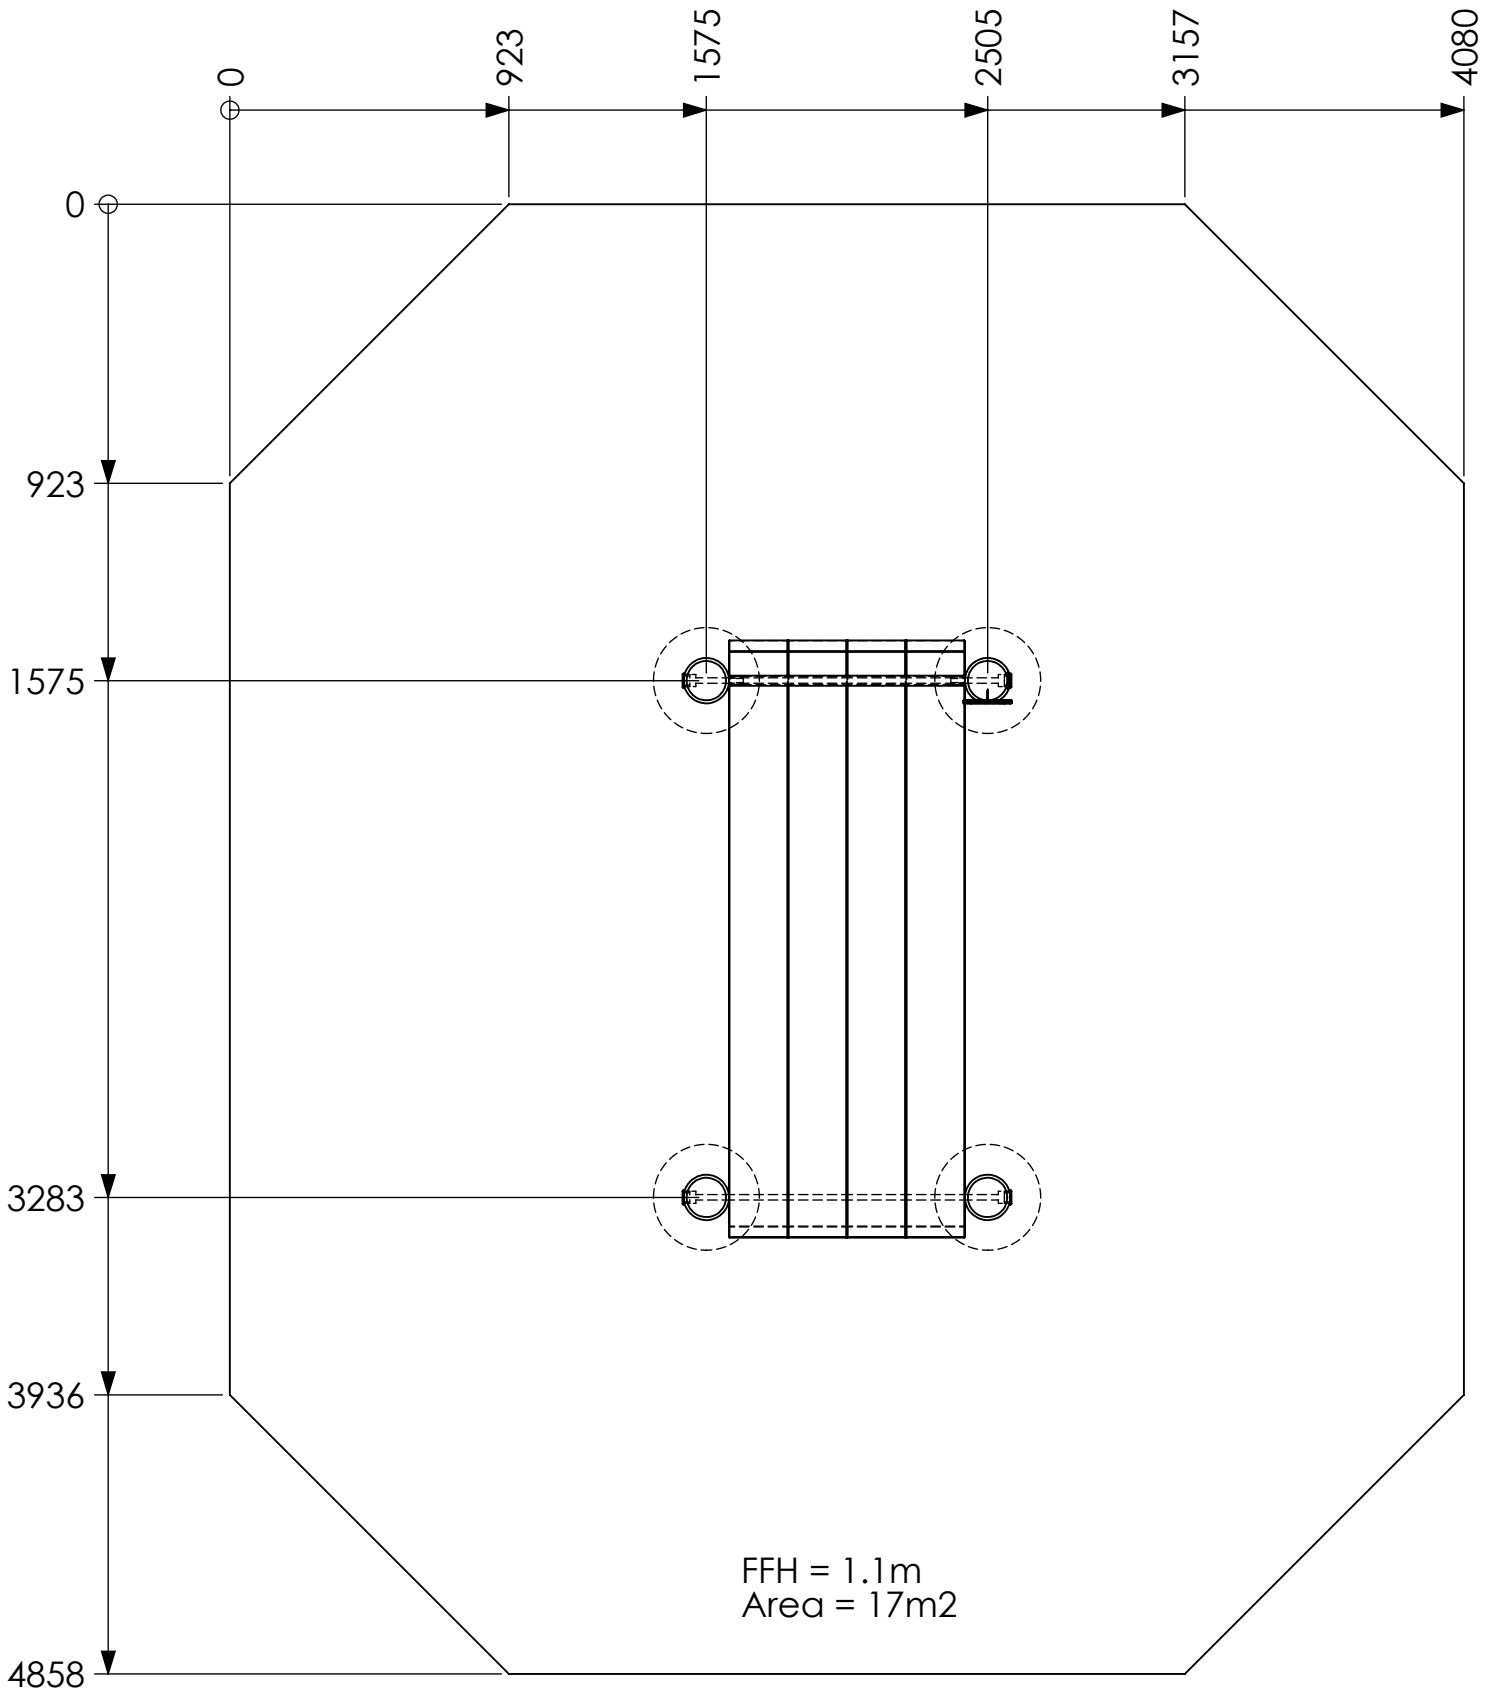

Incline Leg Raise

Surfacing Detail

This equipment for play areas is manufactured following the codes & practice outlined in the British and European standards and in so doing meets the requirements of BSEN 1176 (general safety and test methods).