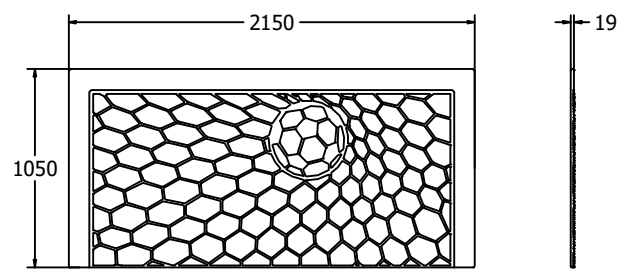

Product Information

Football Goal

FITPGOAL - Football Goal

Wall Mounted

FITPGOALWM
Football Goal Wall Mounted

Mesh Mounted

- Designed to British & European Standard BS EN 1176
- Available as a post and panel set or a single panel for wall mounting
- Adds play value to existing ball game areas
- Heavy duty and durable to survive the rigours of repeated ball rebounds

Minimum Inspection Schedule	
Inspection Type	Inspection Frequency
Visual	Every Month
Functionality	Every Month
Comprehensive	Every 6 Months

Panel is supplied un-drilled and without fixings

FITPGOALWM

Age Range: 2+ Years
Largest Part: Panel & crossbar assembly - 2150 x 1050 x 144mm
Heaviest Part: Panel & crossbar assembly - 64 Kg
Total Weight: 92 Kg
Surfacing : N/A

Age Range: 2+ Years
Largest Part: Panel - 2150 x 1050 x 19mm
Heaviest Part: Panel - 40 Kg
Total Weight: 40 Kg
Surfacing : N/A

Material: **Densetec XD** - High Density Polyethylene (HDPE) with recycled black core and an orange peel texture finish
Recycled Posts - Made from 100% recycled plastic with a heavy textured finish