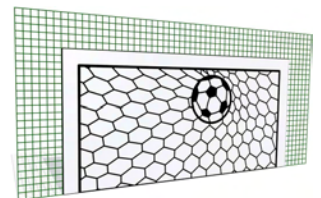

Product Information

Football Goal

FITPGOAL - Football Goal

Wall Mounted

FITPGOALWM
Football Goal Wall Mounted

Mesh Mounted

- Designed to British & European Standard BS EN 1176
- Available as a post and panel set or a single panel for wall mounting
- Adds play value to existing ball game areas
- Heavy duty and durable to survive the rigours of repeated ball rebounds

Minimum Inspection Schedule	
Inspection Type	Inspection Frequency
Visual	Every Month
Functionality	Every Month
Comprehensive	Every 6 Months

Panel is supplied un-drilled and without fixings

FITPGOALWM

Age Range: 2+ Years
Largest Part: Panel & crossbar assembly - 2150 x 1050 x 144mm
Heaviest Part: Panel & crossbar assembly - 64 Kg
Total Weight: 92 Kg
Surfacing : N/A

Age Range: 2+ Years
Largest Part: Panel - 2150 x 1050 x 19mm
Heaviest Part: Panel - 40 Kg
Total Weight: 40 Kg
Surfacing : N/A

Material: **Densetec XD** - High Density Polyethylene (HDPE) with recycled black core and an orange peel texture finish
Recycled Posts - Made from 100% recycled plastic with a heavy textured finish