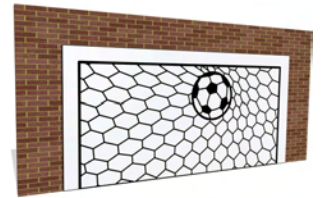

Product Information

Football Goal

FITPGOAL - Football Goal

Wall Mounted

FITPGOALWM
Football Goal Wall Mounted

Mesh Mounted

- Designed to British & European Standard BS EN 1176
- Available as a post and panel set or a single panel for wall mounting
- Adds play value to existing ball game areas
- Heavy duty and durable to survive the rigours of repeated ball rebounds

Minimum Inspection Schedule	
Inspection Type	Inspection Frequency
Visual	Every Month
Functionality	Every Month
Comprehensive	Every 6 Months

Panel is supplied un-drilled and without fixings

FITPGOALWM

Age Range: 2+ Years
Largest Part: Panel & crossbar assembly - 2150 x 1050 x 144mm
Heaviest Part: Panel & crossbar assembly - 64 Kg
Total Weight: 92 Kg
Surfacing : N/A

Age Range: 2+ Years
Largest Part: Panel - 2150 x 1050 x 19mm
Heaviest Part: Panel - 40 Kg
Total Weight: 40 Kg
Surfacing : N/A

Material: **Densetec XD** - High Density Polyethylene (HDPE) with recycled black core and an orange peel texture finish
Recycled Posts - Made from 100% recycled plastic with a heavy textured finish