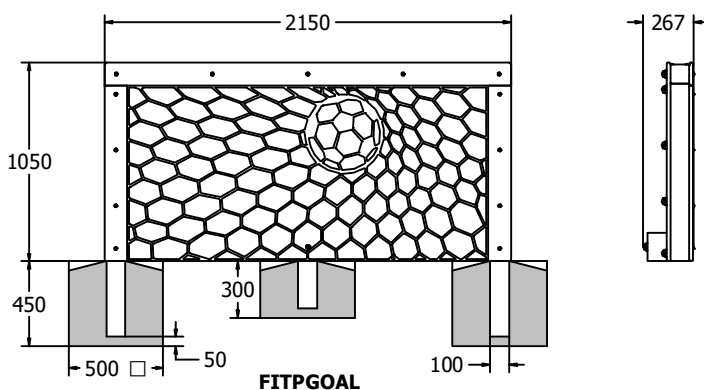

Product Information

Football Goal

FITPGOAL - Football Goal

Wall Mounted

FITPGOALWM
Football Goal Wall Mounted

Mesh Mounted

- Designed to British & European Standard BS EN 1176
- Available as a post and panel set or a single panel for wall mounting
- Adds play value to existing ball game areas
- Heavy duty and durable to survive the rigours of repeated ball rebounds

Minimum Inspection Schedule	
Inspection Type	Inspection Frequency
Visual	Every Month
Functionality	Every Month
Comprehensive	Every 6 Months

Panel is supplied un-drilled and without fixings

FITPGOALWM

Age Range: 2+ Years
Largest Part: Panel & crossbar assembly - 2150 x 1050 x 144mm
Heaviest Part: Panel & crossbar assembly - 64 Kg
Total Weight: 92 Kg
Surfacing : N/A

Age Range: 2+ Years
Largest Part: Panel - 2150 x 1050 x 19mm
Heaviest Part: Panel - 40 Kg
Total Weight: 40 Kg
Surfacing : N/A

Material: **Densetec XD** - High Density Polyethylene (HDPE) with recycled black core and an orange peel texture finish
Recycled Posts - Made from 100% recycled plastic with a heavy textured finish