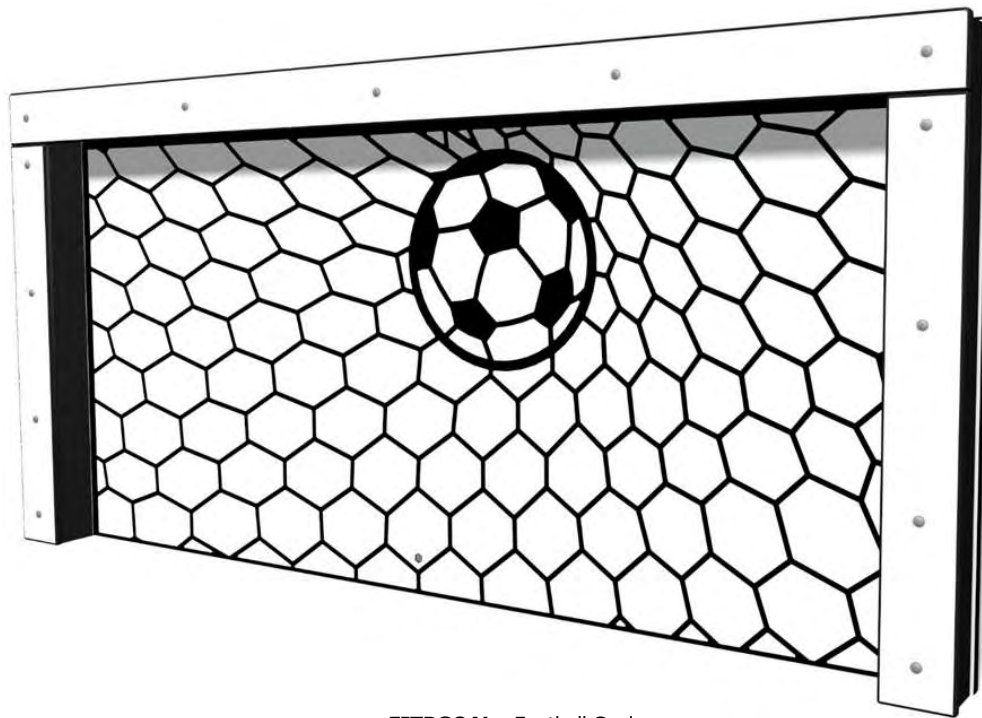

Product Information

Football Goal

FITPGOAL - Football Goal

Wall Mounted

FITPGOALWM
Football Goal Wall Mounted

Mesh Mounted

- Designed to British & European Standard BS EN 1176
- Available as a post and panel set or a single panel for wall mounting
- Adds play value to existing ball game areas
- Heavy duty and durable to survive the rigours of repeated ball rebounds

Minimum Inspection Schedule	
Inspection Type	Inspection Frequency
Visual	Every Month
Functionality	Every Month
Comprehensive	Every 6 Months

Panel is supplied un-drilled and without fixings

FITPGOALWM

Age Range: 2+ Years
Largest Part: Panel & crossbar assembly - 2150 x 1050 x 144mm
Heaviest Part: Panel & crossbar assembly - 64 Kg
Total Weight: 92 Kg
Surfacing : N/A

Age Range: 2+ Years
Largest Part: Panel - 2150 x 1050 x 19mm
Heaviest Part: Panel - 40 Kg
Total Weight: 40 Kg
Surfacing : N/A

Material: **Densetec XD** - High Density Polyethylene (HDPE) with recycled black core and an orange peel texture finish
Recycled Posts - Made from 100% recycled plastic with a heavy textured finish