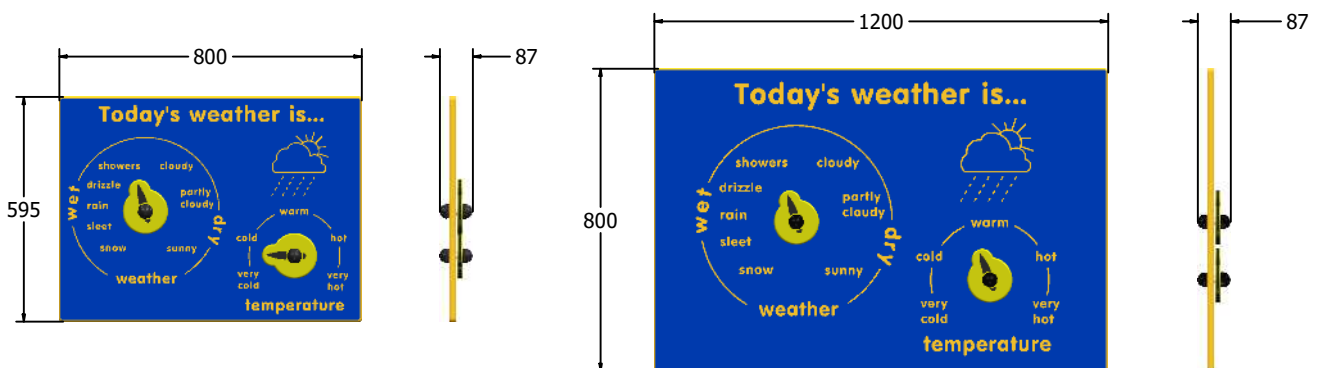

Product Specification

Todays Weather is... Play Panel

Details shown are for panel only.

To be fixed on to posts or wall mounted.

Contact AMV Playground Solutions for supply of suitable posts or wall fixings.

Designed to British & European Standard BS EN 1176

AMVFA-AP-FIWEATHER6-B

AMVFA-AP-FIWEATHER3-B

Age Range: 2+ Years
Largest Part: 800x595
Heaviest Part: 6Kg
Total Weight: 6Kg
Surfacing : N/A

Minimum Inspection Schedule	
Inspection Type	Inspection Frequency
Visual	Every Month
Functionality	Every Month
Comprehensive	Every 6 Months

Age Range: 2+ Years
Largest Part: 1200x800
Heaviest Part: 12Kg
Total Weight: 12Kg
Surfacing : N/A

Material: **Design Panel** - High Density Polyethylene (HDPE) with orange peel texture finish, available in 12, 15 & 19mm two colour HDPE