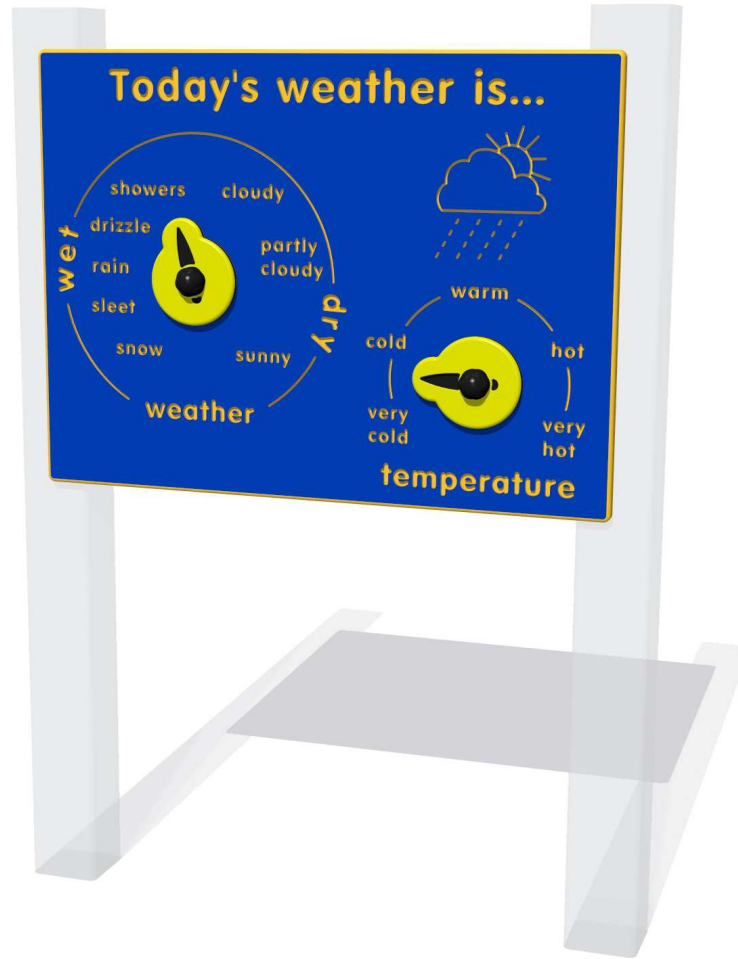

Product Specification

Todays Weather is... Play Panel

Details shown are for panel only.

To be fixed on to posts or wall mounted.

Contact AMV Playground Solutions for supply of suitable posts or wall fixings.

Designed to British & European Standard BS EN 1176

AMVFA-AP-FIWEATHER6-B

AMVFA-AP-FIWEATHER3-B

Age Range: 2+ Years
Largest Part: 800x595
Heaviest Part: 6Kg
Total Weight: 6Kg
Surfacing : N/A

Minimum Inspection Schedule	
Inspection Type	Inspection Frequency
Visual	Every Month
Functionality	Every Month
Comprehensive	Every 6 Months

Age Range: 2+ Years
Largest Part: 1200x800
Heaviest Part: 12Kg
Total Weight: 12Kg
Surfacing : N/A

Material: **Design Panel** - High Density Polyethylene (HDPE) with orange peel texture finish, available in 12, 15 & 19mm two colour HDPE

Colour Choices: **Design Panel** - Broad selection available, visit the website below for further details