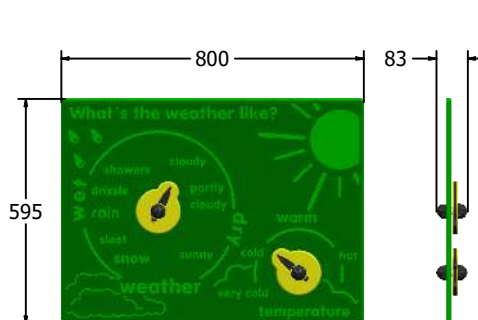

## What's the Weather Like? Play Panel

Details shown are for panel only.

To be fixed on to posts or wall mounted.

Contact AMV Playground Solutions for supply of suitable posts or wall fixings.

Designed to British & European Standard BS EN 1176

Age Range: 2+ Years  
Largest Part: 1200x800  
Heaviest Part: 12Kg  
Total Weight: 12Kg  
Surfacing : N/A

Material: **PCR Panel** - High Density Polyethylene (HDPE) with orange peel texture finish, available in 15mm two colour HDPE