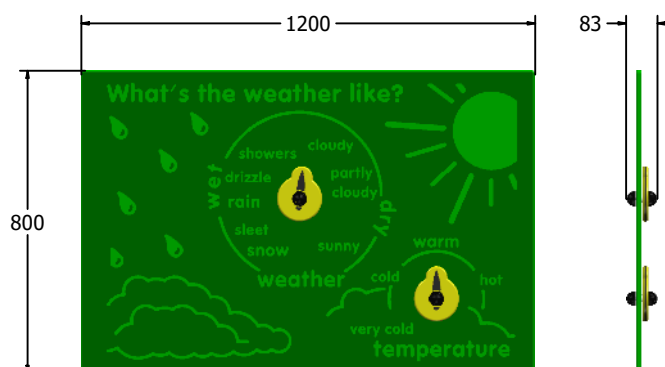

AMVFA-AP-FIWEATH3-B

Age Range: 2+ Years
Largest Part: 800x595
Heaviest Part: 6Kg
Total Weight: 6Kg
Surfacing : N/A

Minimum Inspection Schedule	
Inspection Type	Inspection Frequency
Visual	Every Month
Functionality	Every Month
Comprehensive	Every 6 Months

Age Range: 2+ Years
Largest Part: 1200x800
Heaviest Part: 12Kg
Total Weight: 12Kg
Surfacing : N/A

Material: **PCR Panel** - High Density Polyethylene (HDPE) with orange peel texture finish, available in 15mm two colour HDPE

Colour Choices: **PCR Panel** - Broad selection available, visit the website below for further details