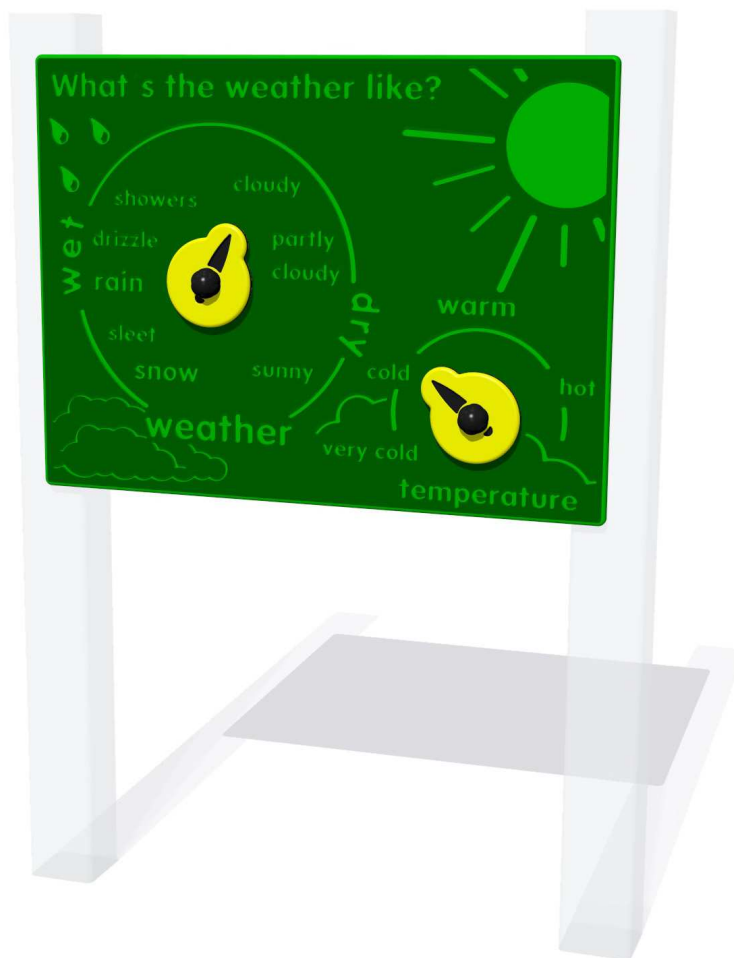

## What's the Weather Like? Play Panel

Details shown are for panel only.

To be fixed on to posts or wall mounted.

Contact AMV Playground Solutions for supply of suitable posts or wall fixings.

Designed to British & European Standard BS EN 1176

Age Range: 2+ Years  
Largest Part: 1200x800  
Heaviest Part: 12Kg  
Total Weight: 12Kg  
Surfacing : N/A

Material: **PCR Panel** - High Density Polyethylene (HDPE) with orange peel texture finish, available in 15mm two colour HDPE

Colour Choices: **PCR Panel** - Broad selection available, visit the website below for further details