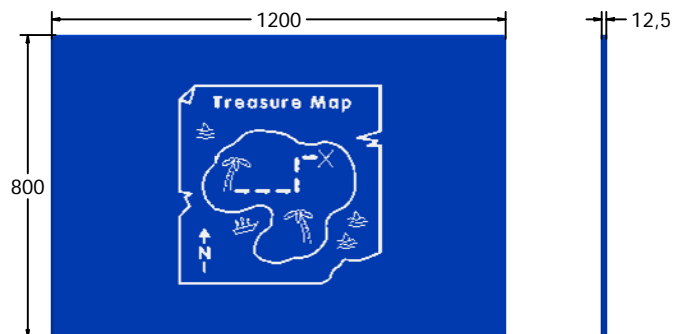

## Treasure Map Play Panel

Details shown are for panel only.

To be fixed on to posts or wall mounted.

Contact AMV Playground Solutions for supply of suitable posts or wall fixings.

Designed to British & European Standard BS EN 1176

AMVFA-AP-FITREASURE6

AMVFA-AP-FITREASURE3

	FITREASURE6	FITREASURE3
Age Range:	2+ Years	2+ Years
Largest Part:	800x595	1200x800
Total Weight:	6Kg	12Kg

Inspection Schedule	Inspection Frequency
Visual	Every Month
Functionality	Every Month
Comprehensive	Every 6 Months

Material: **Design Panel** - High Density Polyethylene (HDPE) with orange peel texture finish available in 12.5, 15 & 19mm

Colour Choices: **Design Panel** - Broad selection available, visit the website below for further details