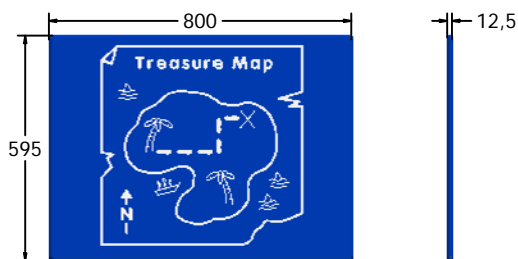

## Treasure Map Play Panel

Details shown are for panel only.

To be fixed on to posts or wall mounted.

Contact AMV Playground Solutions for supply of suitable posts or wall fixings.

Designed to British & European Standard BS EN 1176

Material: **Design Panel** - High Density Polyethylene (HDPE) with orange peel texture finish available in 12.5, 15 & 19mm

Colour Choices: **Design Panel** - Broad selection available, visit the website below for further details