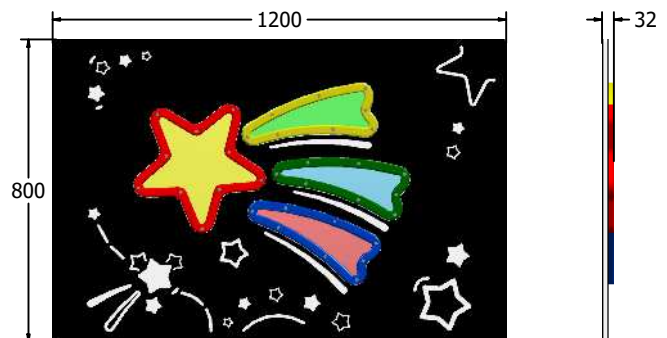

Product Specification

Starburst Play Panel

Details shown are for panel only.

To be fixed on to posts or wall mounted.

Contact AMV Playground Solutions for supply of suitable posts or wall fixings.

Designed to British & European Standard BS EN 1176

AMVFA-AP-FIPSTAR6

AMVFA-AP-FISTAR3

Age Range: 2+ Years
Largest Part: 800x595x32
Heaviest Part: 8.5Kg
Total Weight: 8.5Kg
Surfacing : N/A

Minimum Inspection Schedule	
Inspection Type	Inspection Frequency
Visual	Every Month
Functionality	Every Month
Comprehensive	Every 6 Months

Age Range: 2+ Years
Largest Part: 1200x800x32
Heaviest Part: 17Kg
Total Weight: 17Kg
Surfacing : N/A

Material: **Design Panel** - Two Colour High Density Polyethylene (HDPE) with orange peel texture finish