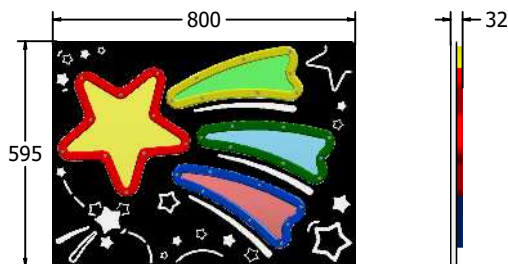

Product Specification

Starburst Play Panel

Details shown are for panel only.

To be fixed on to posts or wall mounted.

Contact AMV Playground Solutions for supply of suitable posts or wall fixings.

Designed to British & European Standard BS EN 1176

AMVFA-AP-FIPSTAR6

AMVFA-AP-FISTAR3

Age Range: 2+ Years
Largest Part: 800x595x32
Heaviest Part: 8.5Kg
Total Weight: 8.5Kg
Surfacing : N/A

Minimum Inspection Schedule	
Inspection Type	Inspection Frequency
Visual	Every Month
Functionality	Every Month
Comprehensive	Every 6 Months

Age Range: 2+ Years
Largest Part: 1200x800x32
Heaviest Part: 17Kg
Total Weight: 17Kg
Surfacing : N/A

Material: **Design Panel** - Two Colour High Density Polyethylene (HDPE) with orange peel texture finish